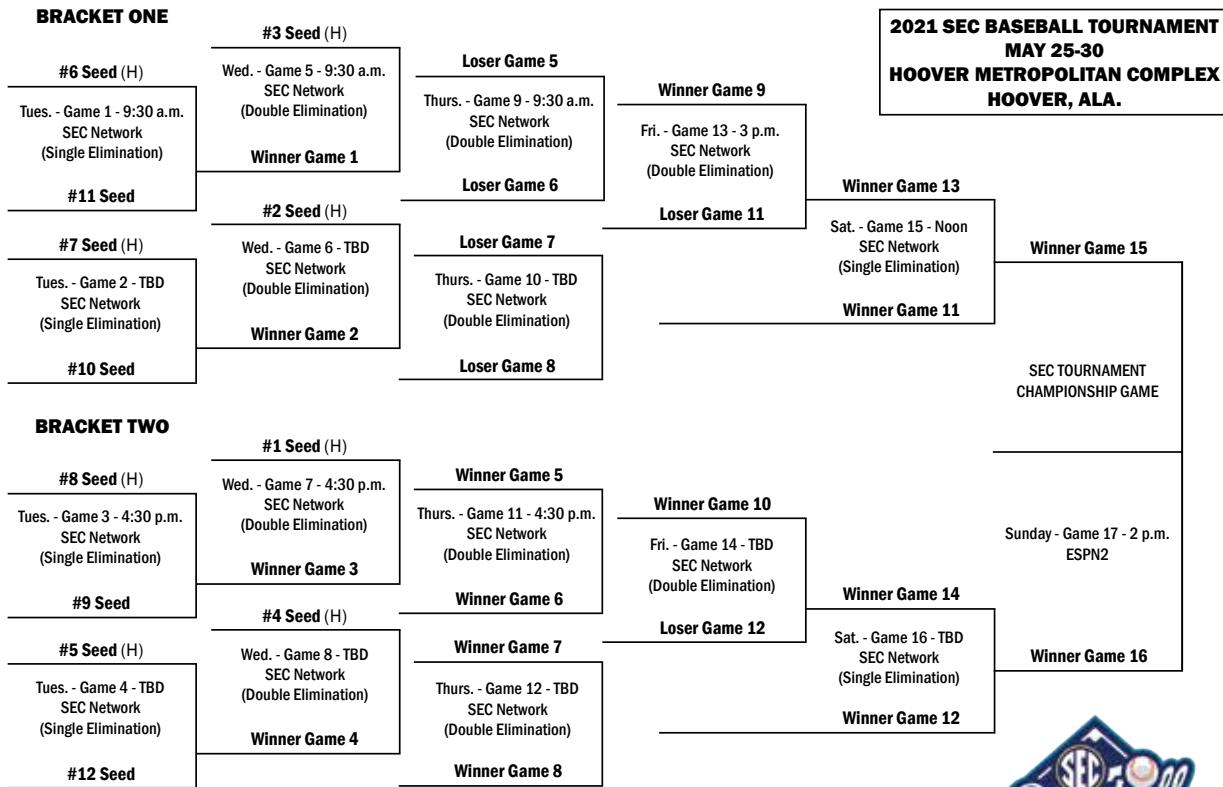

1. Two-Team Tie. The following procedure will be used in the following order until the tie is broken:
  - A. Won-lost results of head-to-head competition between the two tied teams.
  - B. If two-teams are divisional opponents:
    - (1) Won-lost percentage within their division (over the 18-game SEC division schedule).
    - (2) Won-lost percentage of the two teams versus the No. 1 team in their division (and proceeding through the No. 7 team, if necessary).
  - C. If two teams are not divisional opponents:
    - (1) Won-lost record of the two teams versus the No. 1 seed using common opponents only (and proceeding through the No. 12 seed, if necessary).
    - (2) Coin flip by the Commissioner
2. Three-Team Tie (or more). The following procedure will be used in the following order until the tie is broken: (Note: If the three tied teams have three different records against each other, they shall be seeded in best-percentage order.) Otherwise, once the tie has been reduced to two teams, the two-team tiebreaker procedure will be used.
  - A. If all three teams are common opponents: Total won-lost percentage of games played among the tied teams.
  - B. Won-lost percentage of the tied teams versus the No. 1 seed and proceeding through the No. 12 seed, if necessary, using common opponents only.
  - C. If three or more teams still are tied, the Commissioner will conduct a draw.

All times Central
The second game of each session will begin approximately 30 minutes after the conclusion of the first game.
TV Network designations subject to change.
(H) indicates home team