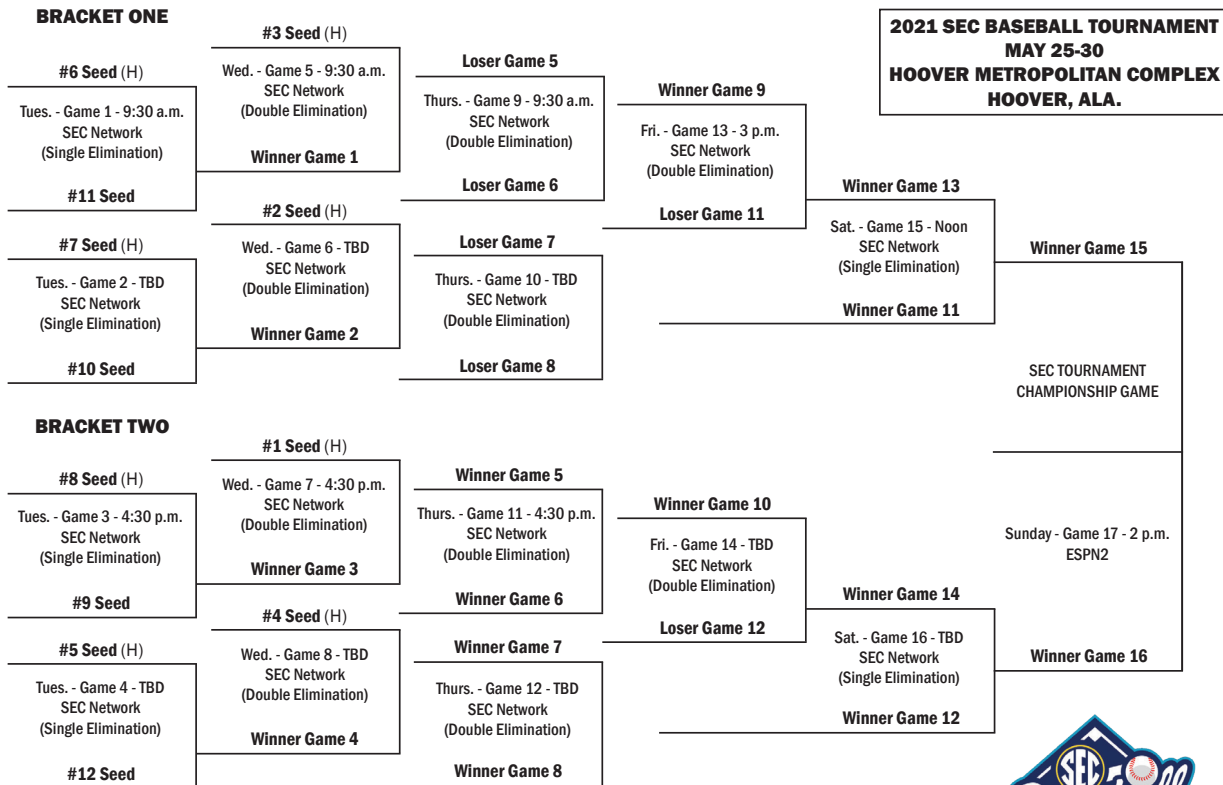

1. Two-Team Tie. The following procedure will be used in the following order until the tie is broken:
  - A. Won-lost results of head-to-head competition between the two tied teams.
  - B. If two-teams are divisional opponents:
    - (1) Won-lost percentage within their division (over the 18-game SEC division schedule).
    - (2) Won-lost percentage of the two teams versus the No. 1 team in their division (and proceeding through the No. 7 team, if necessary).
  - C. If two teams are not divisional opponents:
    - (1) Won-lost record of the two teams versus the No. 1 seed using common opponents only (and proceeding through the No. 12 seed, if necessary).
    - (2) Coin flip by the Commissioner

2. Three-Team Tie (or more). The following procedure will be used in the following order until the tie is broken: (Note: If the three tied teams have three different records against each other, they shall be seeded in best-percentage order.) Otherwise, once the tie has been reduced to two teams, the two-team tiebreaker procedure will be used.
  - A. If all three teams are common opponents: Total won-lost percentage of games played among the tied teams.
  - B. Won-lost percentage of the tied teams versus the No. 1 seed and proceeding through the No. 12 seed, if necessary, using common opponents only.
  - C. If three or more teams still are tied, the Commissioner will conduct a draw.

All times Central
The second game of each session will begin approximately 30 minutes after the conclusion of the first game.
TV Network designations subject to change.
(H) indicates home team