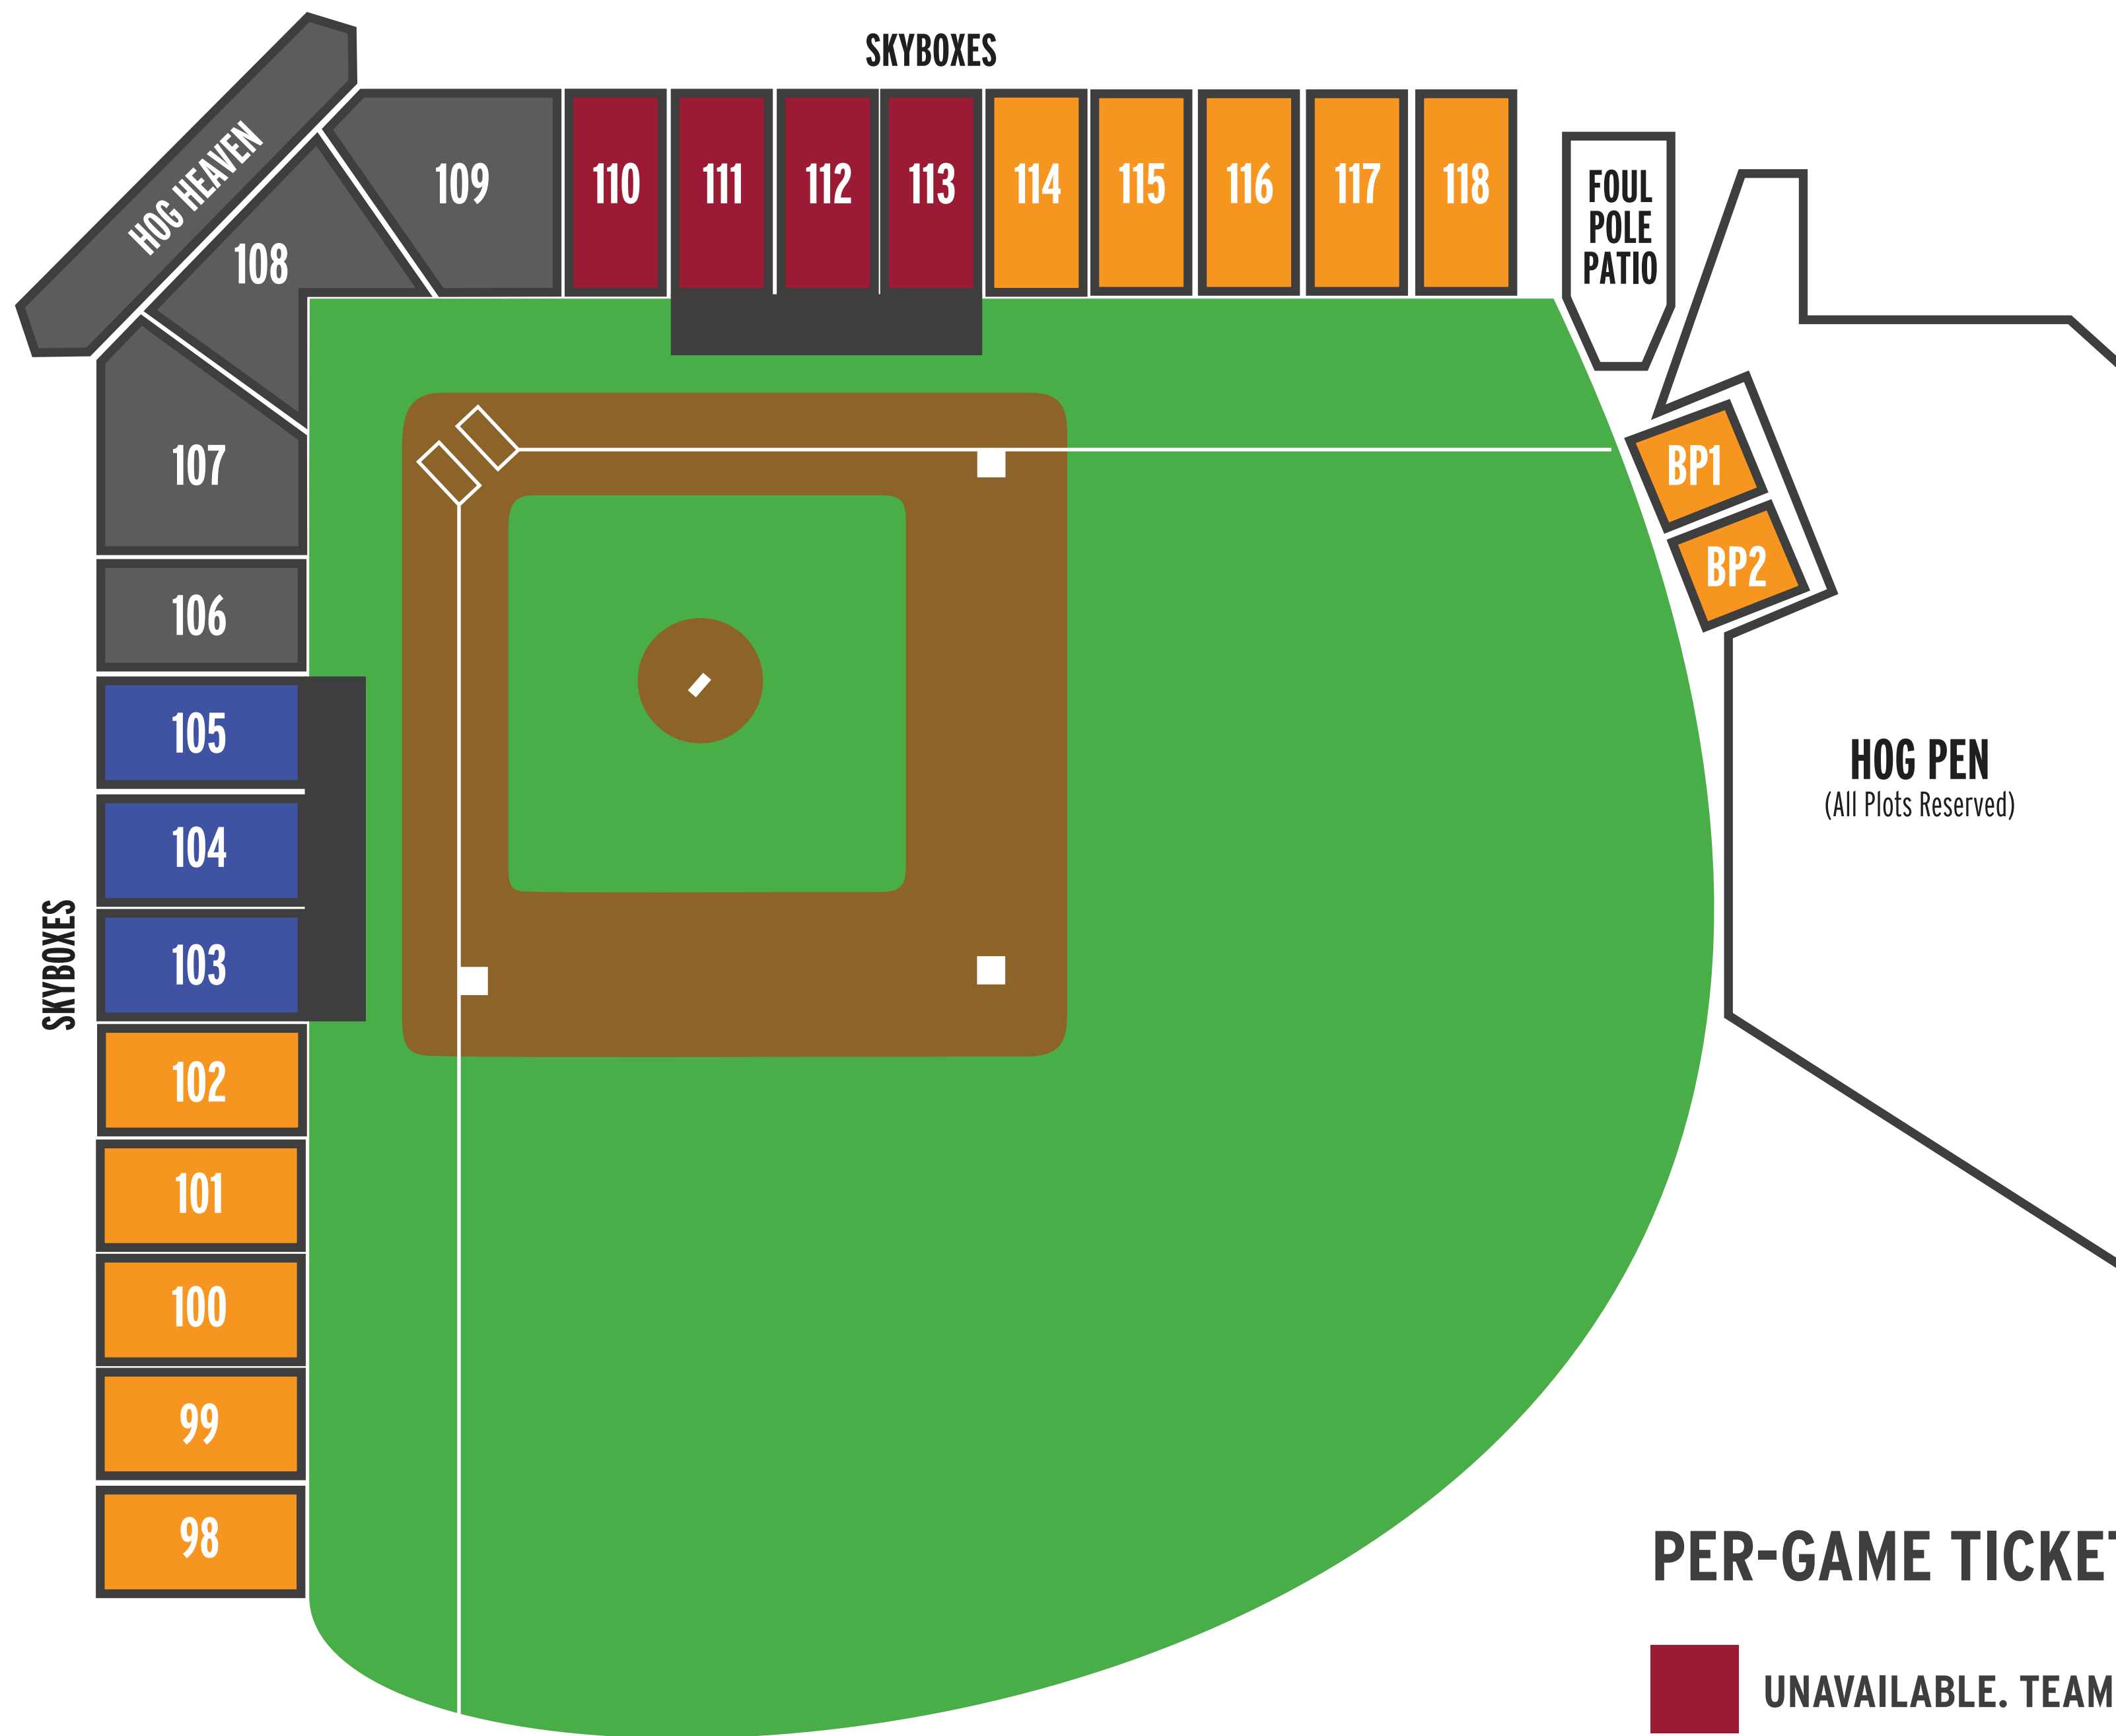

BAUM-WALKER STADIUM

SEATING MAP

PER-GAME TICKET PRICE

-  UNAVAILABLE. TEAM USE ONLY
-  \$45 PER-SEAT, PER-GAME
-  \$20-30 PER-SEAT, PER-GAME
-  \$15 PER-SEAT, PER-GAME