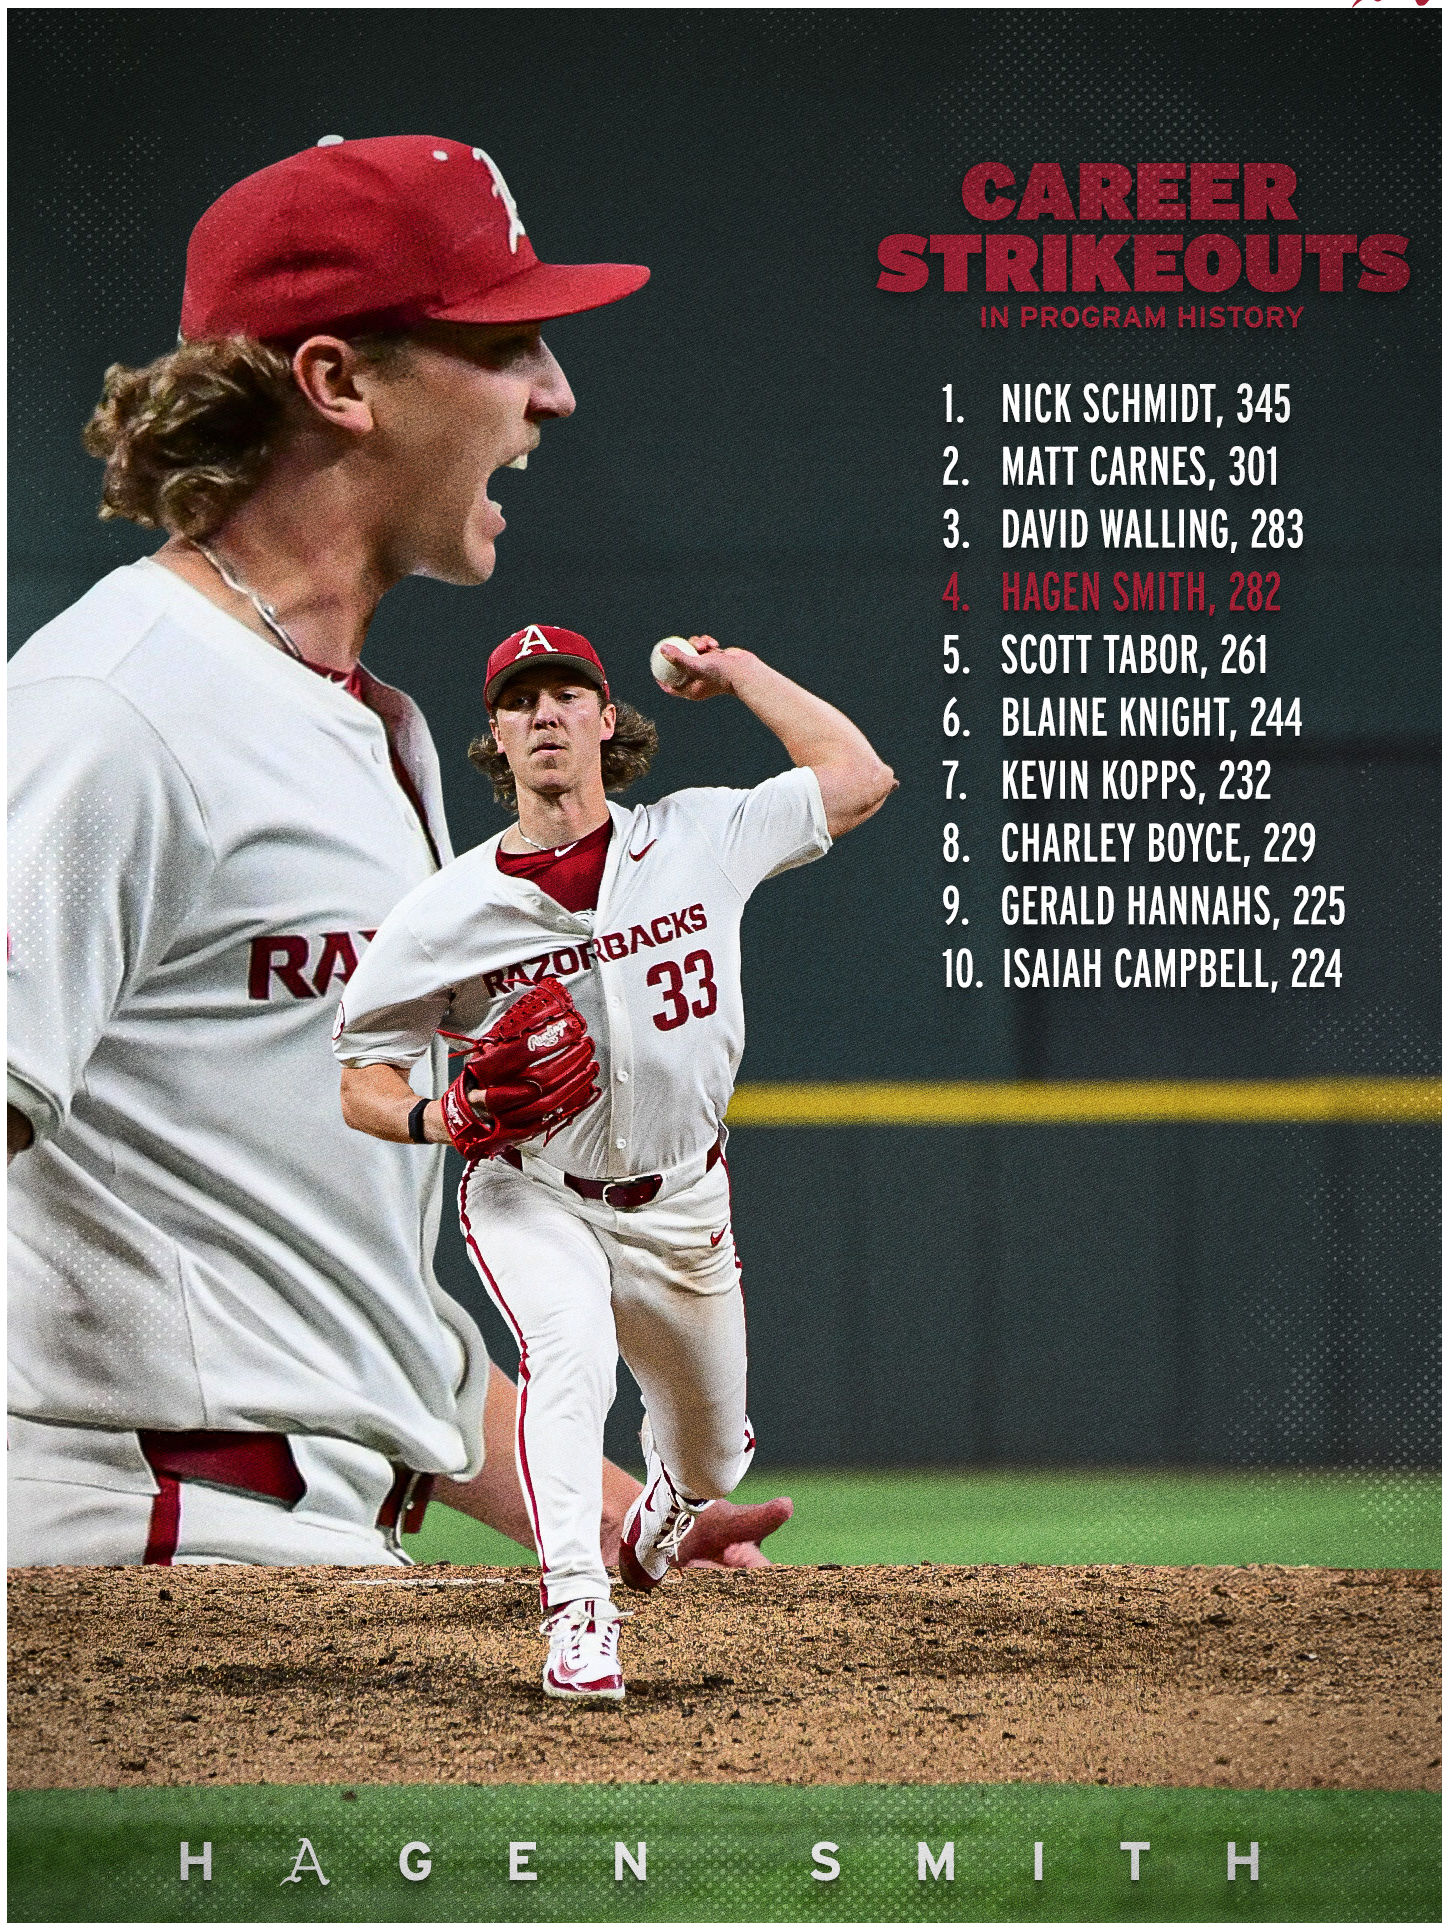

CAREER STRIKEOUTS

IN PROGRAM HISTORY

1. NICK SCHMIDT, 345
2. MATT CARNES, 301
3. DAVID WALLING, 283
4. HAGEN SMITH, 282
5. SCOTT TABOR, 261
6. BLAINE KNIGHT, 244
7. KEVIN KOPPS, 232
8. CHARLEY BOYCE, 229
9. GERALD HANNAHS, 225
10. ISAIAH CAMPBELL, 224

H A G E N S M I T H