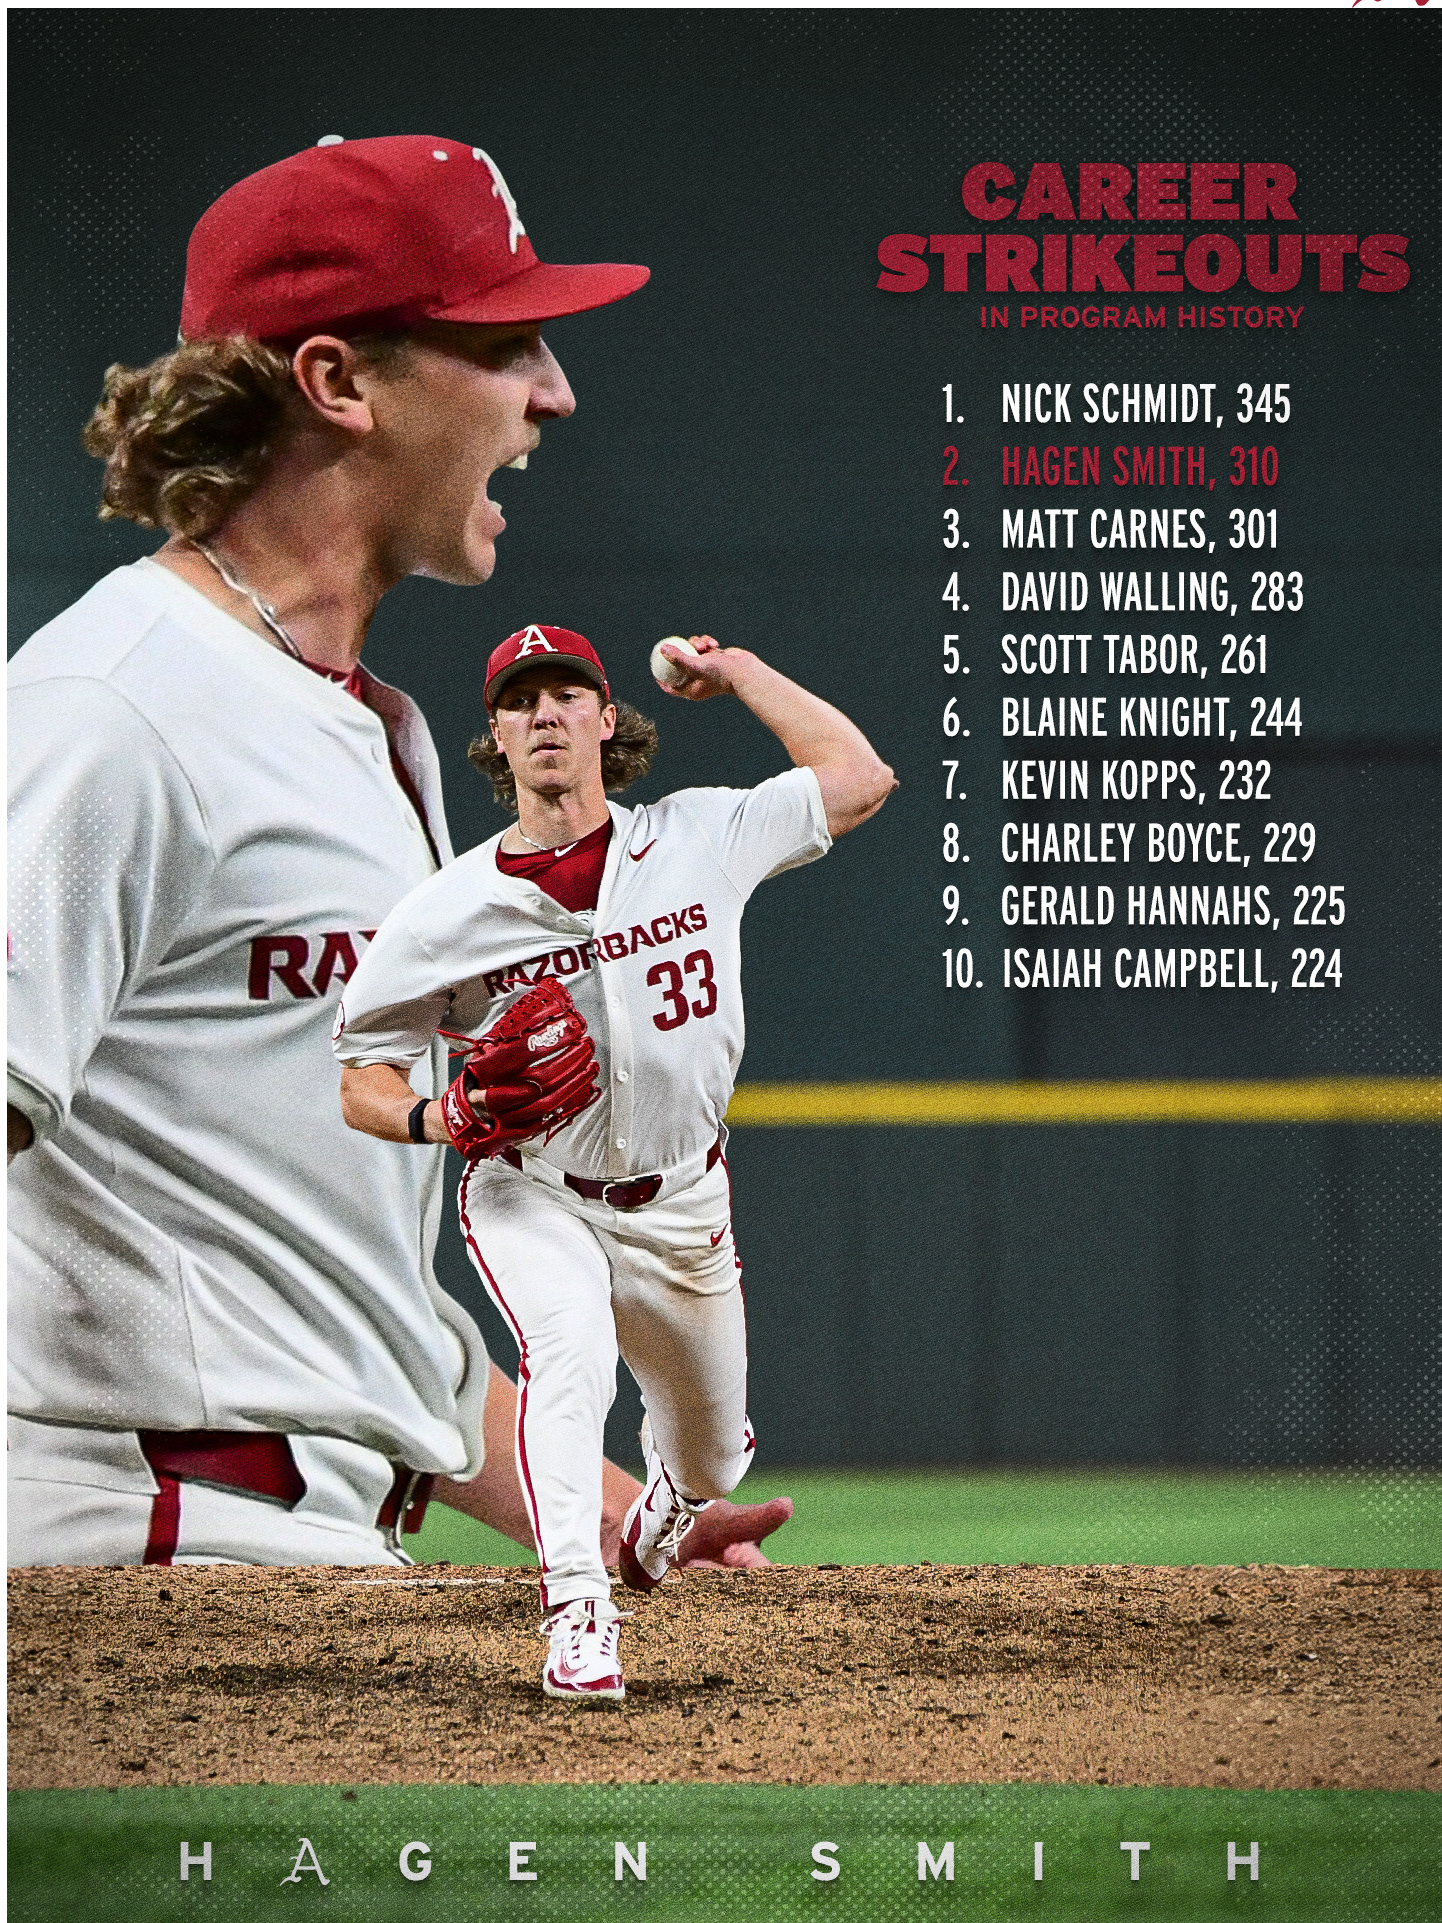

CAREER STRIKEOUTS

IN PROGRAM HISTORY

1. NICK SCHMIDT, 345
2. HAGEN SMITH, 310
3. MATT CARNES, 301
4. DAVID WALLING, 283
5. SCOTT TABOR, 261
6. BLAINE KNIGHT, 244
7. KEVIN KOPPS, 232
8. CHARLEY BOYCE, 229
9. GERALD HANNAHS, 225
10. ISAIAH CAMPBELL, 224

H A G E N S M I T H