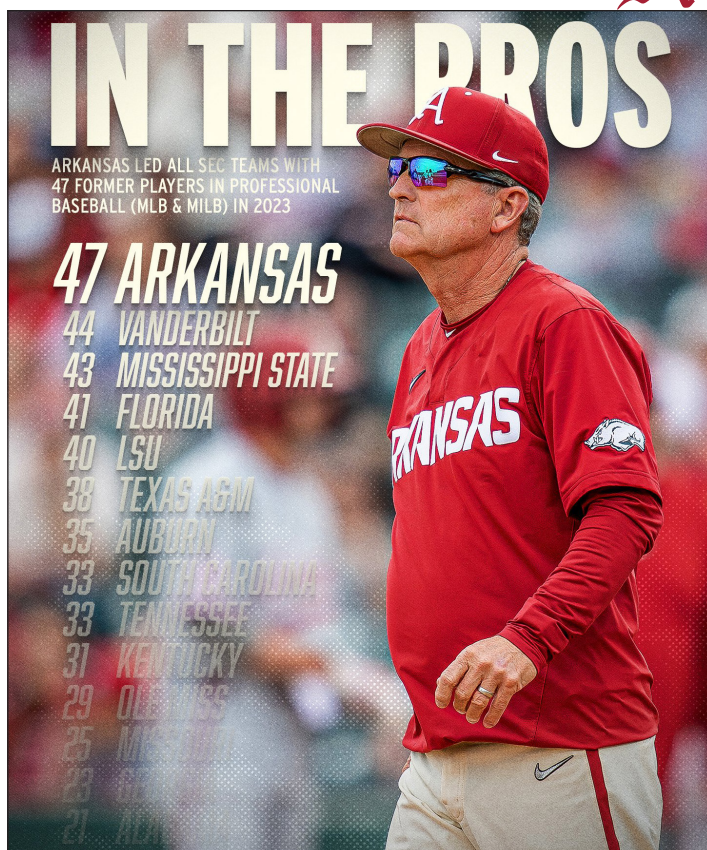

Arkansas led all SEC teams with **47 former players** competing in professional baseball (MLB & MiLB) during the 2023 season.

PROHOGS

- Eight Hogs are on an MLB roster to begin the 2024 season.

Player	Team	Draft Year
Jalen Beeks	Colorado Rockies	2014
Andrew Benintendi	Chicago White Sox	2015
Isaiah Campbell	Boston Red Sox	2019
Dominic Fletcher	Chicago White Sox	2019
James McCann	Baltimore Orioles	2011
Drew Smyly	Chicago Cubs	2010
Ryne Stanek	Seattle Mariners	2013
Trevor Stephan	Cleveland Guardians (IL)	2017

- Six (6) former Razorbacks have won a World Series championship.

Player	Team	Year
Dick Hughes	St. Louis Cardinals	1967
Eric Hinske	Boston Red Sox	2007
	New York Yankees	2009
Dallas Keuchel	Houston Astros	2017
Andrew Benintendi	Boston Red Sox	2018
Drew Smyly	Atlanta Braves	2021
Ryne Stanek	Houston Astros	2022

J.B. & JOHNELLE HUNT FAMILY BASEBALL DEVELOPMENT CENTER

- The J.B. & Johnelle Hunt Family Baseball Development Center is a 49,000-square foot baseball performance facility, providing student-athletes with an expanded locker room, team meeting room, strength & conditioning center, training room, nutrition center, pitching development center and an in-venue batting tunnel.
- The one-of-a-kind facility, which opened ahead of the 2022 campaign, sits in the right-field corner of Baum-Walker Stadium.
- It also includes a tunnel to connect the facility to the first-base dugout and postgame press conference room.