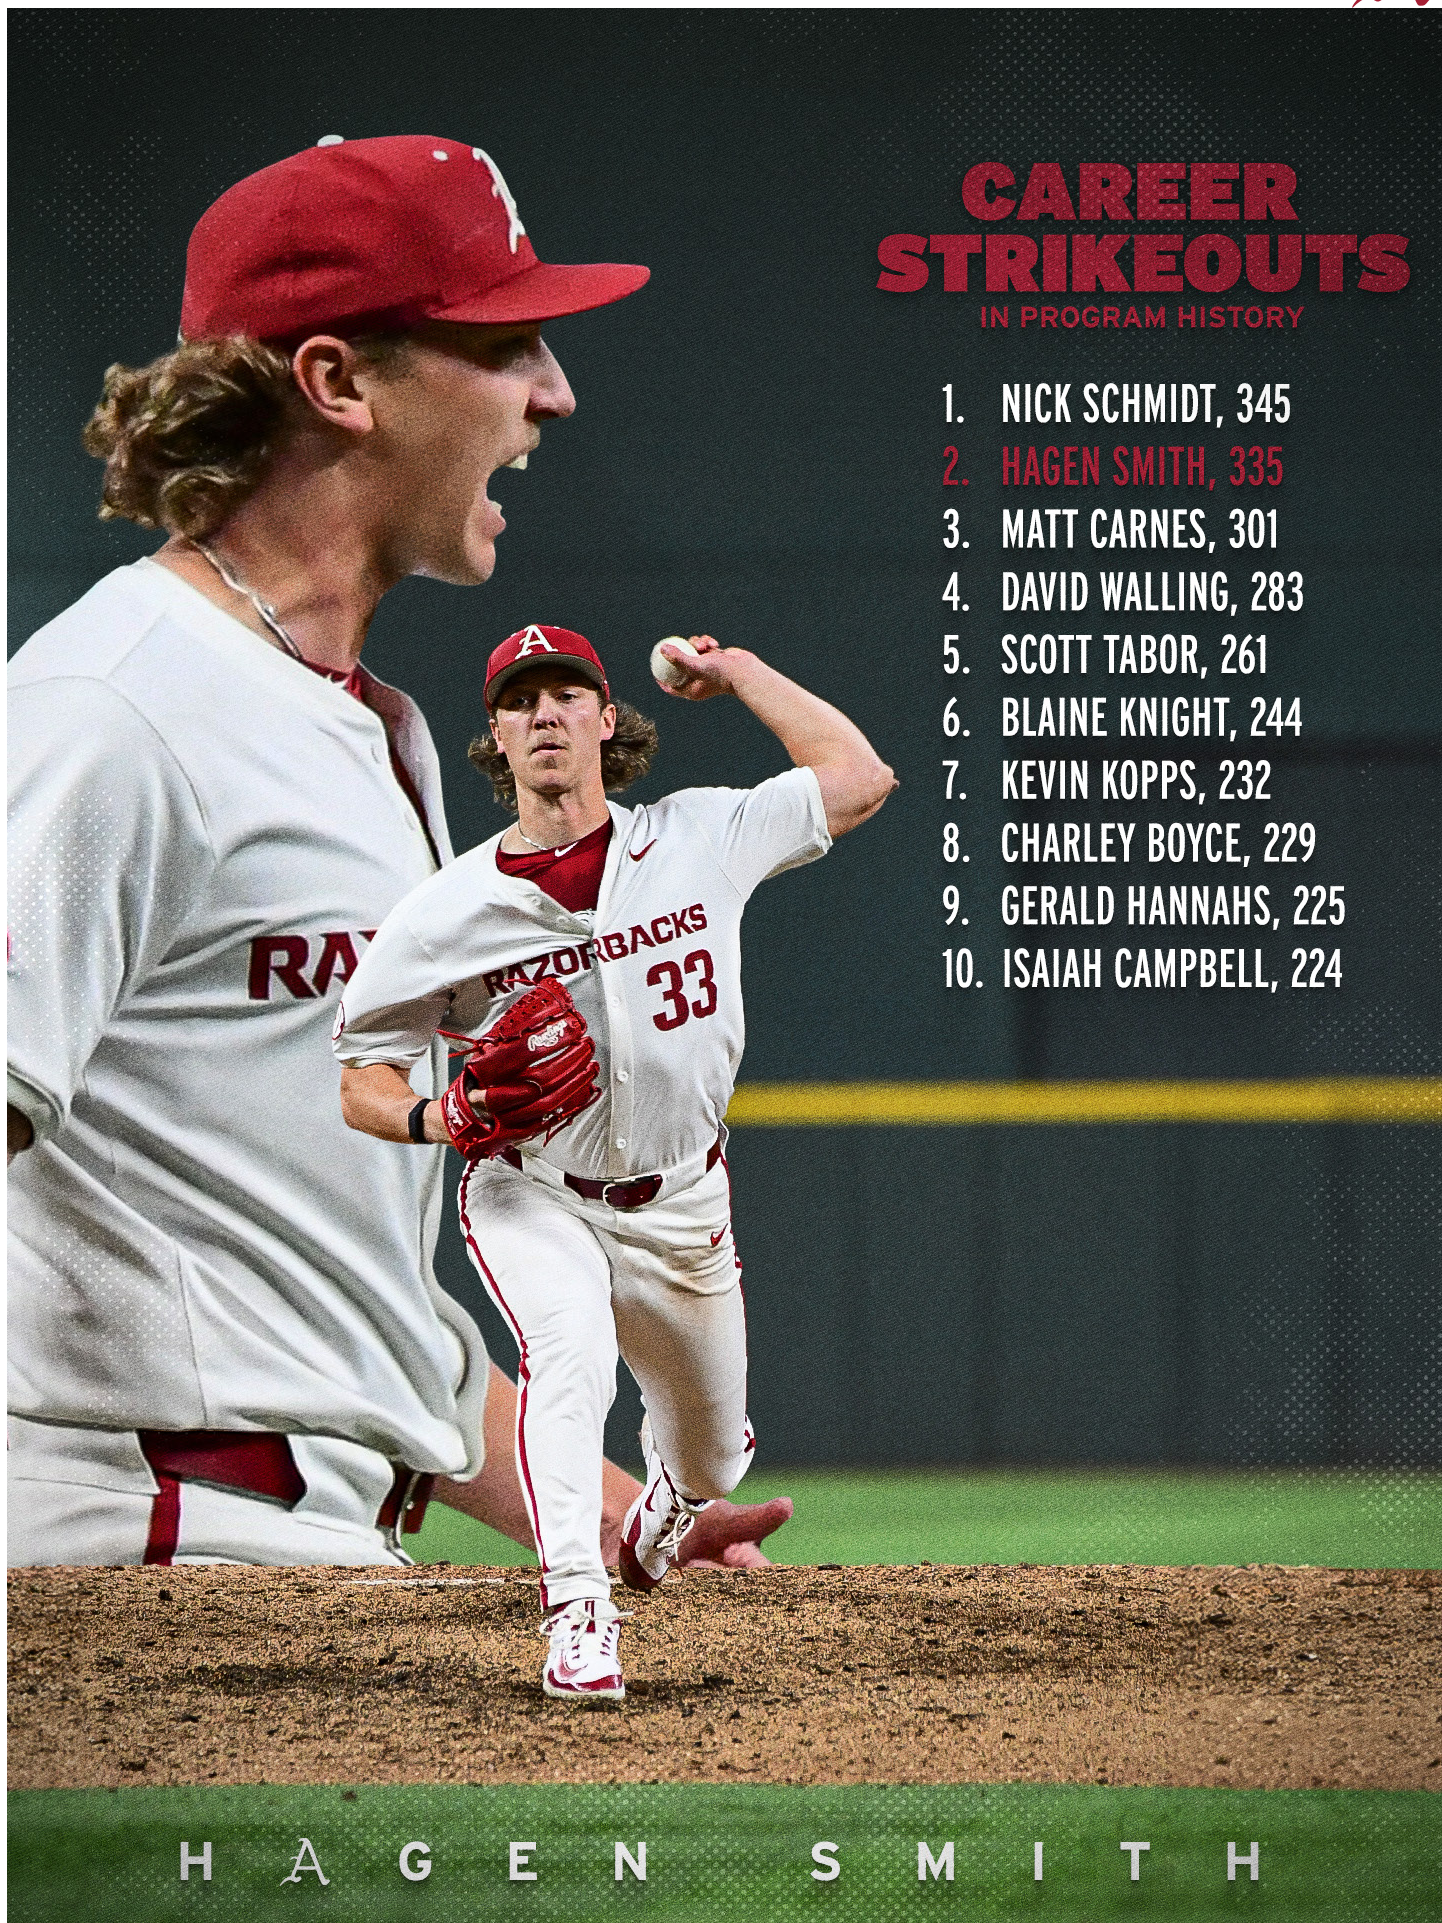

* Indicates start

CAREER STRIKEOUTS

IN PROGRAM HISTORY

1. NICK SCHMIDT, 345
2. HAGEN SMITH, 335
3. MATT CARNES, 301
4. DAVID WALLING, 283
5. SCOTT TABOR, 261
6. BLAINE KNIGHT, 244
7. KEVIN KOPPS, 232
8. CHARLEY BOYCE, 229
9. GERALD HANNAHS, 225
10. ISAIAH CAMPBELL, 224