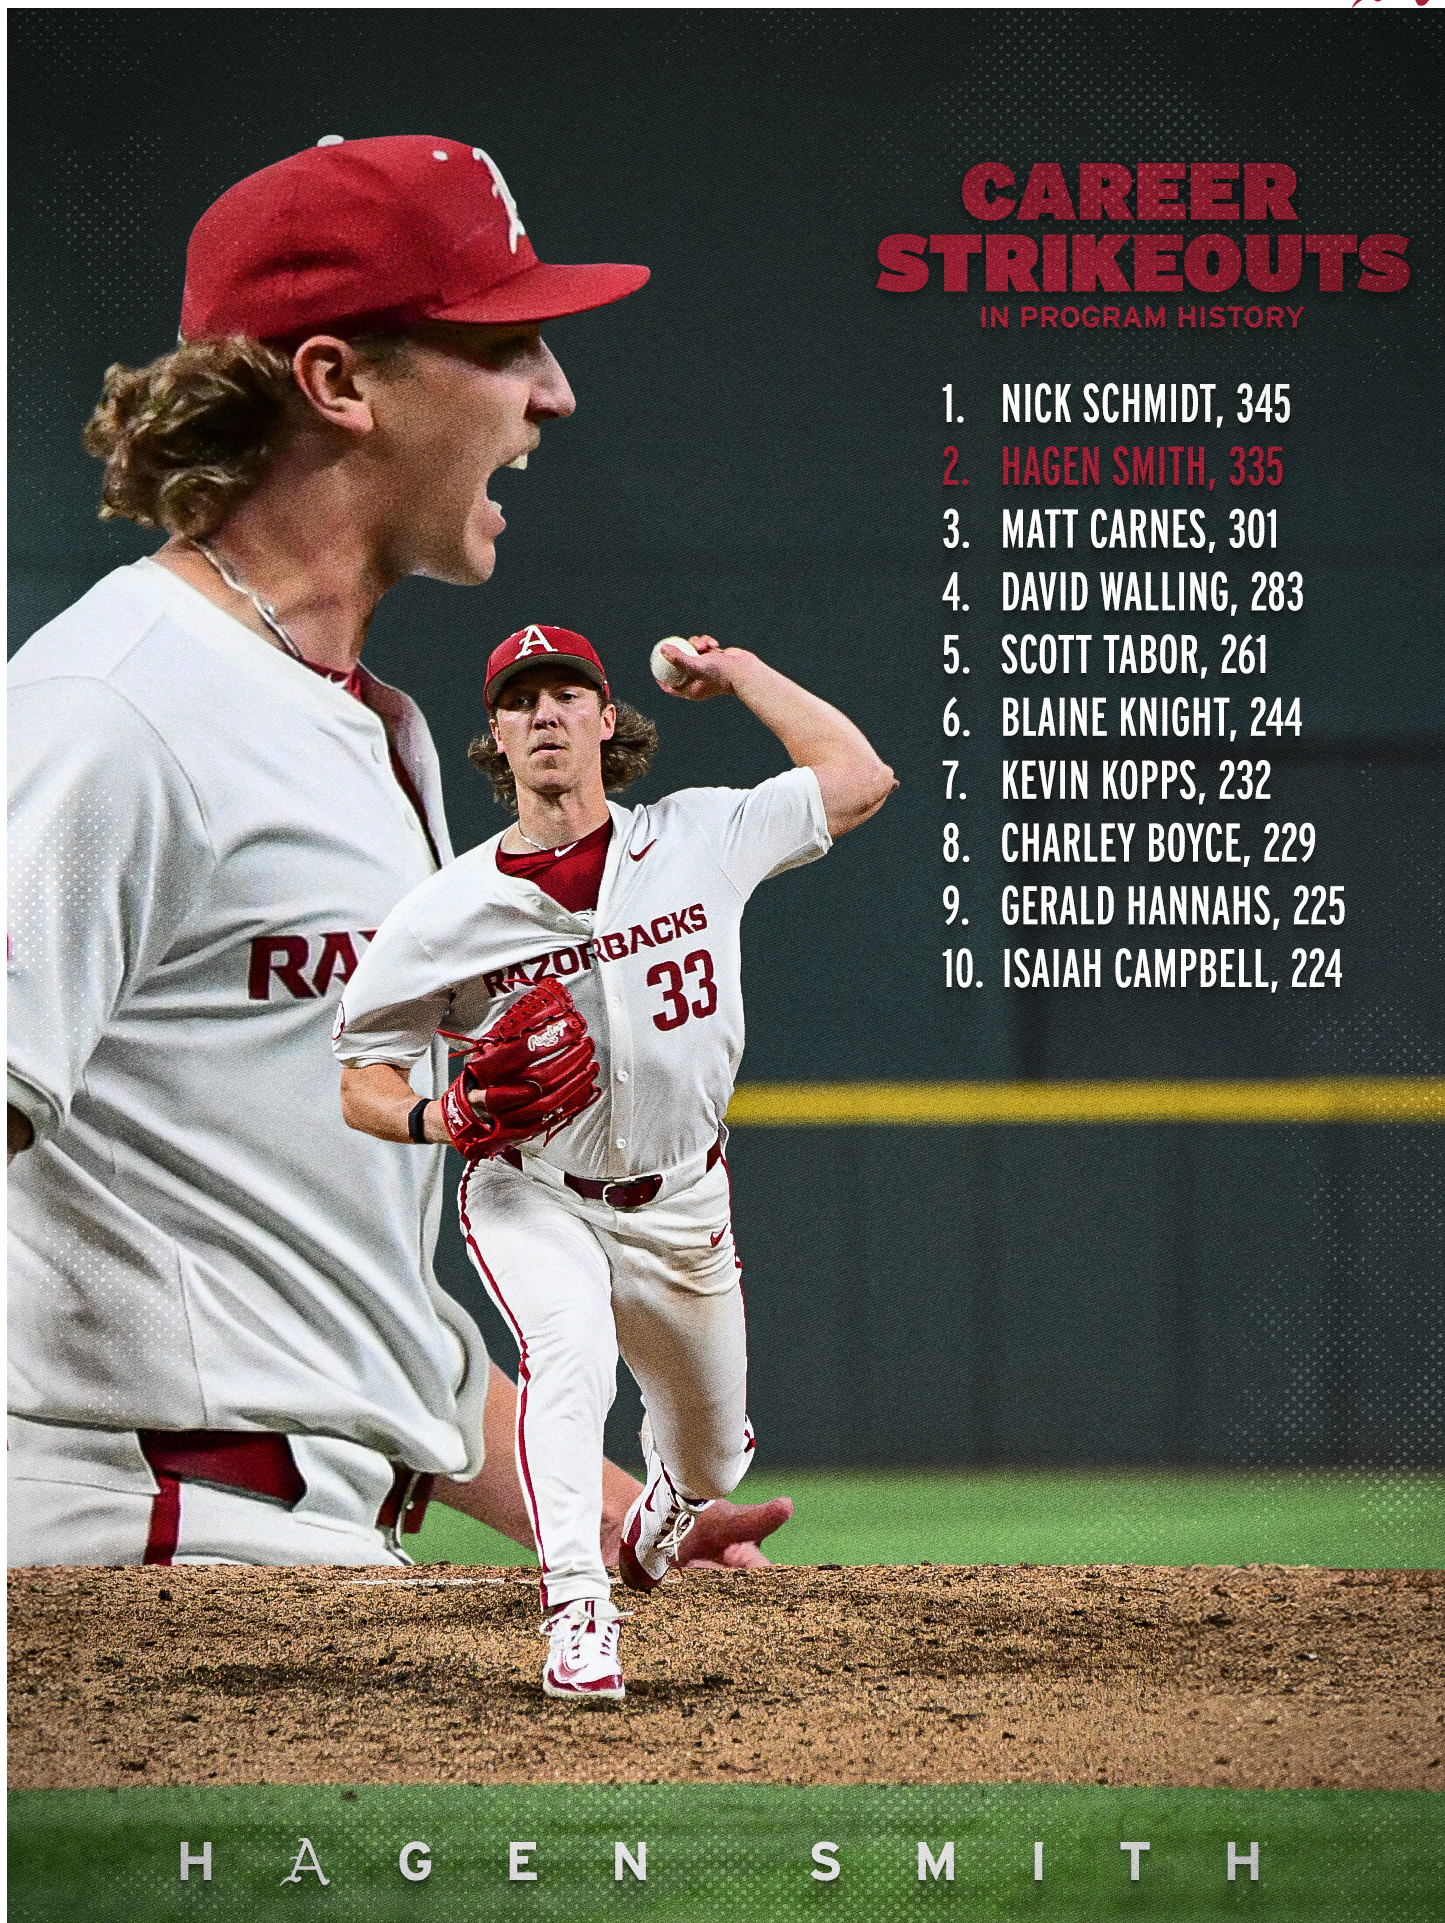

# CAREER STRIKEOUTS

IN PROGRAM HISTORY

1. NICK SCHMIDT, 345
2. HAGEN SMITH, 335
3. MATT CARNES, 301
4. DAVID WALLING, 283
5. SCOTT TABOR, 261
6. BLAINE KNIGHT, 244
7. KEVIN KOPPS, 232
8. CHARLEY BOYCE, 229
9. GERALD HANNAHS, 225
10. ISAIAH CAMPBELL, 224