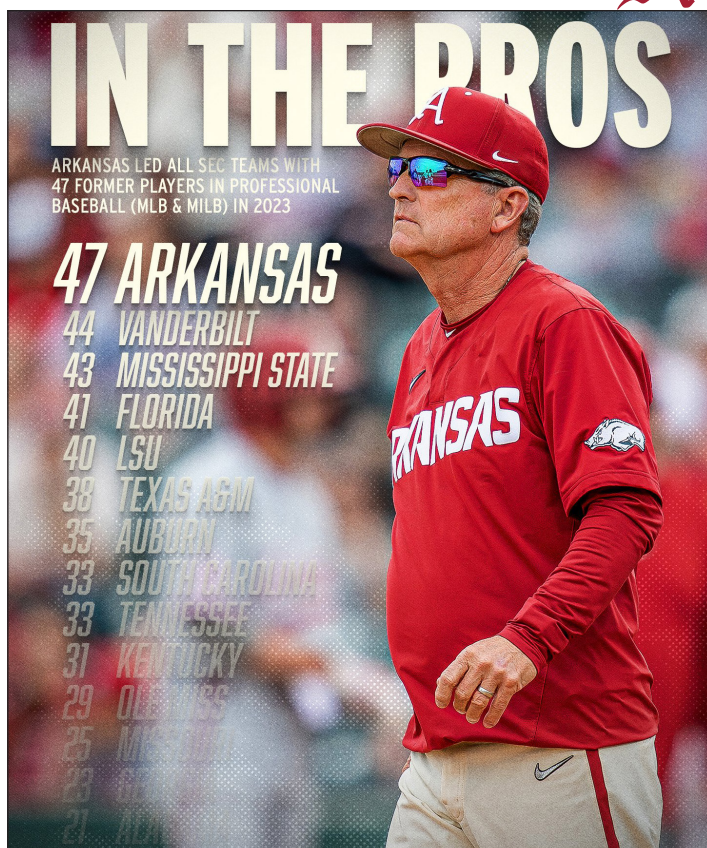

Arkansas led all SEC teams with **47 former players** competing in professional baseball (MLB & MiLB) during the 2023 season.

PROHOGS

- Eight Hogs are on an MLB roster to begin the 2024 season.

Player	Team	Draft Year
Jalen Beeks	Colorado Rockies	2014
Andrew Benintendi	Chicago White Sox	2015
Isaiah Campbell	Boston Red Sox	2019
Dominic Fletcher	Chicago White Sox	2019
James McCann	Baltimore Orioles	2011
Drew Smyly	Chicago Cubs	2010
Ryne Stanek	Seattle Mariners	2013
Trevor Stephan	Cleveland Guardians (IL)	2017

- Six (6) former Razorbacks have won a World Series championship.

Player	Team	Year
Dick Hughes	St. Louis Cardinals	1967
Eric Hinske	Boston Red Sox	2007
	New York Yankees	2009
Dallas Keuchel	Houston Astros	2017
Andrew Benintendi	Boston Red Sox	2018
Drew Smyly	Atlanta Braves	2021
Ryne Stanek	Houston Astros	2022

J.B. & JOHNELLE HUNT FAMILY BASEBALL DEVELOPMENT CENTER

- The J.B. & Johnelle Hunt Family Baseball Development Center is a 49,000-square foot baseball performance facility, providing student-athletes with an expanded locker room, team meeting room, strength & conditioning center, training room, nutrition center, pitching development center and an in-venue batting tunnel.
- The one-of-a-kind facility, which opened ahead of the 2022 campaign, sits in the right-field corner of Baum-Walker Stadium.
- It also includes a tunnel to connect the facility to the first-base dugout and postgame press conference room.