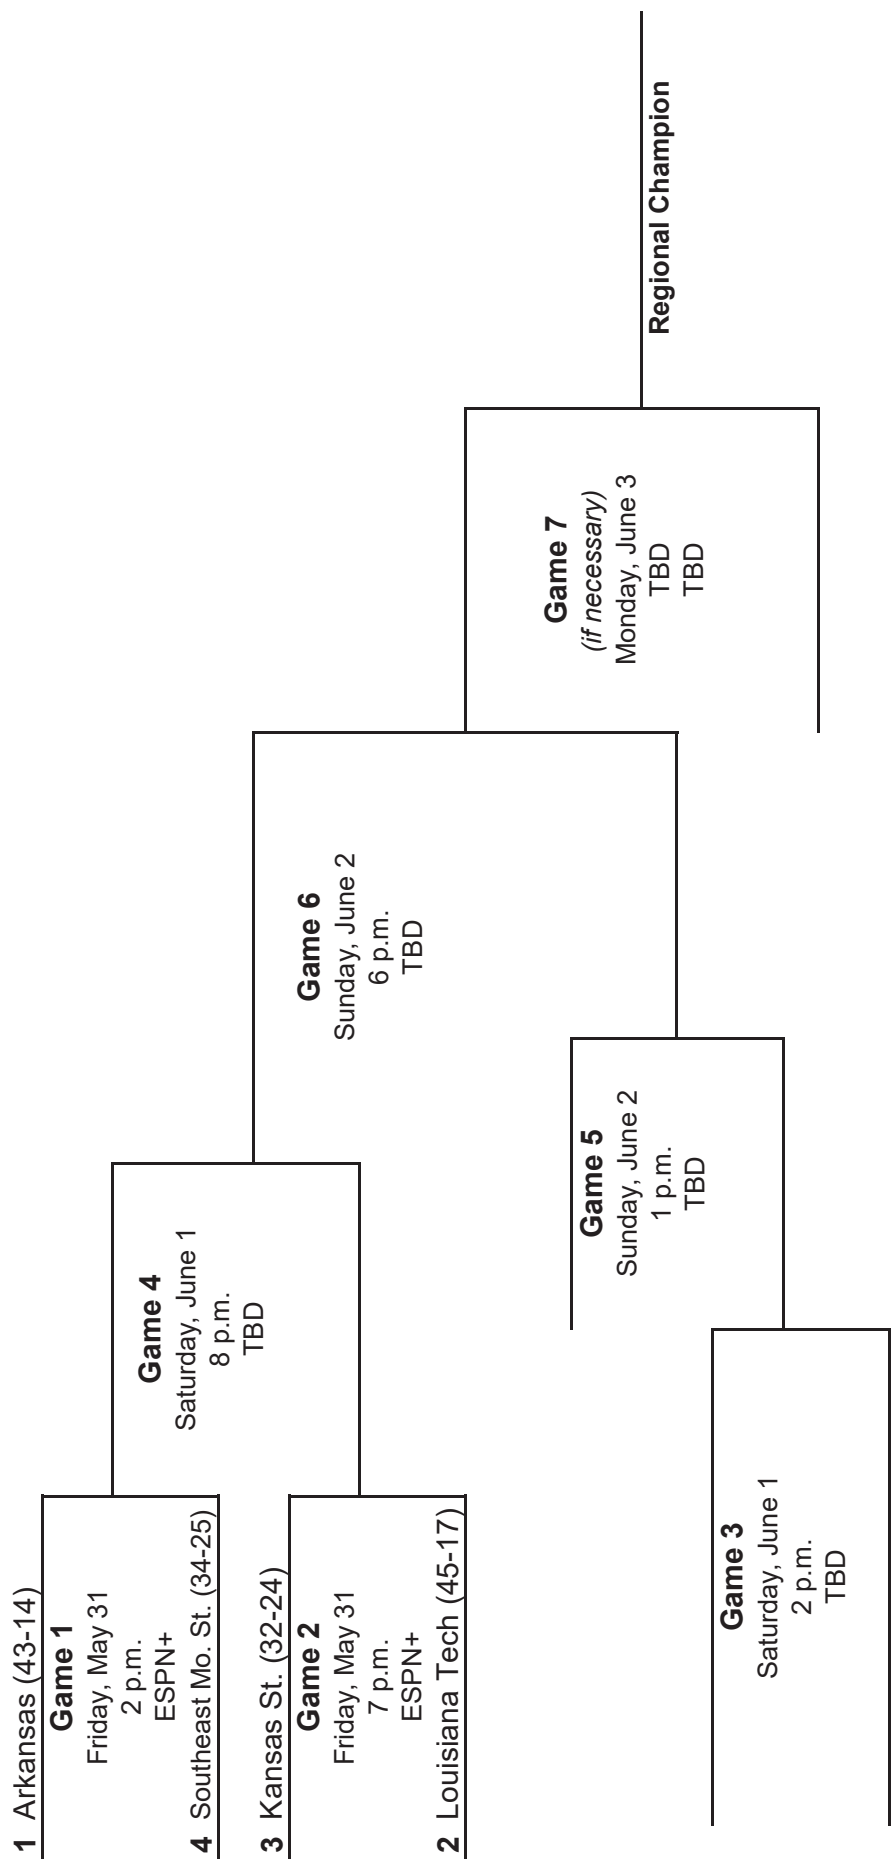

NCAA FAYETTEVILLE REGIONAL BRACKET

2024 NCAA Division I Baseball Championship
Fayetteville Regional
May 31 - June 3, 2024

*Home team
All times are local and subject to change.

© 2024 National Collegiate Athletic Association. No commercial use without the NCAA's written permission.