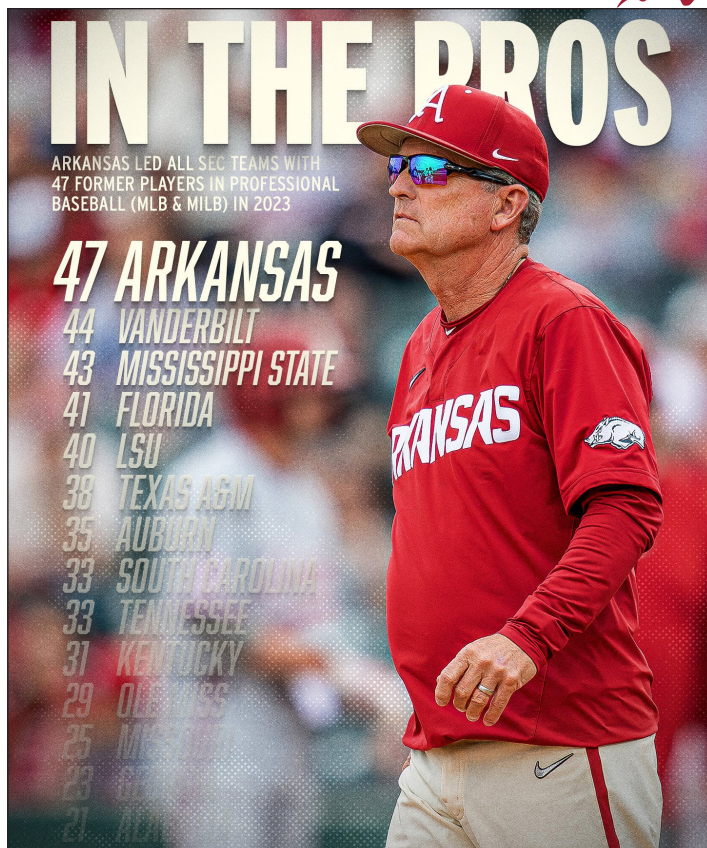

Arkansas led all SEC teams with **47 former players** competing in professional baseball (Major League Baseball & Minor League Baseball) during the 2023 season.

PROHOGS

- Nine (9) formers Razorbacks are on an MLB roster as of May 30.
- Six (6) former Razorbacks have won a World Series championship.

Player	Team	Draft Year
Jalen Beeks	Colorado Rockies	2014
Andrew Benintendi	Chicago White Sox	2015
Isaiah Campbell	Boston Red Sox	2019
Dominic Fletcher	Chicago White Sox	2019
Grant Koch	Pittsburgh Pirates	2018
James McCann	Baltimore Orioles	2011
Drew Smyly	Chicago Cubs	2010
Ryne Stanek	Seattle Mariners	2013
Trevor Stephan	Cleveland Guardians (IL)	2017

Player	Team	Year
Dick Hughes	St. Louis Cardinals	1967
Eric Hinske	Boston Red Sox	2007
	New York Yankees	2009
Dallas Keuchel	Houston Astros	2017
Andrew Benintendi	Boston Red Sox	2018
Drew Smyly	Atlanta Braves	2021
Ryne Stanek	Houston Astros	2022

J.B. & JOHNELLE HUNT FAMILY BASEBALL DEVELOPMENT CENTER

- The J.B. & Johnelle Hunt Family Baseball Development Center is a 49,000-square foot baseball performance facility, providing student-athletes with an expanded locker room, team meeting room, strength & conditioning center, training room, nutrition center, pitching development center and an in-venue batting tunnel.
- The one-of-a-kind facility, which opened ahead of the 2022 campaign, sits in the right-field corner of Baum-Walker Stadium.
- It also includes a tunnel to connect the facility to the first-base dugout and postgame press conference room.