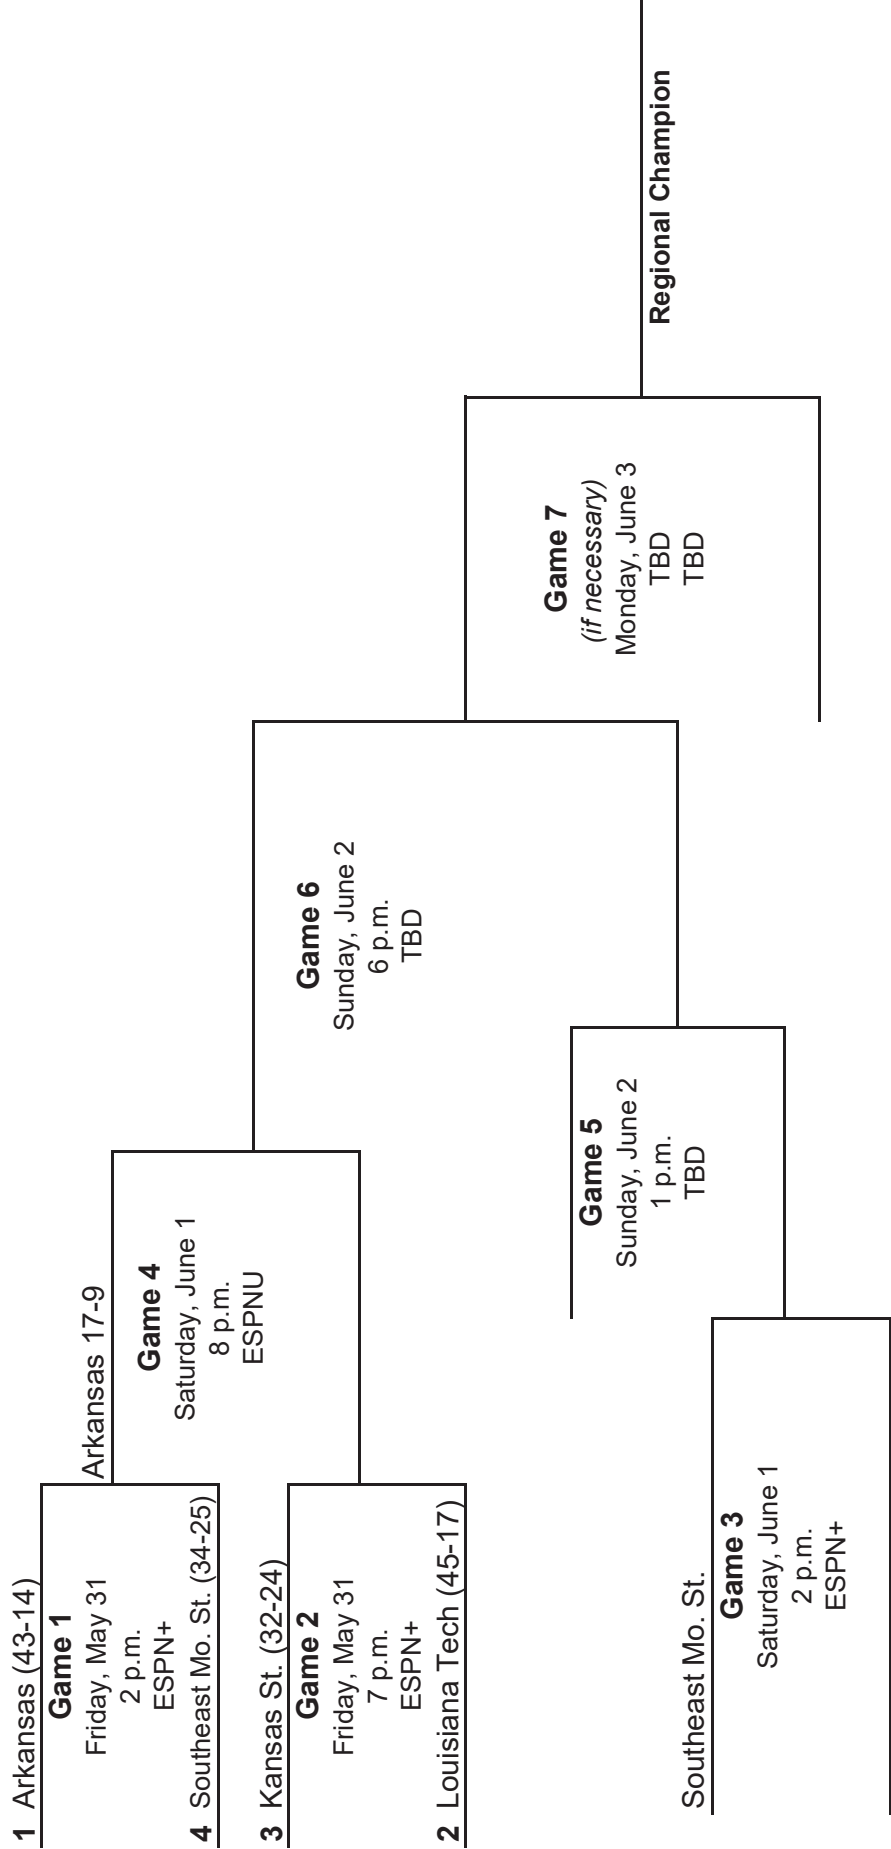

NCAA FAYETTEVILLE REGIONAL BRACKET

2024 NCAA Division I Baseball Championship
Fayetteville Regional
May 31 - June 3, 2024

*Home team
All times are local and subject to change.

© 2024 National Collegiate Athletic Association. No commercial use without the NCAA's written permission.