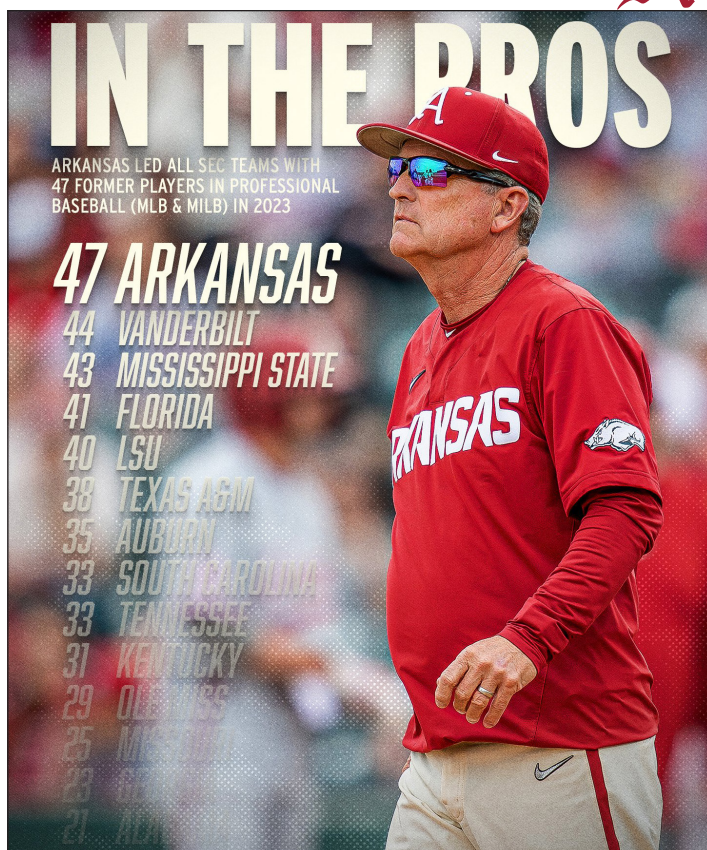

Arkansas led all SEC teams with **47 former players** competing in professional baseball (Major League Baseball & Minor League Baseball) during the 2023 season.

PROHOGS

- Nine (9) formers Razorbacks are on an MLB roster as of May 30:

Player	Team	Draft Year
Jalen Beeks	Colorado Rockies	2014
Andrew Benintendi	Chicago White Sox	2015
Isaiah Campbell	Boston Red Sox	2019
Dominic Fletcher	Chicago White Sox	2019
Grant Koch	Pittsburgh Pirates	2018
James McCann	Baltimore Orioles	2011
Drew Smyly	Chicago Cubs	2010
Ryne Stanek	Seattle Mariners	2013
Trevor Stephan	Cleveland Guardians (IL)	2017

- Six (6) former Razorbacks have won a World Series championship:

Player	Team	Year
Dick Hughes	St. Louis Cardinals	1967
Eric Hinske	Boston Red Sox	2007
	New York Yankees	2009
Dallas Keuchel	Houston Astros	2017
Andrew Benintendi	Boston Red Sox	2018
Drew Smyly	Atlanta Braves	2021
Ryne Stanek	Houston Astros	2022

J.B. & JOHNELLE HUNT FAMILY BASEBALL DEVELOPMENT CENTER

- The J.B. & Johnelle Hunt Family Baseball Development Center is a 49,000-square foot baseball performance facility, providing student-athletes with an expanded locker room, team meeting room, strength & conditioning center, training room, nutrition center, pitching development center and an in-venue batting tunnel.
- The one-of-a-kind facility, which opened ahead of the 2022 campaign, sits in the right-field corner of Baum-Walker Stadium.
- It also includes a tunnel to connect the facility to the first-base dugout and postgame press conference room.