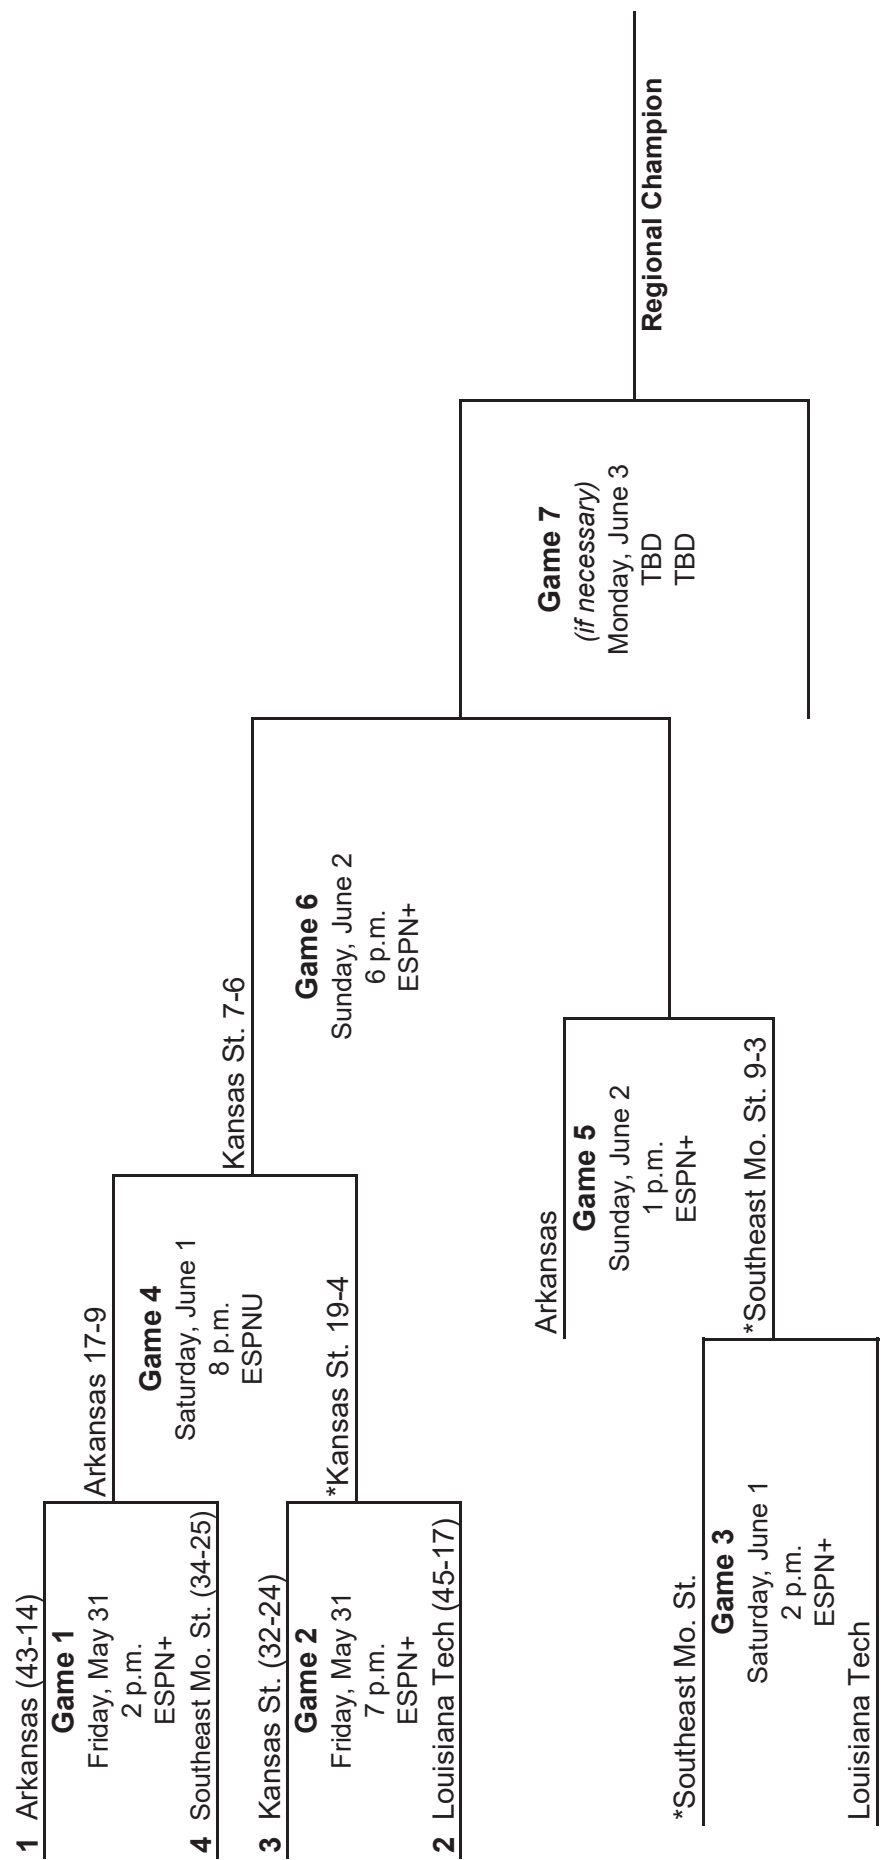

NCAA FAYETTEVILLE REGIONAL BRACKET

2024 NCAA Division I Baseball Championship
Fayetteville Regional
May 31 - June 3, 2024

*Home team
All times are local and subject to change.

© 2024 National Collegiate Athletic Association. No commercial use without the NCAA's written permission.