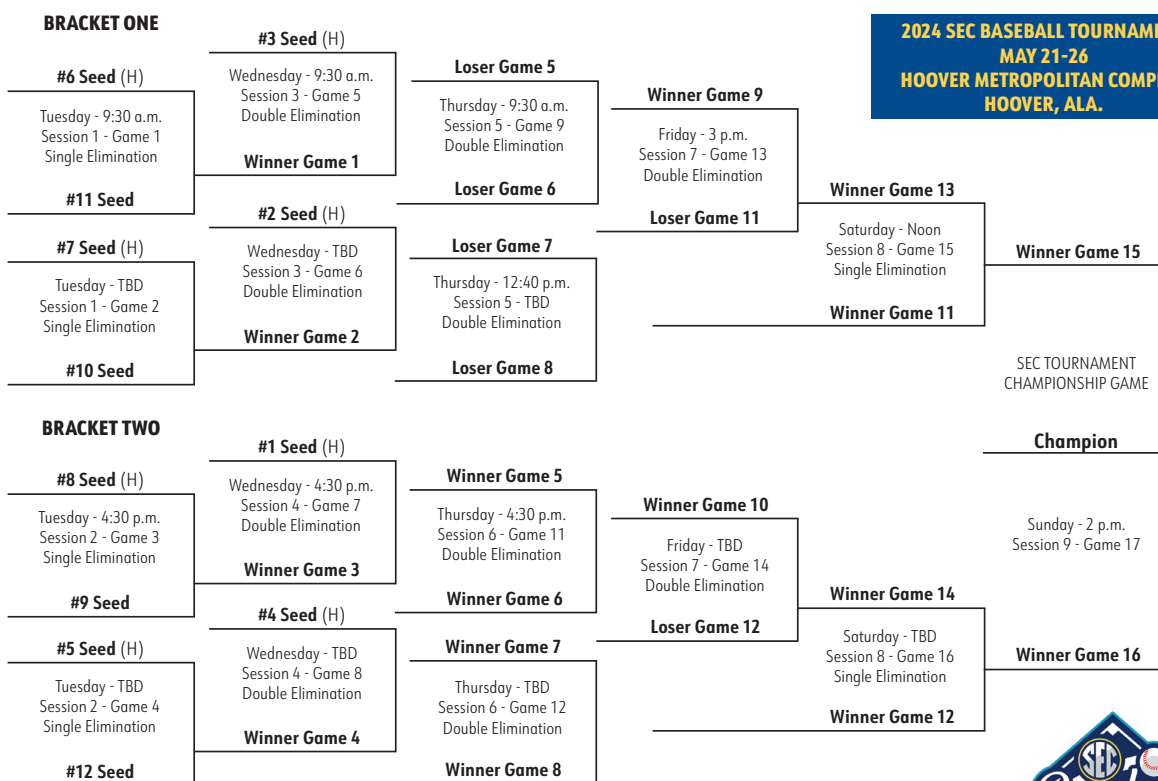

1. Two-Team Tie. The following procedure will be used in the following order until the tie is broken:
  - A. Won-lost results of head-to-head competition between the two tied teams.
  - B. If two-teams are divisional opponents:
    - (1) Won-lost percentage within their division (over the 18-game SEC division schedule).
    - (2) Won-lost percentage of the two teams versus the No. 1 team in their division (and proceeding through the No. 7 team, if necessary).
  - C. If two teams are not divisional opponents:
    - (1) Won-lost record of the two teams versus the No. 1 seed using common opponents only (and proceeding through the No. 12 seed, if necessary).
    - (2) Coin flip by the Commissioner
2. Three-Team Tie (or more). The following procedure will be used in the following order until the tie is broken: (Note: If the three tied teams have three different records against each other, they shall be seeded in best-percentage order.) Otherwise, once the tie has been reduced to two teams, the two-team tiebreaker procedure will be used.
  - A. If all three teams are common opponents: Total won-lost percentage of games played among the tied teams.
  - B. Won-lost percentage of the tied teams versus the No. 1 seed and proceeding through the No. 12 seed, if necessary, using common opponents only.
  - C. If three or more teams still are tied, the Commissioner will conduct a draw.