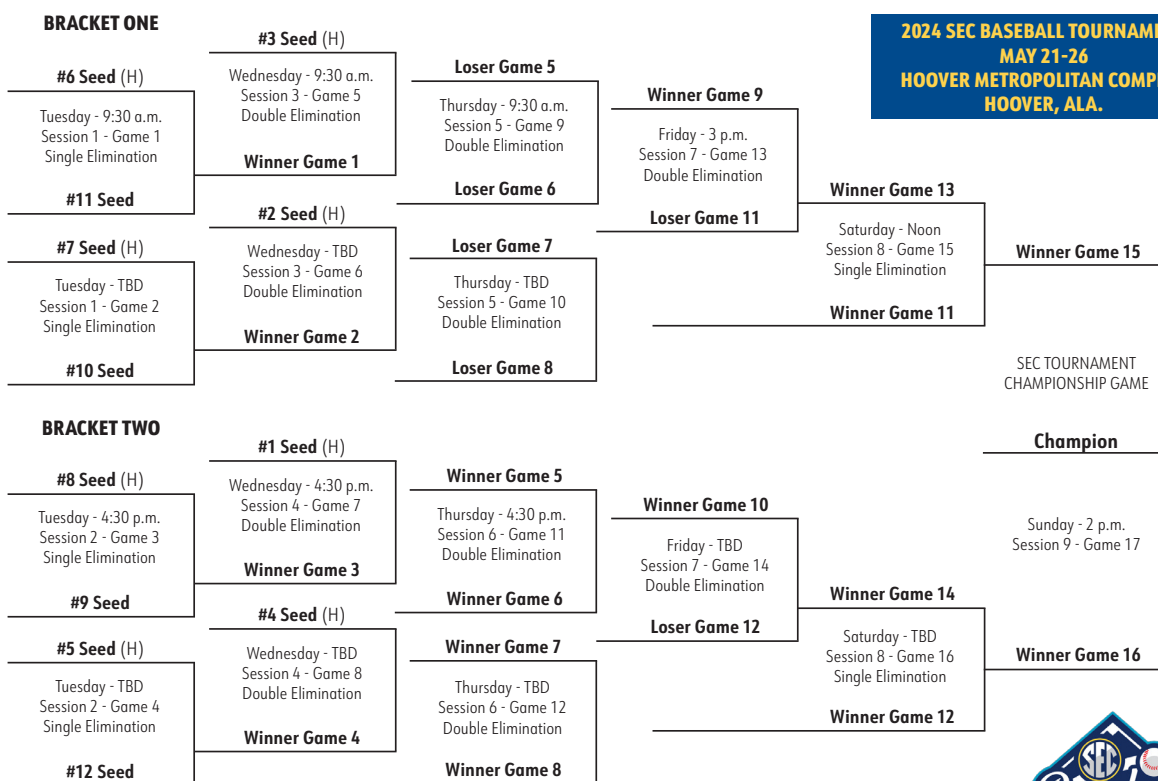

1. Two-Team Tie. The following procedure will be used in the following order until the tie is broken:
   1. Won-lost results of head-to-head competition between the two tied teams.
   2. If two-teams are divisional opponents:
      1. Won-lost percentage within their division (over the 18-game SEC division schedule).
      2. Won-lost percentage of the two teams versus the No. 1 team in their division (and proceeding through the No. 7 team, if necessary).
   3. If two teams are not divisional opponents:
      1. Won-lost record of the two teams versus the No. 1 seed using common opponents only (and proceeding through the No. 12 seed, if necessary).
      2. Coin flip by the Commissioner
2. Three-Team Tie (or more). The following procedure will be used in the following order until the tie is broken: (Note: If the three tied teams have three different records against each other, they shall be seeded in best-percentage order.) Otherwise, once the tie has been reduced to two teams, the two-team tiebreaker procedure will be used.
   1. If all three teams are common opponents: Total won-lost percentage of games played among the tied teams.
   2. Won-lost percentage of the tied teams versus the No. 1 seed and proceeding through the No. 12 seed, if necessary, using common opponents only.
   3. If three or more teams still are tied, the Commissioner will conduct a draw.

All times Central
The second game of each session will begin approximately 30 minutes after the conclusion of the first game.
Games 1-16 to air on SEC Network; Game 17 to air on ESPN2. TV designations are subject to change
(H) indicates home team