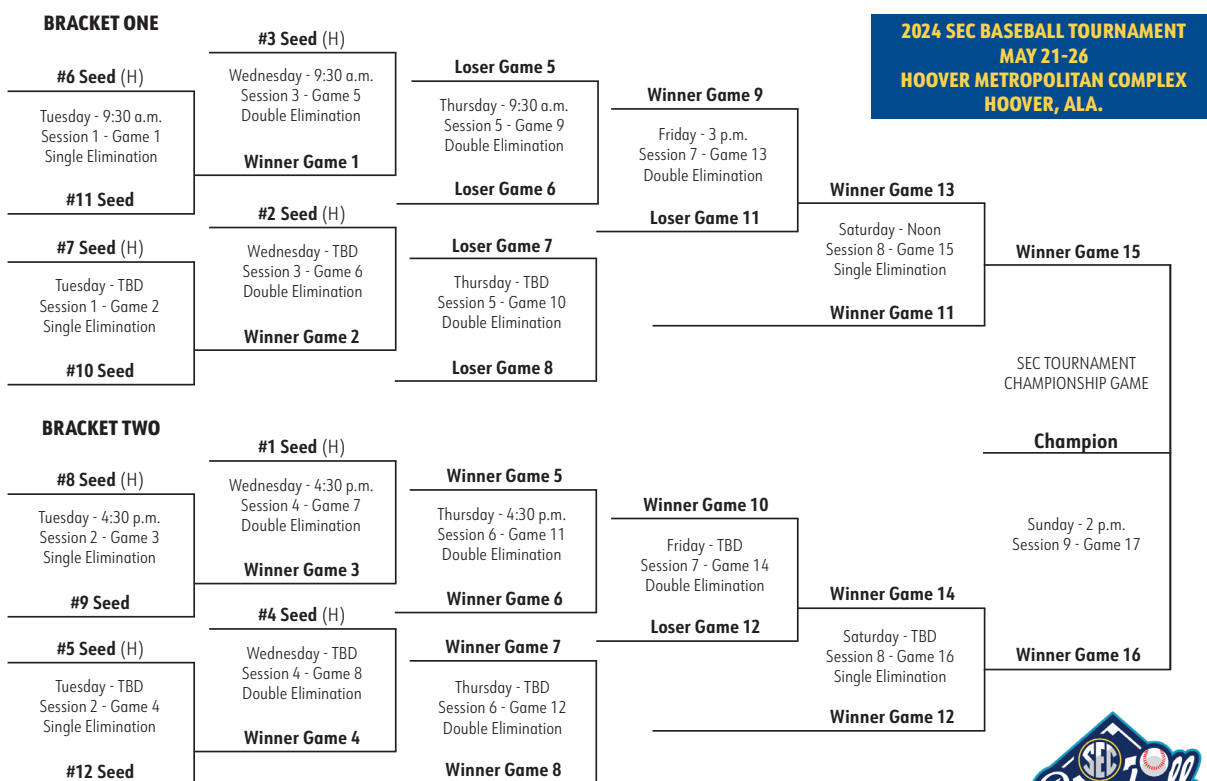

1. Two-Team Tie. The following procedure will be used in the following order until the tie is broken:
  - A. Won-lost results of head-to-head competition between the two tied teams.
  - B. If two-teams are divisional opponents:
    - (1) Won-lost percentage within their division (over the 18-game SEC division schedule).
    - (2) Won-lost percentage of the two teams versus the No. 1 team in their division (and proceeding through the No. 7 team, if necessary).
  - C. If two teams are not divisional opponents:
    - (1) Won-lost record of the two teams versus the No. 1 seed using common opponents only (and proceeding through the No. 12 seed, if necessary).
    - (2) Coin flip by the Commissioner

2. Three-Team Tie (or more). The following procedure will be used in the following order until the tie is broken: (Note: If the three tied teams have three different records against each other, they shall be seeded in best-percentage order.) Otherwise, once the tie has been reduced to two teams, the two-team tiebreaker procedure will be used.
  - A. If all three teams are common opponents: Total won-lost percentage of games played among the tied teams.
  - B. Won-lost percentage of the tied teams versus the No. 1 seed and proceeding through the No. 12 seed, if necessary, using common opponents only.
  - C. If three or more teams still are tied, the Commissioner will conduct a draw.

All times Central
The second game of each session will begin approximately 30 minutes after the conclusion of the first game.
Games 1-16 to air on SEC Network; Game 17 to air on ESPN2. TV designations are subject to change
(H) indicates home team