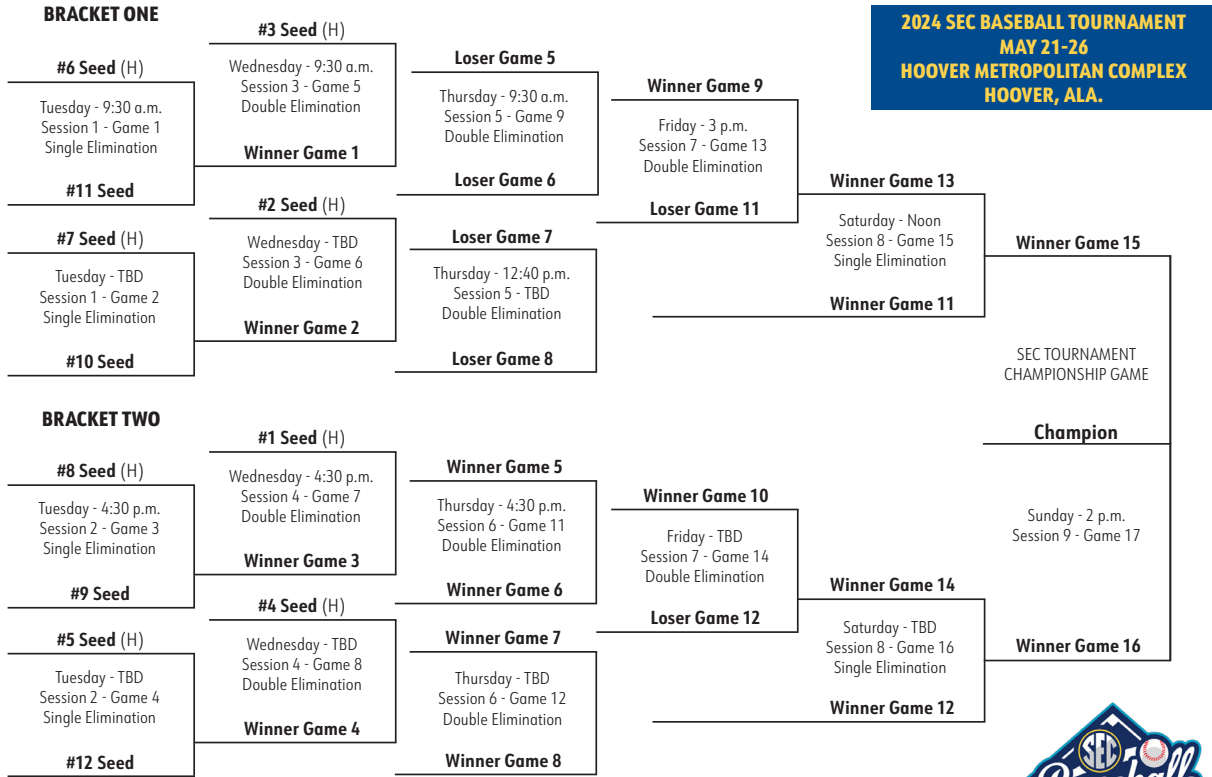

1. Two-Team Tie. The following procedure will be used in the following order until the tie is broken:
  - A. Won-lost results of head-to-head competition between the two tied teams.
  - B. If two-teams are divisional opponents:
    - (1) Won-lost percentage within their division (over the 18-game SEC division schedule).
    - (2) Won-lost percentage of the two teams versus the No. 1 team in their division (and proceeding through the No. 7 team, if necessary).
  - C. If two teams are not divisional opponents:
    - (1) Won-lost record of the two teams versus the No. 1 seed using common opponents only (and proceeding through the No. 12 seed, if necessary).
    - (2) Coin flip by the Commissioner
2. Three-Team Tie (or more). The following procedure will be used in the following order until the tie is broken: (Note: If the three tied teams have three different records against each other, they shall be seeded in best-percentage order.) Otherwise, once the tie has been reduced to two teams, the two-team tiebreaker procedure will be used.
  - A. If all three teams are common opponents: Total won-lost percentage of games played among the tied teams.
  - B. Won-lost percentage of the tied teams versus the No. 1 seed and proceeding through the No. 12 seed, if necessary, using common opponents only.
  - C. If three or more teams still are tied, the Commissioner will conduct a draw.

All times Central
The second game of each session will begin approximately 30 minutes after the conclusion of the first game.
Games 1-16 to air on SEC Network; Game 17 to air on ESPN2. TV designations are subject to change
(H) indicates home team