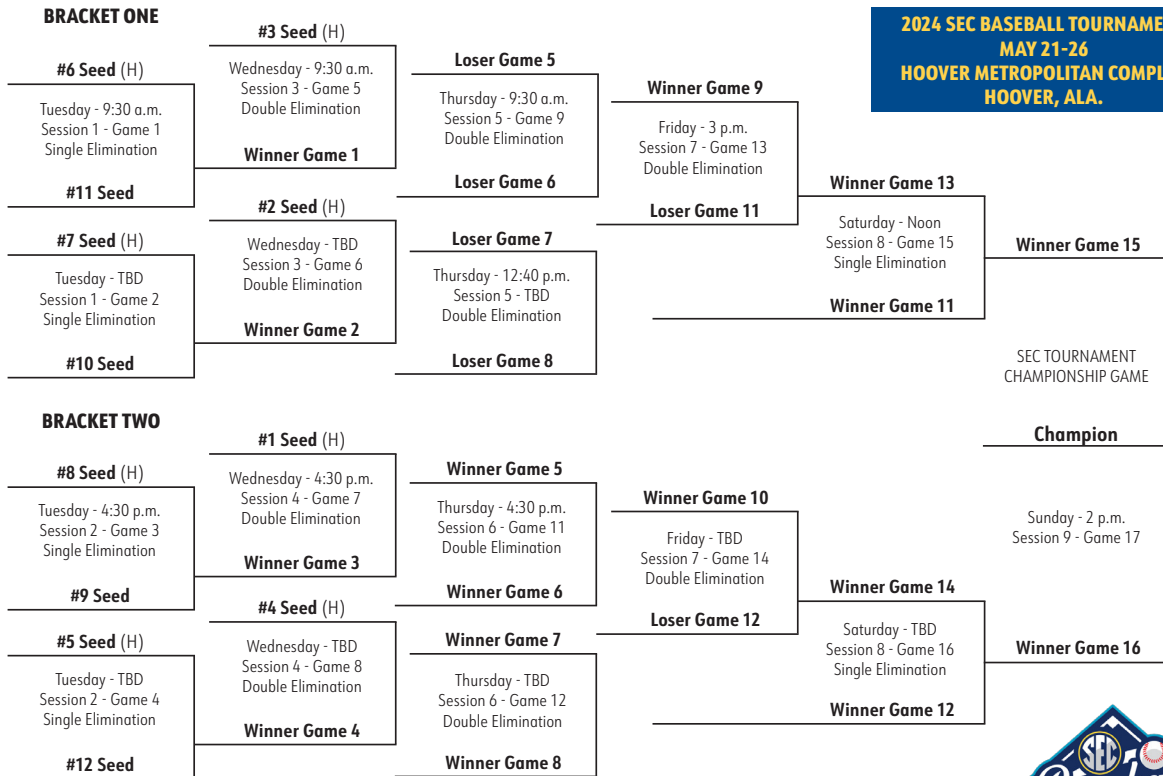

1. Two-Team Tie. The following procedure will be used in the following order until the tie is broken:
  - A. Won-lost results of head-to-head competition between the two tied teams.
  - B. If two-teams are divisional opponents:
    - (1) Won-lost percentage within their division (over the 18-game SEC division schedule).
    - (2) Won-lost percentage of the two teams versus the No. 1 team in their division (and proceeding through the No. 7 team, if necessary).
  - C. If two teams are not divisional opponents:
    - (1) Won-lost record of the two teams versus the No. 1 seed using common opponents only (and proceeding through the No. 12 seed, if necessary).
    - (2) Coin flip by the Commissioner
2. Three-Team Tie (or more). The following procedure will be used in the following order until the tie is broken: (Note: If the three tied teams have three different records against each other, they shall be seeded in best-percentage order.) Otherwise, once the tie has been reduced to two teams, the two-team tiebreaker procedure will be used.
  - A. If all three teams are common opponents: Total won-lost percentage of games played among the tied teams.
  - B. Won-lost percentage of the tied teams versus the No. 1 seed and proceeding through the No. 12 seed, if necessary, using common opponents only.
  - C. If three or more teams still are tied, the Commissioner will conduct a draw.

All times Central
The second game of each session will begin approximately 30 minutes after the conclusion of the first game.
Games 1-16 to air on SEC Network; Game 17 to air on ESPN2. TV designations are subject to change
(H) indicates home team