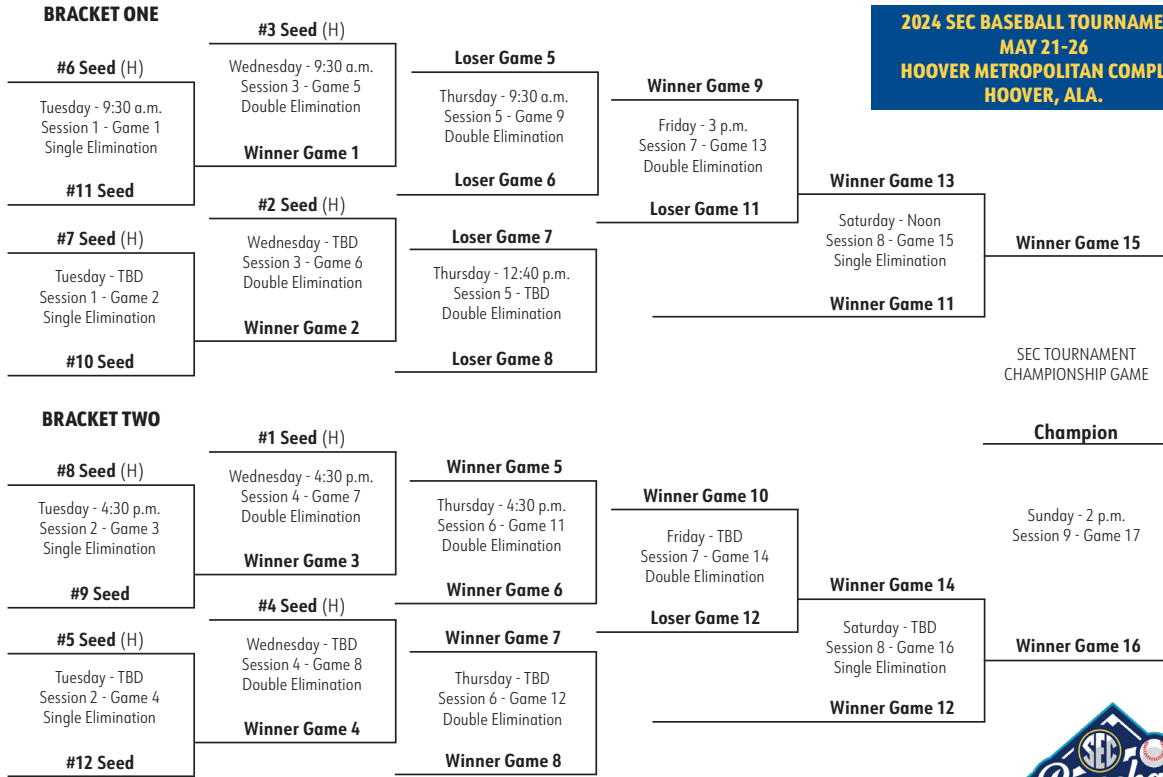

1. Two-Team Tie. The following procedure will be used in the following order until the tie is broken:
  - A. Won-lost results of head-to-head competition between the two tied teams.
  - B. If two-teams are divisional opponents:
    - (1) Won-lost percentage within their division (over the 18-game SEC division schedule).
    - (2) Won-lost percentage of the two teams versus the No. 1 team in their division (and proceeding through the No. 7 team, if necessary).
  - C. If two teams are not divisional opponents:
    - (1) Won-lost record of the two teams versus the No. 1 seed using common opponents only (and proceeding through the No. 12 seed, if necessary).
    - (2) Coin flip by the Commissioner
2. Three-Team Tie (or more). The following procedure will be used in the following order until the tie is broken: (Note: If the three tied teams have three different records against each other, they shall be seeded in best-percentage order.) Otherwise, once the tie has been reduced to two teams, the two-team tiebreaker procedure will be used.
  - A. If all three teams are common opponents: Total won-lost percentage of games played among the tied teams.
  - B. Won-lost percentage of the tied teams versus the No. 1 seed and proceeding through the No. 12 seed, if necessary, using common opponents only.
  - C. If three or more teams still are tied, the Commissioner will conduct a draw.

All times Central
The second game of each session will begin approximately 30 minutes after the conclusion of the first game.
Games 1-16 to air on SEC Network; Game 17 to air on ESPN2. TV designations are subject to change
(H) indicates home team