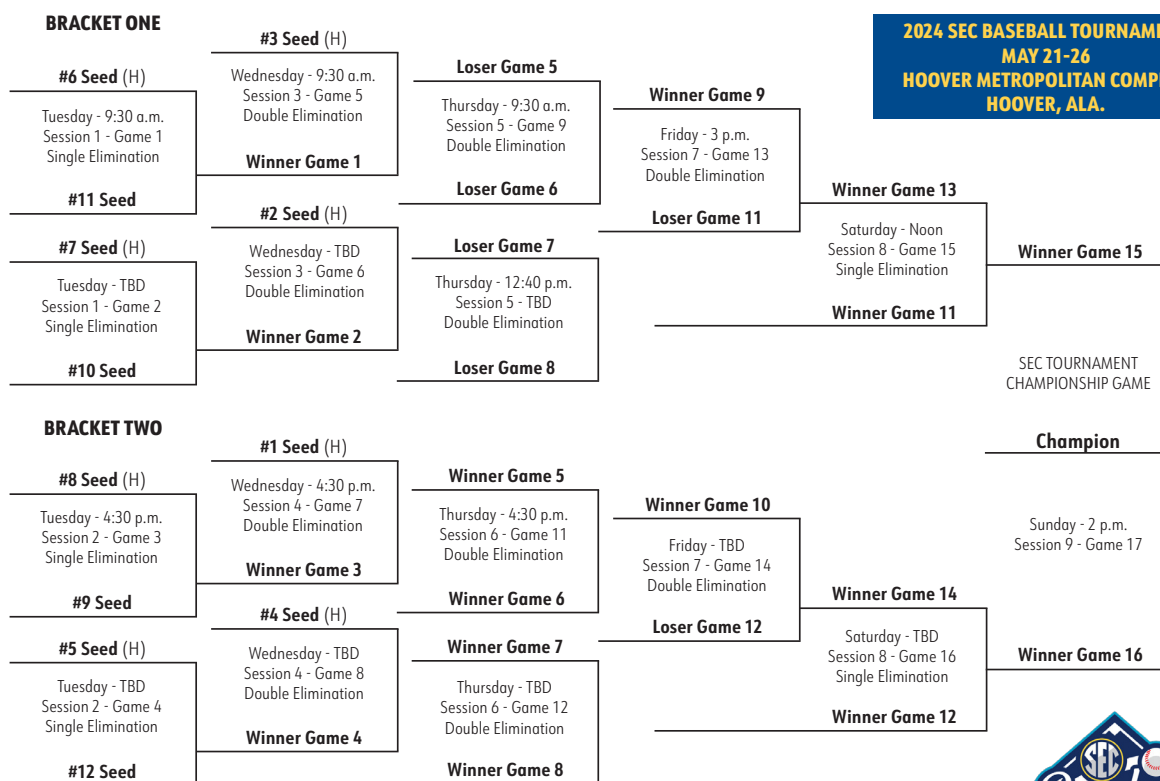

1. Two-Team Tie. The following procedure will be used in the following order until the tie is broken:
  - A. Won-lost results of head-to-head competition between the two tied teams.
  - B. If two-teams are divisional opponents:
    - (1) Won-lost percentage within their division (over the 18-game SEC division schedule).
    - (2) Won-lost percentage of the two teams versus the No. 1 team in their division (and proceeding through the No. 7 team, if necessary).
  - C. If two teams are not divisional opponents:
    - (1) Won-lost record of the two teams versus the No. 1 seed using common opponents only (and proceeding through the No. 12 seed, if necessary).
    - (2) Coin flip by the Commissioner
2. Three-Team Tie (or more). The following procedure will be used in the following order until the tie is broken: (Note: If the three tied teams have three different records against each other, they shall be seeded in best-percentage order.) Otherwise, once the tie has been reduced to two teams, the two-team tiebreaker procedure will be used.
  - A. If all three teams are common opponents: Total won-lost percentage of games played among the tied teams.
  - B. Won-lost percentage of the tied teams versus the No. 1 seed and proceeding through the No. 12 seed, if necessary, using common opponents only.
  - C. If three or more teams still are tied, the Commissioner will conduct a draw.

All times Central
The second game of each session will begin approximately 30 minutes after the conclusion of the first game.
Games 1-16 to air on SEC Network; Game 17 to air on ESPN2. TV designations are subject to change
(H) indicates home team