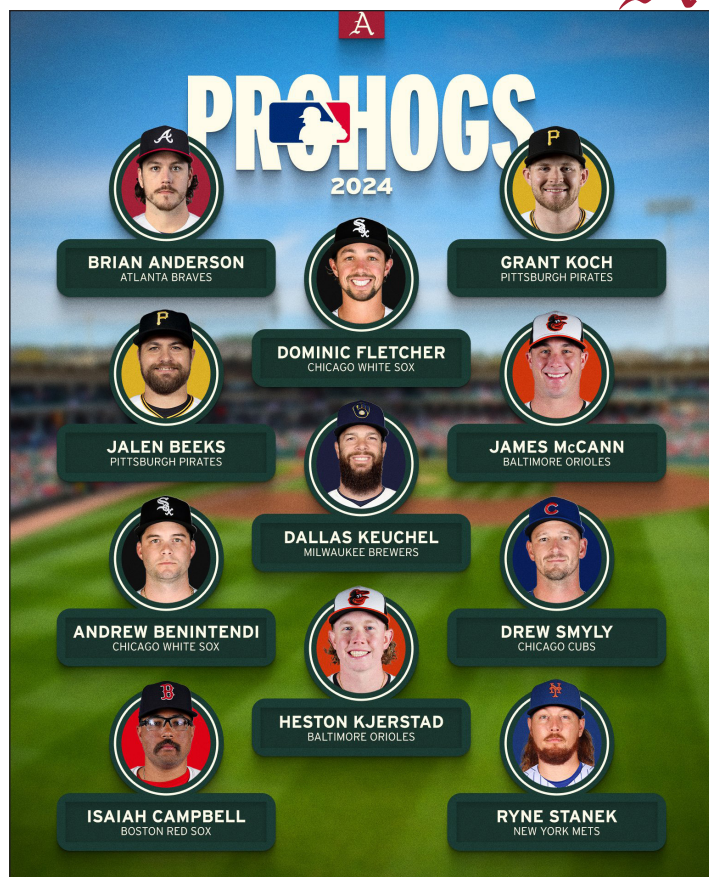

PROHOGS

- Eleven (11) former Hogs played in an MLB game in 2024:

Player	Team	Draft Year
Brian Anderson	Atlanta Braves	2014
Jalen Beeks	Pittsburgh Pirates	2014
Andrew Benintendi	Chicago White Sox	2015
Isaiah Campbell	Boston Red Sox	2019
Dominic Fletcher	Chicago White Sox	2019
Dallas Keuchel	Milwaukee Brewers	2009
Heston Kjerstad	Baltimore Orioles	2020
Grant Koch	Pittsburgh Pirates	2018
James McCann	Baltimore Orioles	2011
Drew Smyly	Chicago Cubs	2010
Ryne Stanek	New York Mets	2013

- Six (6) former Razorbacks have won a World Series championship:

Player	Team	Year
Dick Hughes	St. Louis Cardinals	1967
Eric Hinske (2x)	Boston Red Sox/New York Yankees	2007/2009
Dallas Keuchel	Houston Astros	2017
Andrew Benintendi	Boston Red Sox	2018
Drew Smyly	Atlanta Braves	2021
Ryne Stanek	Houston Astros	2022

MLB DRAFT FACTS

- Arkansas has had at least one player selected in each of the past 50 MLB drafts dating back to 1975.
- The Razorbacks have had double-digit players selected in a single draft on three occasions: 1985 (10), 2013 (11) and 2018 (11).
- Since 2018, no school in the country has had more overall draft selections than Arkansas (53).