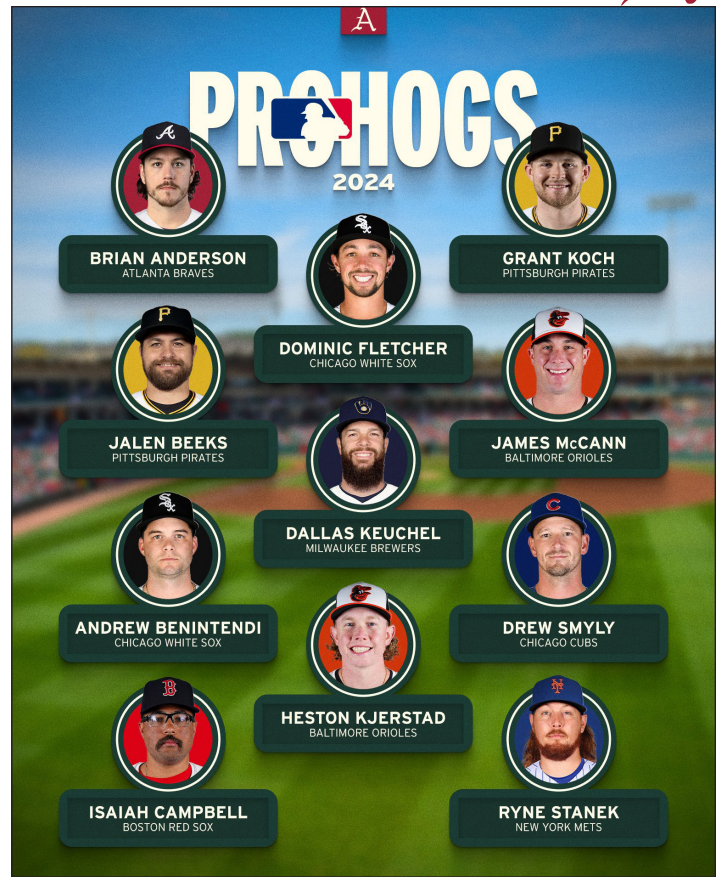

PROHOGS

- Eleven (11) former Hogs played in an MLB game in 2024:

Player	Team	Draft Year
Brian Anderson	Atlanta Braves	2014
Jalen Beeks	Pittsburgh Pirates	2014
Andrew Benintendi	Chicago White Sox	2015
Isaiah Campbell	Boston Red Sox	2019
Dominic Fletcher	Chicago White Sox	2019
Dallas Keuchel	Milwaukee Brewers	2009
Heston Kjerstad	Baltimore Orioles	2020
Grant Koch	Pittsburgh Pirates	2018
James McCann	Baltimore Orioles	2011
Drew Smyly	Chicago Cubs	2010
Ryne Stanek	New York Mets	2013

- Six (6) former Razorbacks have won a World Series championship:

Player	Team	Year
Dick Hughes	St. Louis Cardinals	1967
Eric Hinske (2x)	Boston Red Sox/New York Yankees	2007/2009
Dallas Keuchel	Houston Astros	2017
Andrew Benintendi	Boston Red Sox	2018
Drew Smyly	Atlanta Braves	2021
Ryne Stanek	Houston Astros	2022

MLB DRAFT FACTS

- Arkansas has had at least one player selected in each of the past 50 MLB drafts dating back to 1975.
- The Razorbacks have had double-digit players selected in a single draft on three occasions: 1985 (10), 2013 (11) and 2018 (11).
- Since 2018, no school in the country has had more overall draft selections than Arkansas (53).