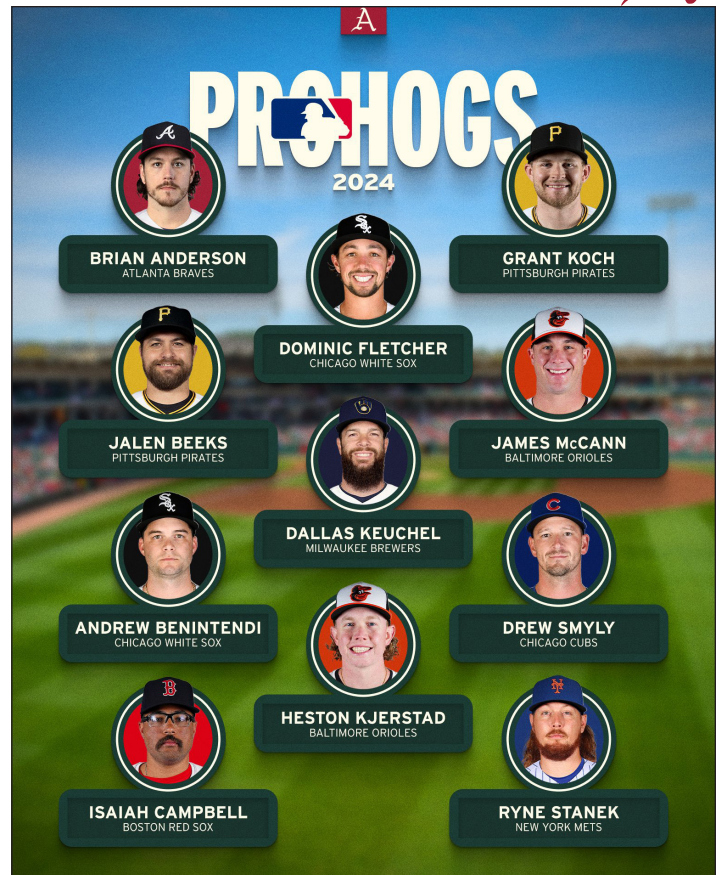

PROHOGS

- Eleven (11) former Hogs played in an MLB game in 2024:

Player	Team	Draft Year
Brian Anderson	Atlanta Braves	2014
Jalen Beeks	Pittsburgh Pirates	2014
Andrew Benintendi	Chicago White Sox	2015
Isaiah Campbell	Boston Red Sox	2019
Dominic Fletcher	Chicago White Sox	2019
Dallas Keuchel	Milwaukee Brewers	2009
Heston Kjerstad	Baltimore Orioles	2020
Grant Koch	Pittsburgh Pirates	2018
James McCann	Baltimore Orioles	2011
Drew Smyly	Chicago Cubs	2010
Ryne Stanek	New York Mets	2013

- Six (6) former Razorbacks have won a World Series championship:

Player	Team	Year
Dick Hughes	St. Louis Cardinals	1967
Eric Hinske (2x)	Boston Red Sox/New York Yankees	2007/2009
Dallas Keuchel	Houston Astros	2017
Andrew Benintendi	Boston Red Sox	2018
Drew Smyly	Atlanta Braves	2021
Ryne Stanek	Houston Astros	2022

MLB DRAFT FACTS

- Arkansas has had at least one player selected in each of the past 50 MLB drafts dating back to 1975.
- The Razorbacks have had double-digit players selected in a single draft on three occasions: 1985 (10), 2013 (11) and 2018 (11).
- Since 2018, no school in the country has had more overall draft selections than Arkansas (53).