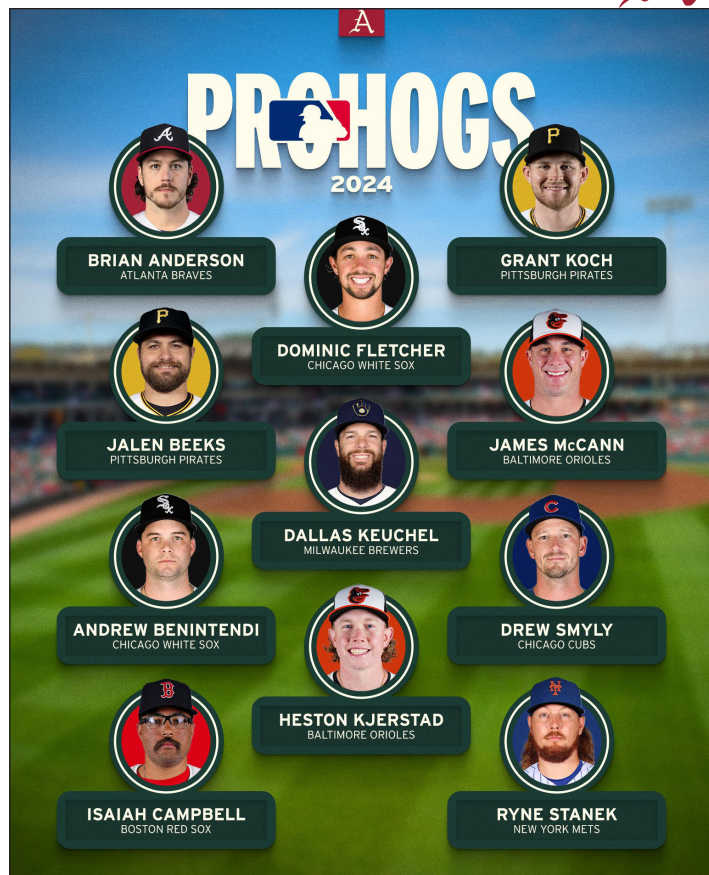

PROHOGS

- Eleven (11) former Hogs played in an MLB game in 2024:

Player	Team	Draft Year
Brian Anderson	Atlanta Braves	2014
Jalen Beeks	Pittsburgh Pirates	2014
Andrew Benintendi	Chicago White Sox	2015
Isaiah Campbell	Boston Red Sox	2019
Dominic Fletcher	Chicago White Sox	2019
Dallas Keuchel	Milwaukee Brewers	2009
Heston Kjerstad	Baltimore Orioles	2020
Grant Koch	Pittsburgh Pirates	2018
James McCann	Baltimore Orioles	2011
Drew Smyly	Chicago Cubs	2010
Ryne Stanek	New York Mets	2013

- Six (6) former Razorbacks have won a World Series championship:

Player	Team	Year
Dick Hughes	St. Louis Cardinals	1967
Eric Hinske (2x)	Boston Red Sox/New York Yankees	2007/2009
Dallas Keuchel	Houston Astros	2017
Andrew Benintendi	Boston Red Sox	2018
Drew Smyly	Atlanta Braves	2021
Ryne Stanek	Houston Astros	2022

MLB DRAFT FACTS

- Arkansas has had at least one player selected in each of the past 50 MLB drafts dating back to 1975.
- The Razorbacks have had double-digit players selected in a single draft on three occasions: 1985 (10), 2013 (11) and 2018 (11).
- Since 2018, no school in the country has had more overall draft selections than Arkansas (53).