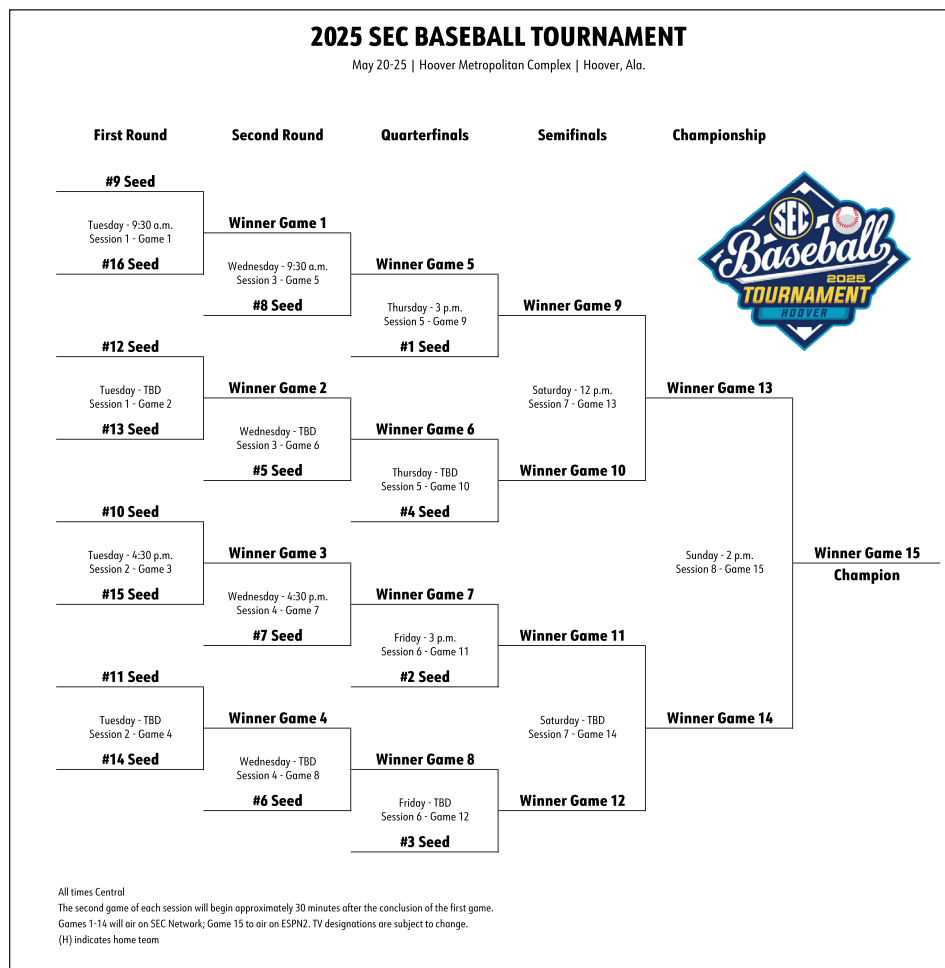

1. Two-Team Tie. The following procedure will be used in the following order until the tie is broken:
  - A. Won-lost results of head-to-head competition between the two tied teams.
  - B. Won-lost percentage of the two teams against all common opponents
  - C. Won-lost percentage of the two teams versus the highest seed using common opponents only (and proceeding through the last seed, if necessary)
  - D. Best cumulative winning percentage of all Conference opponents
  - E. Coin flip by the Commissioner.
2. Three-Team Tie (or more). The following procedure will be used in the following order until the tie is broken: (Note: If the three tied teams have three different records against each other, they shall be seeded in best-percentage order.) Otherwise, once the tie has been reduced to two teams, the two-team tiebreaker procedure will be used.
  - A. If all tied teams are common opponents: Total won-lost percentage of games played among the tied teams.
  - B. Won-lost percentage of the tied teams against all common opponents
  - C. Won-lost percentage of the tied teams versus the highest seed using common opponents only, and proceeding through the lowest seed, if necessary. In the event of multiple ties, they shall be broken from first to last (e.g. a tie for first place will be broken before a tie for fourth place).
  - D. Best cumulative winning percentage of all Conference opponents.
  - E. If three or more teams still are tied, the Commissioner will conduct a draw.