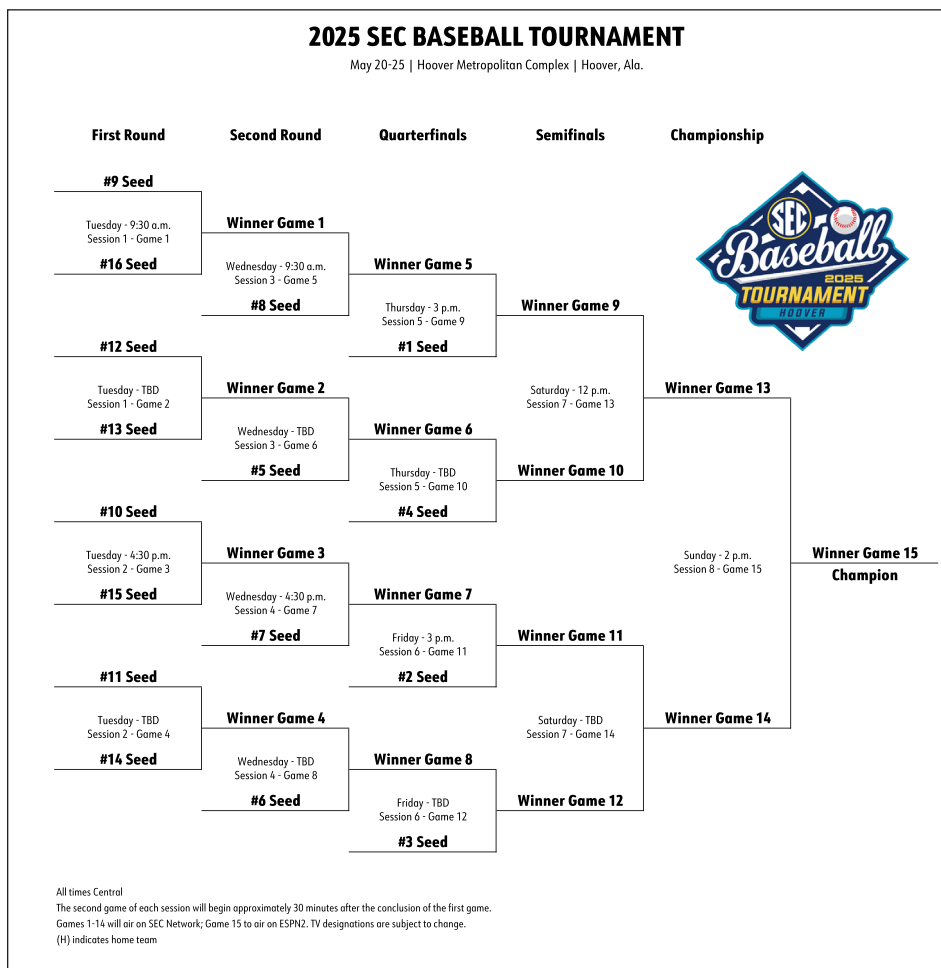

- A. Won-lost results of head-to-head competition between the two tied teams.
- B. Won-lost percentage of the two teams against all common opponents
- C. Won-lost percentage of the two teams versus the highest seed using common opponents only (and proceeding through the last seed, if necessary)
- D. Best cumulative winning percentage of all Conference opponents
- E. Coin flip by the Commissioner.

2. Three-Team Tie (or more). The following procedure will be used in the following order until the tie is broken: (Note: If the three tied teams have three different records against each other, they shall be seeded in best-percentage order.) Otherwise, once the tie has been reduced to two teams, the two-team tiebreaker procedure will be used.

- A. If all tied teams are common opponents: Total won-lost percentage of games played among the tied teams.
- B. Won-lost percentage of the tied teams against all common opponents
- C. Won-lost percentage of the tied teams versus the highest seed using common opponents only, and proceeding through the lowest seed, if necessary. In the event of multiple ties, they shall be broken from first to last (e.g. a tie for first place will be broken before a tie for fourth place).
- D. Best cumulative winning percentage of all Conference opponents.
- E. If three or more teams still are tied, the Commissioner will conduct a draw.