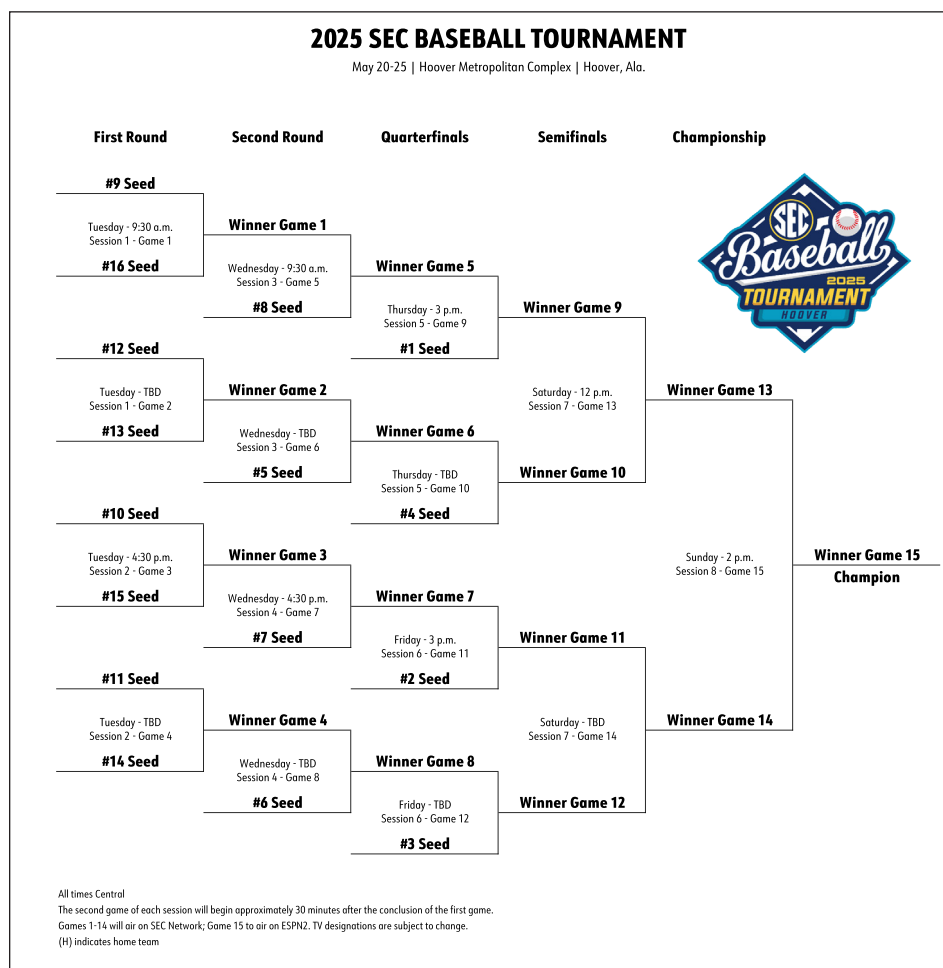

- A. Won-lost results of head-to-head competition between the two tied teams.
- B. Won-lost percentage of the two teams against all common opponents
- C. Won-lost percentage of the two teams versus the highest seed using common opponents only (and proceeding through the last seed, if necessary)
- D. Best cumulative winning percentage of all Conference opponents
- E. Coin flip by the Commissioner.

2. Three-Team Tie (or more). The following procedure will be used in the following order until the tie is broken: (Note: If the three tied teams have three different records against each other, they shall be seeded in best-percentage order.) Otherwise, once the tie has been reduced to two teams, the two-team tiebreaker procedure will be used.

- A. If all tied teams are common opponents: Total won-lost percentage of games played among the tied teams.
- B. Won-lost percentage of the tied teams against all common opponents
- C. Won-lost percentage of the tied teams versus the highest seed using common opponents only, and proceeding through the lowest seed, if necessary. In the event of multiple ties, they shall be broken from first to last (e.g. a tie for first place will be broken before a tie for fourth place).
- D. Best cumulative winning percentage of all Conference opponents.
- E. If three or more teams still are tied, the Commissioner will conduct a draw.