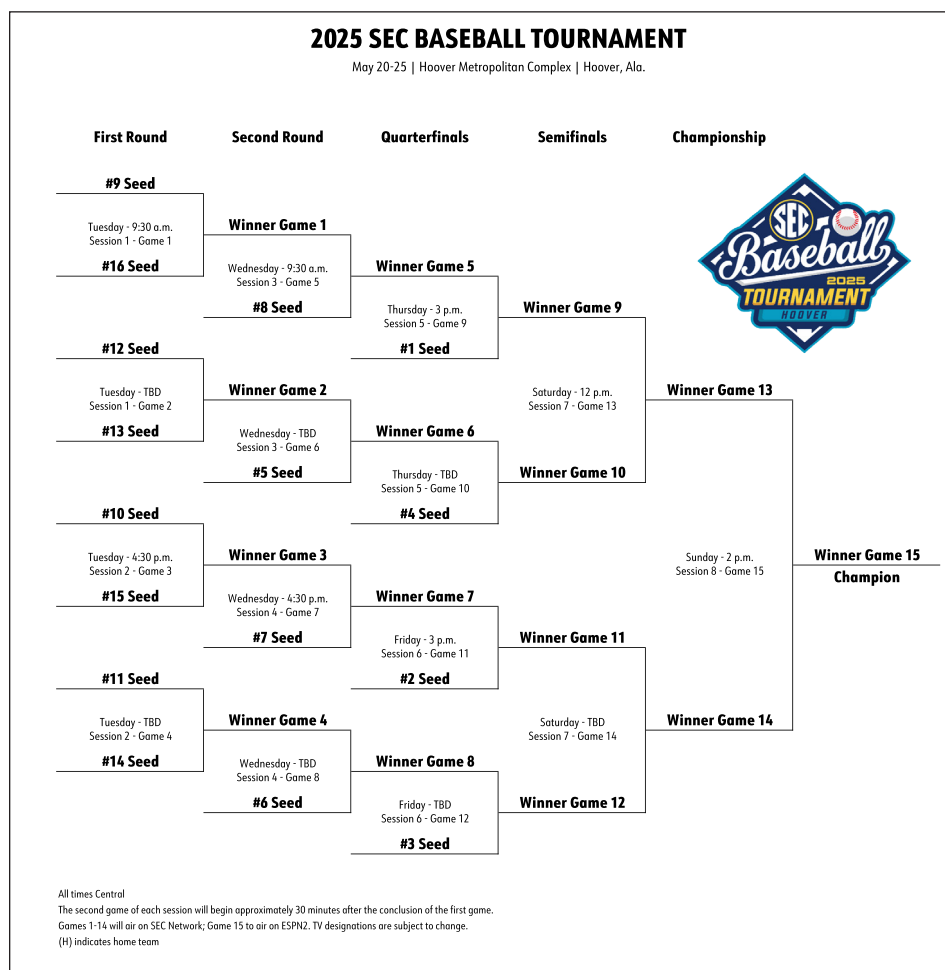

- A. Won-lost results of head-to-head competition between the two tied teams.
- B. Won-lost percentage of the two teams against all common opponents
- C. Won-lost percentage of the two teams versus the highest seed using common opponents only (and proceeding through the last seed, if necessary)
- D. Best cumulative winning percentage of all Conference opponents
- E. Coin flip by the Commissioner.

2. Three-Team Tie (or more). The following procedure will be used in the following order until the tie is broken: (Note: If the three tied teams have three different records against each other, they shall be seeded in best-percentage order.) Otherwise, once the tie has been reduced to two teams, the two-team tiebreaker procedure will be used.

- A. If all tied teams are common opponents: Total won-lost percentage of games played among the tied teams.
- B. Won-lost percentage of the tied teams against all common opponents
- C. Won-lost percentage of the tied teams versus the highest seed using common opponents only, and proceeding through the lowest seed, if necessary. In the event of multiple ties, they shall be broken from first to last (e.g. a tie for first place will be broken before a tie for fourth place).
- D. Best cumulative winning percentage of all Conference opponents.
- E. If three or more teams still are tied, the Commissioner will conduct a draw.