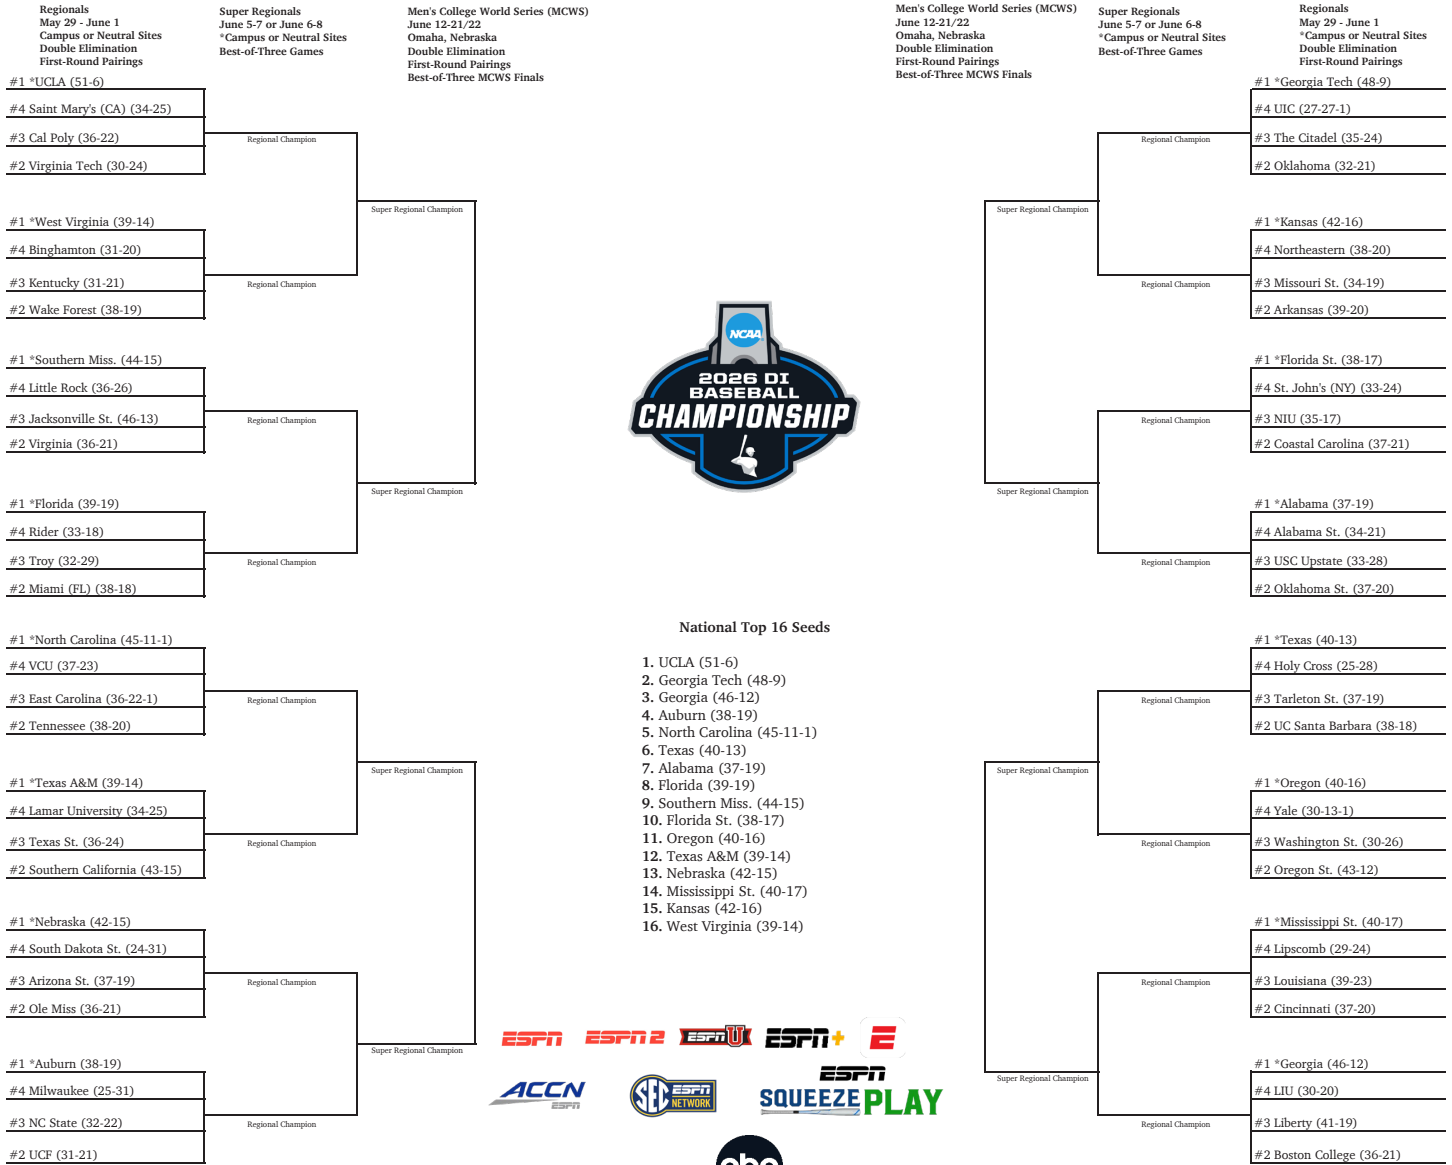

NCAA LAWRENCE REGIONAL BRACKET

LAWRENCE REGIONAL
DOUBLE ELIMINATION

WINNERS' BRACKET

MAY/29	FINAL
15 Kansas	6
Northeastern	3

MAY/29	FINAL
Missouri St.	5
Arkansas	9

ELIMINATION BRACKET

MAY/30	FINAL
Northeastern	5
Missouri St.	1

MAY/30	FINAL
15 Kansas	5
Arkansas	3

MAY/31 - 1:00PM EDT - ESPNU
Arkansas
Northeastern

MAY/31 - 6:00PM EDT - ESPN+
15 Kansas

IF NECESSARY
JUN/1

REGIONAL
WINNER

NCAA TOURNAMENT BRACKET

2026 NCAA Division I Baseball Championship

* Host Institution