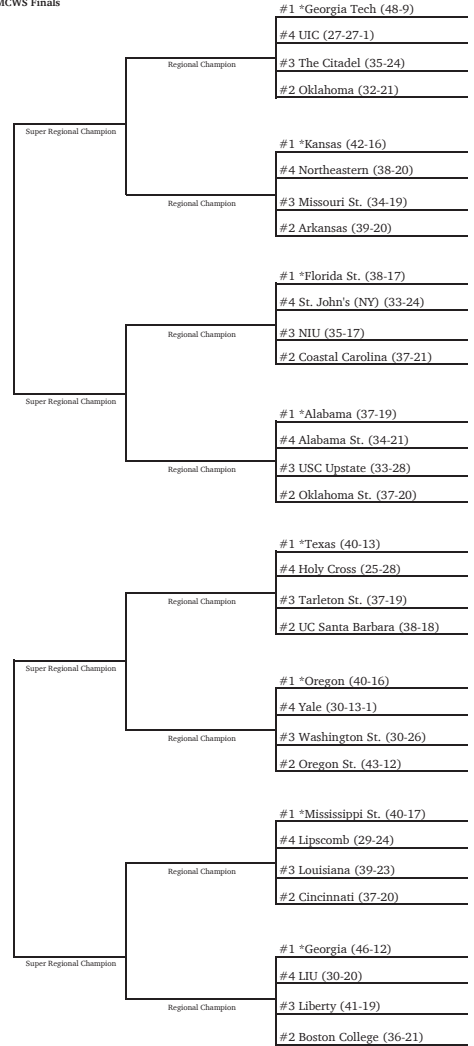

* Host Institution

MISSOURI STATE NCAA TOURNAMENT HISTORY

1987 West II Regional Tempe, Ariz.

(won 0, lost 2)
Arizona State 9, Missouri State 5
Pepperdine 10, Missouri State 4

1995 West Regional Fresno, Calif.

(won 0, lost 2)
Long Beach State 14, Missouri State 11
Middle Tennessee 5, Missouri State 3

1996 Central I Regional Austin, Texas

(won 2, lost 2)
Missouri State 5, Long Beach State 3
Missouri State 13, UCLA 2
UCLA 9, Missouri State 4 (10 inn.)
Miami (Fla.) 8, Missouri State 2

1997 Central Regional Lubbock, Texas

(won 2, lost 2)
Rice 5, Missouri State 2
Missouri State 4, Texas Tech 2
Missouri State 10, Nevada 9
Rice 25, Missouri State 6

1999 Fayetteville Regional Fayetteville, Ark.

(won 2, lost 2)
Missouri State 23, Clemson 5
Missouri State 9, Arkansas 8
Clemson 8, Missouri State 7
Clemson 7, Missouri State 5

2002 Lincoln Regional Lincoln, Neb.

(won 2, lost 2)
Marist 5, Missouri State 4
Missouri State 6, Milwaukee 1
Missouri State 5, Marist 2
Nebraska 14, Missouri State 3

2003 Lincoln Regional Lincoln, Neb.

(won 3, lost 1; championship)
Missouri State 8, Coastal Carolina 3
Missouri State 4, Nebraska 2
Nebraska 9, Missouri State 5
Missouri State 7, Nebraska 0

2003 Columbus Super Regional Columbus, Ohio

(won 2, lost 0; championship)
Missouri State 13, Ohio State 8
Missouri State 13, Ohio State 7

2003 College World Series Omaha, Neb.

(won 0, lost 2; seventh place-tie)
Rice 4, Missouri State 2
Miami (Fla.) 7, Missouri State 5

2012 Coral Gables Regional Coral Gables, Fla.

(won 1, lost 2)
UCF 2, Missouri State 1

Missouri State 12, Miami (Fla.) 2
Stony Brook 10, Missouri State 7

2015 Springfield Regional Springfield, Mo.

(won 3, lost 0; championship)
Missouri State 14, Canisius 1
Missouri State 5, Iowa 3
Missouri State 3, Iowa 2

2015 Fayetteville Super Regional Fayetteville, Ark.

(won 1, lost 2)
Arkansas 18, Missouri State 4
Missouri State 3, Arkansas 1
Arkansas 3, Missouri State 2

2017 Fayetteville Regional Fayetteville, Ark.

(won 3, lost 1; championship)
Missouri State 6, Oklahoma State 5
Missouri State 5, Arkansas 4
Arkansas 11, Missouri State 10
Missouri State 3, Arkansas 1

2017 Fort Worth Super Regional Fort Worth, Texas

(won 0, lost 2)
TCU 3, Missouri State 2
TCU 8, Missouri State 1

2018 Oxford Regional Oxford, Miss.

(won 1, lost 2)
Tennessee Tech 6, Missouri State 4
Missouri State 9, Saint Louis 8
Tennessee Tech 2, Missouri State 1

2022 Stillwater Regional Stillwater, Okla.

(won 1, lost 2)
Oklahoma State 10, Missouri State 5
Missouri State 8, Grand Canyon 7
Oklahoma State 29, Missouri State 15