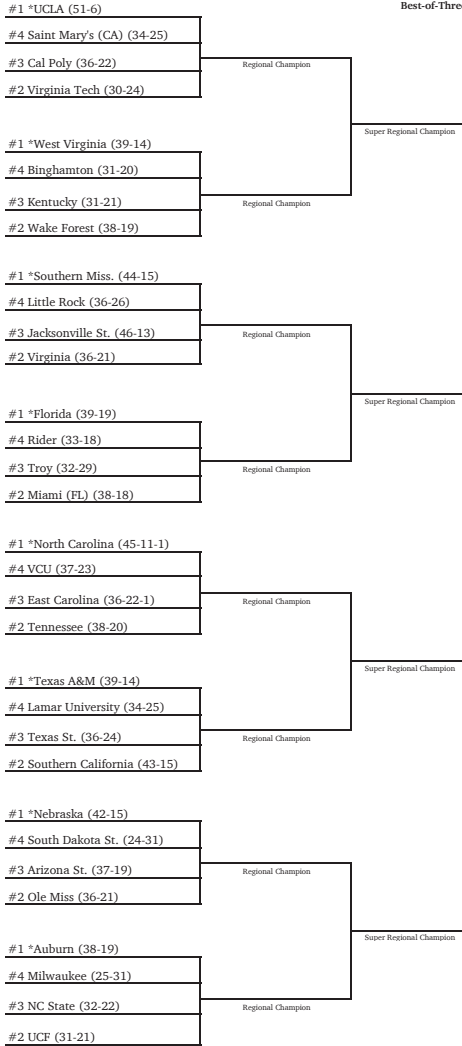

MISSOURI STATE BASEBALL

MISSOURI STATE at NCAA LAWRENCE REGIONAL - May 29-June 1, 2026 - Lawrence, Kan.

2026 NCAA Division I Baseball Championship

National Top 16 Seeds

1. UCLA (51-6)
2. Georgia Tech (48-9)
3. Georgia (46-12)
4. Auburn (38-19)
5. North Carolina (45-11-1)
6. Texas (40-13)
7. Alabama (37-19)
8. Florida (39-19)
9. Southern Miss. (44-15)
10. Florida St. (38-17)
11. Oregon (40-16)
12. Texas A&M (39-14)
13. Nebraska (42-15)
14. Mississippi St. (40-17)
15. Kansas (42-16)
16. West Virginia (39-14)