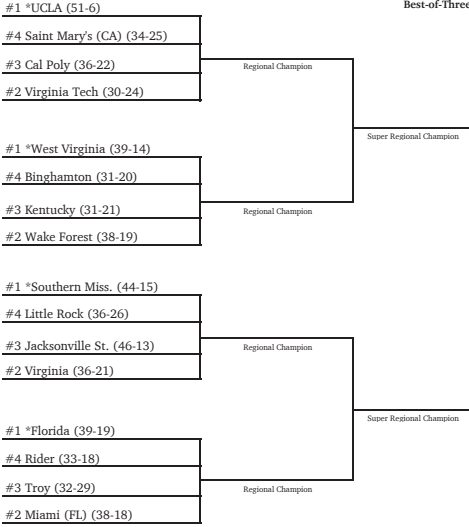

2026 SEC Baseball

2026 NCAA Division I Baseball Championship