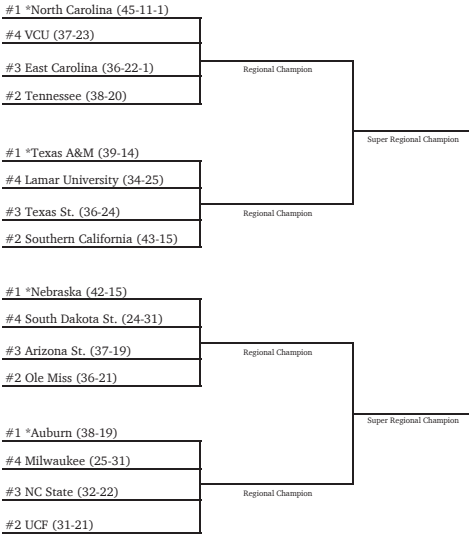

National Top 16 Seeds

1. UCLA (51-6)
2. Georgia Tech (48-9)
3. Georgia (46-12)
4. Auburn (38-19)
5. North Carolina (45-11-1)
6. Texas (40-13)
7. Alabama (37-19)
8. Florida (39-19)
9. Southern Miss. (44-15)
10. Florida St. (38-17)
11. Oregon (40-16)
12. Texas A&M (39-14)
13. Nebraska (42-15)
14. Mississippi St. (40-17)
15. Kansas (42-16)
16. West Virginia (39-14)