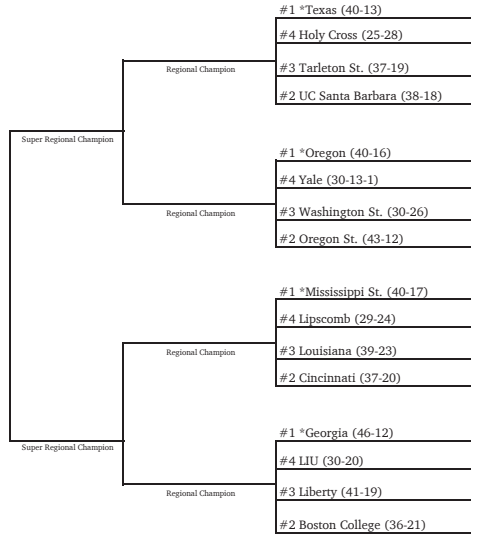

National Top 16 Seeds

1. UCLA (51-6)
2. Georgia Tech (48-9)
3. Georgia (46-12)
4. Auburn (38-19)
5. North Carolina (45-11-1)
6. Texas (40-13)
7. Alabama (37-19)
8. Florida (39-19)
9. Southern Miss. (44-15)
10. Florida St. (38-17)
11. Oregon (40-16)
12. Texas A&M (39-14)
13. Nebraska (42-15)
14. Mississippi St. (40-17)
15. Kansas (42-16)
16. West Virginia (39-14)