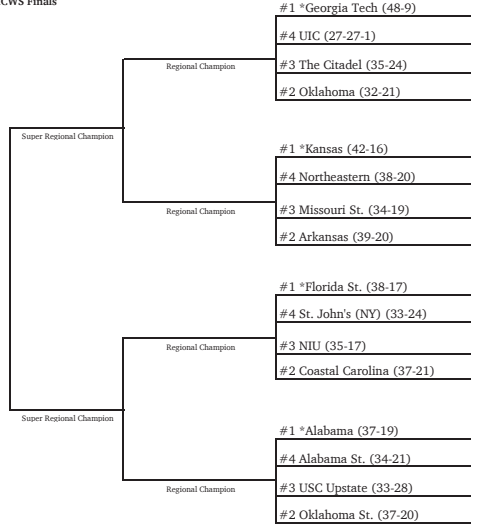

National Top 16 Seeds

1. UCLA (51-6)
2. Georgia Tech (48-9)
3. Georgia (46-12)
4. Auburn (38-19)
5. North Carolina (45-11-1)
6. Texas (40-13)
7. Alabama (37-19)
8. Florida (39-19)
9. Southern Miss. (44-15)
10. Florida St. (38-17)
11. Oregon (40-16)
12. Texas A&M (39-14)
13. Nebraska (42-15)
14. Mississippi St. (40-17)
15. Kansas (42-16)
16. West Virginia (39-14)