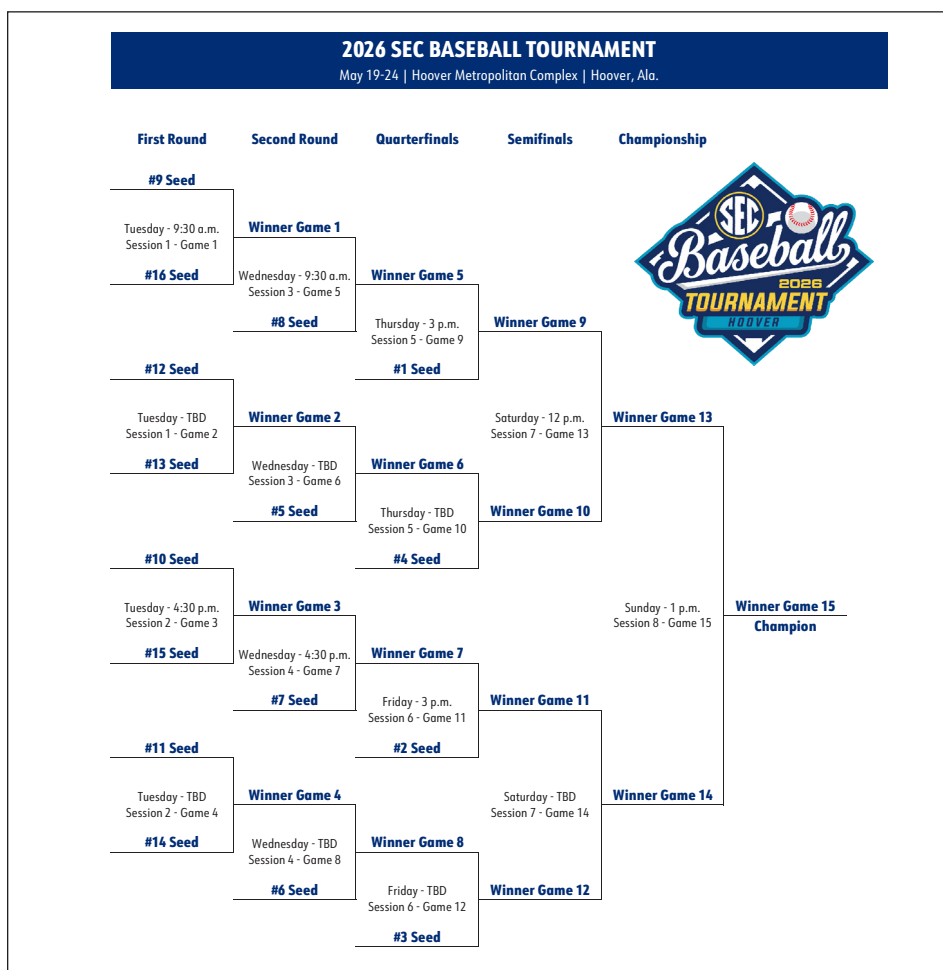

1. **1. Two-Team Tie.** The following procedure will be used in the following order until the tie is broken:
   - A. Won-lost results of head-to-head competition between the two tied teams.
   - B. Won-lost percentage of the two teams against all common opponents
   - C. Won-lost percentage of the two teams versus the highest seed using common opponents only (and proceeding through the last seed, if necessary)
   - D. Best cumulative winning percentage of all Conference opponents
   - E. Coin flip by the Commissioner.
2. **2. Three-Team Tie (or more).** The following procedure will be used in the following order until the tie is broken: (Note: If the three tied teams have three different records against each other, they shall be seeded in best-percentage order.) Otherwise, once the tie has been reduced to two teams, the two-team tiebreaker procedure will be used.
   - A. If all tied teams are common opponents: Total won-lost percentage of games played among the tied teams.
   - B. Won-lost percentage of the tied teams against all common opponents
   - C. Won-lost percentage of the tied teams versus the highest seed using common opponents only, and proceeding through the lowest seed, if necessary. In the event of multiple ties, they shall be broken from first to last (e.g. a tie for first place will be broken before a tie for fourth place).
   - D. Best cumulative winning percentage of all Conference opponents.
   - E. If three or more teams still are tied, the Commissioner will conduct a draw.