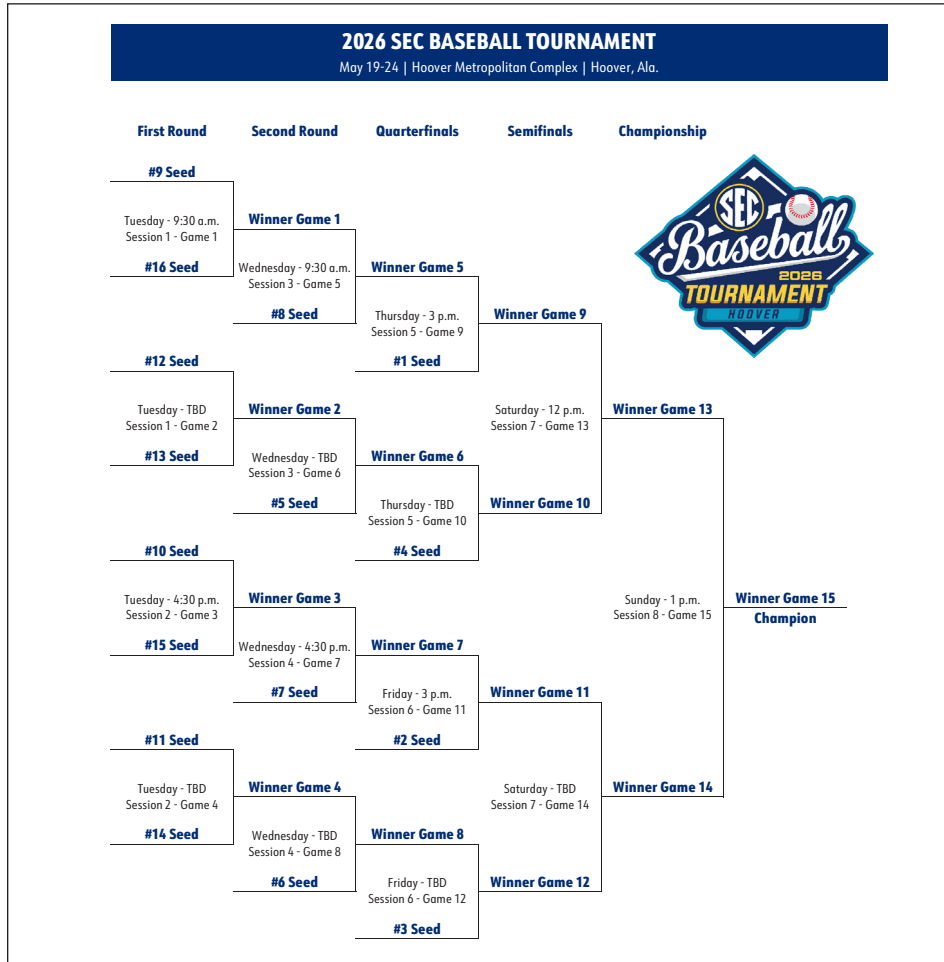

1. Two-Team Tie. The following procedure will be used in the following order until the tie is broken:
  - A. Won-lost results of head-to-head competition between the two tied teams.
  - B. Won-lost percentage of the two teams against all common opponents
  - C. Won-lost percentage of the two teams versus the highest seed using common opponents only (and proceeding through the last seed, if necessary)
  - D. Best cumulative winning percentage of all Conference opponents
  - E. Coin flip by the Commissioner.
2. Three-Team Tie (or more). The following procedure will be used in the following order until the tie is broken: (Note: If the three tied teams have three different records against each other, they shall be seeded in best-percentage order.) Otherwise, once the tie has been reduced to two teams, the two-team tiebreaker procedure will be used.
  - A. If all tied teams are common opponents: Total won-lost percentage of games played among the tied teams.
  - B. Won-lost percentage of the tied teams against all common opponents
  - C. Won-lost percentage of the tied teams versus the highest seed using common opponents only, and proceeding through the lowest seed, if necessary. In the event of multiple ties, they shall be broken from first to last (e.g. a tie for first place will be broken before a tie for fourth place).
  - D. Best cumulative winning percentage of all Conference opponents.
  - E. If three or more teams still are tied, the Commissioner will conduct a draw.