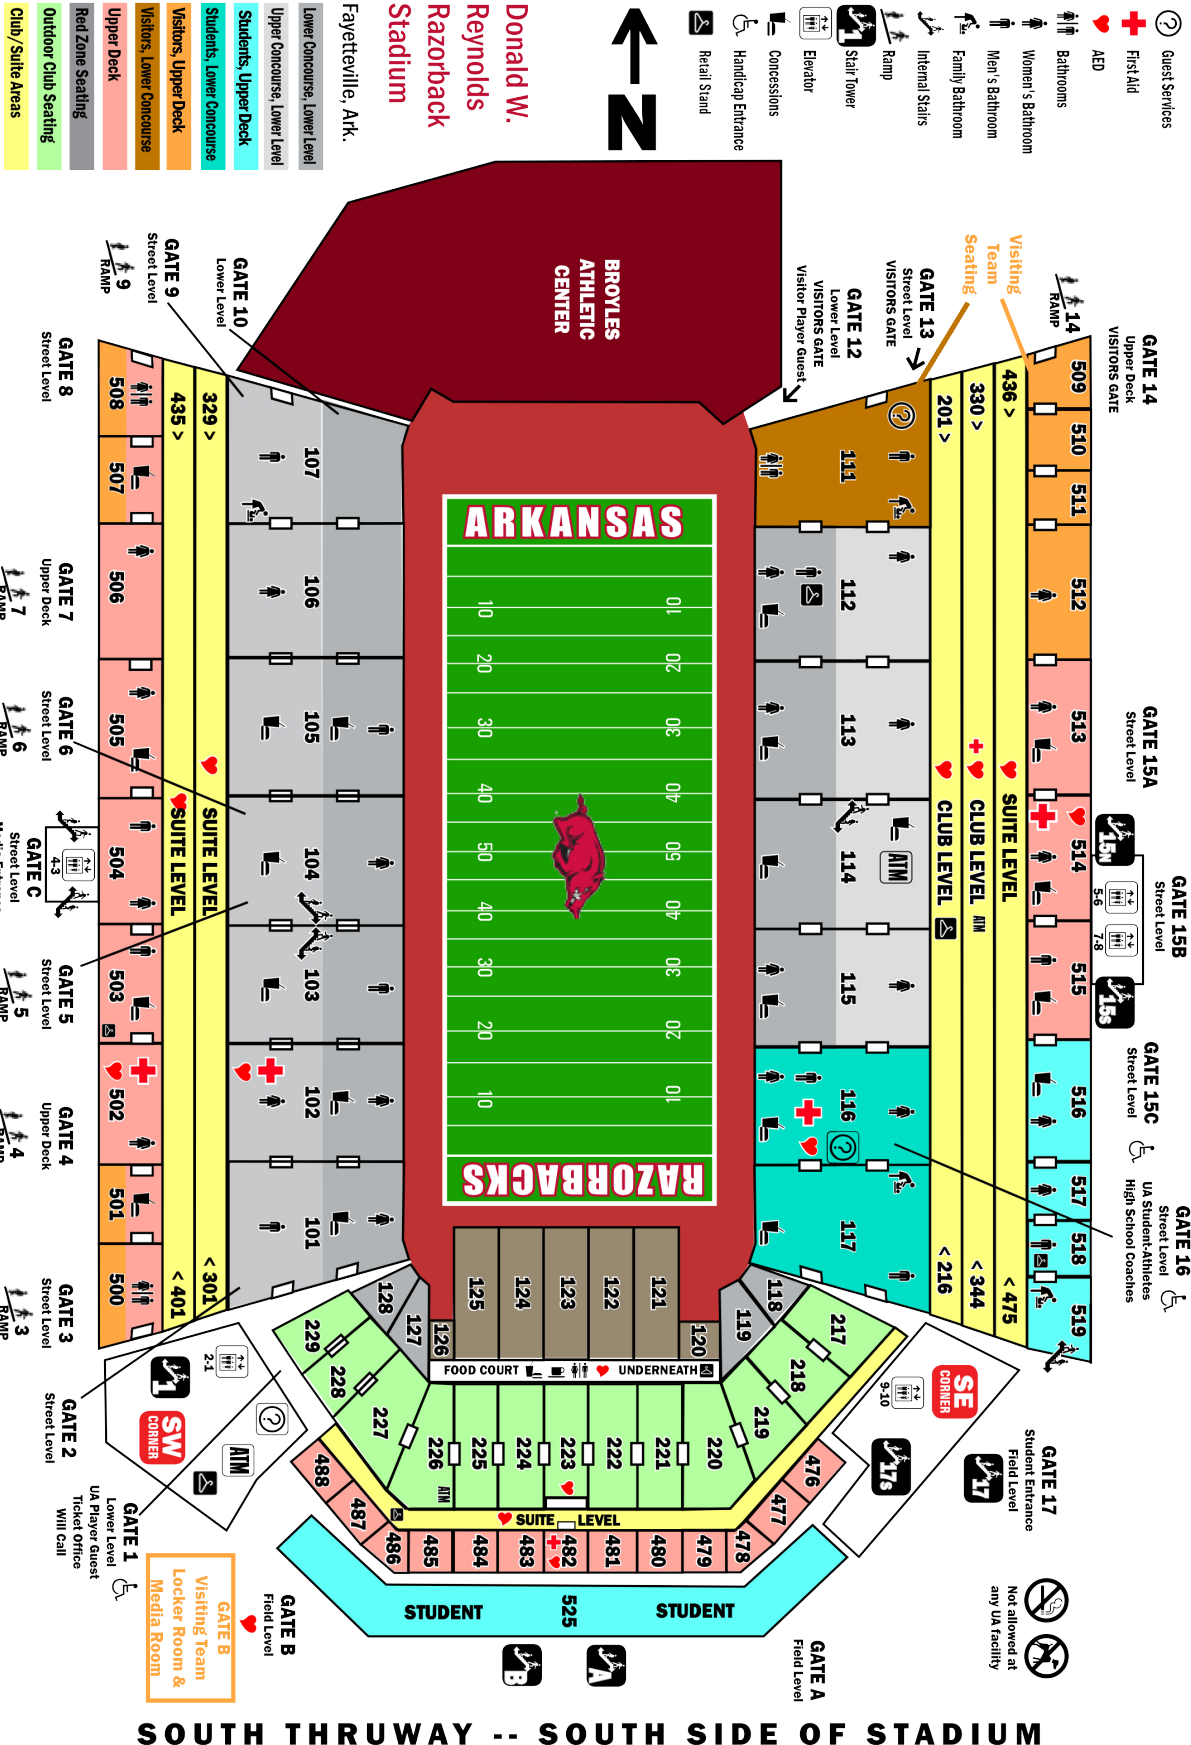

FAN GUIDE

2015

STADIUM DRIVE -- EAST SIDE OF STADIUM

RAZORBACK ROAD -- WEST SIDE OF STADIUM