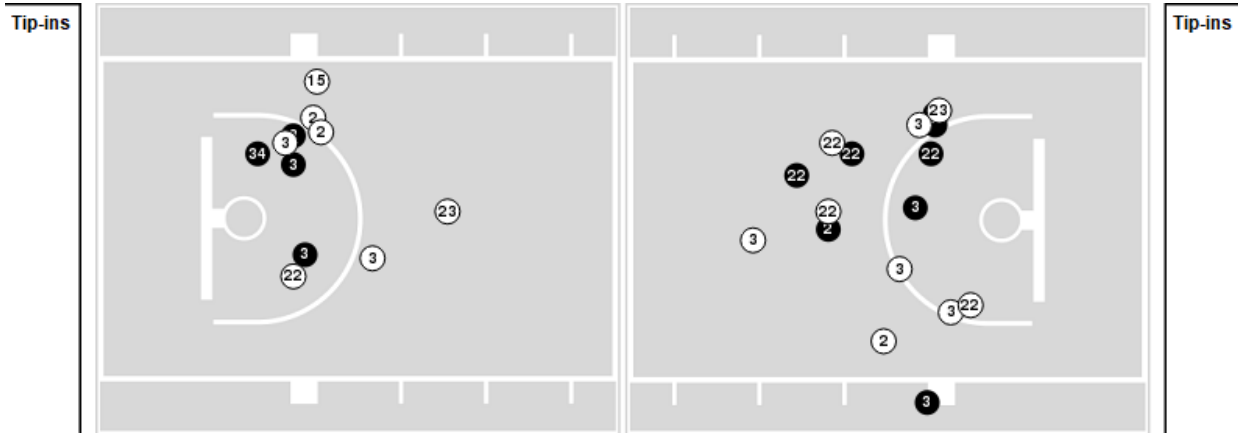

Blow Up Chart

● Made ○ Missed N - Player Number

Arkansas	M/A	%
Field Goals	23/60	38
2 Points	14/33	42
3 Points	9/27	33
Free Throws	12/14	86

Arkansas	M/A	%
Points in the Paint	24 (12 / 28)	43
Fast Break Points	5 (3/3)	100
Second Chance Points	13 (6/9)	67
Effective FG%	46