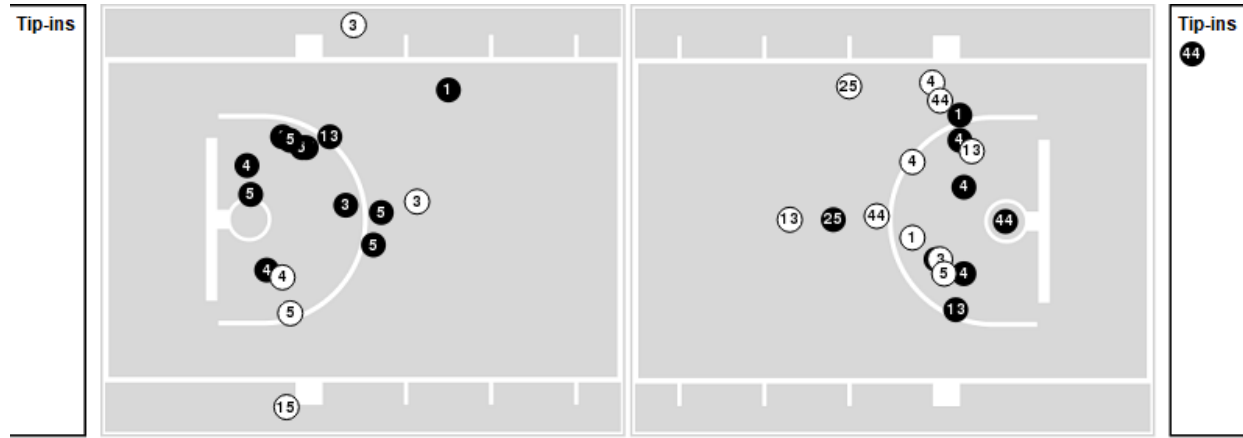

Officials: Timothy Greene, Marla Gearhart, Jeff Wooten

Players => AllFG Types=>AllResults=>All
Fairfield

All Field Goals

Blow Up Chart

● Made ○ Missed N - Player Number

Fairfield	M/A	%
Field Goals	33/68	49
2 Points	20/38	53
3 Points	13/30	43
Free Throws	2/2	100