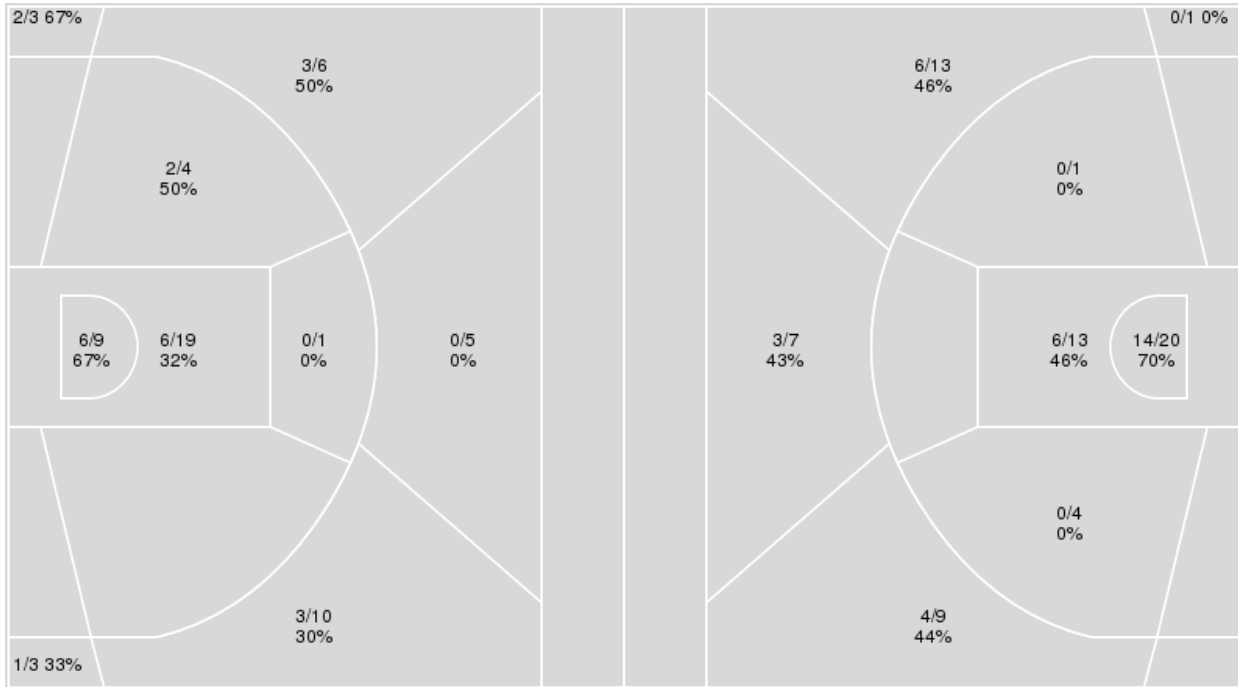

Fairfield at Arkansas

11/04/24 Bud Walton Arena, Fayetteville
2024-25 Women's Basketball

Game Time: 6:30 PM
Game Duration: 1:41
Attendance: 2,034

Officials: Timothy Greene, Marla Gearhart, Jeff Wooten

{ Players => 1, 2, 3, 3, 10, 15, 16, 20, 21, 22, 23, 25, 34, 44; } FG
Types => All; Results => All;

{ Players => All; } FG Types => All; Results => All;

Arkansas

Fairfield

Arkansas	M/A	%
Field Goals	23/60	38
2 Points	14/33	42
3 Points	9/27	33
Free Throws	12/14	86

Fairfield	M/A	%
Field Goals	33/68	49
2 Points	20/38	53
3 Points	13/30	43
Free Throws	2/2	100