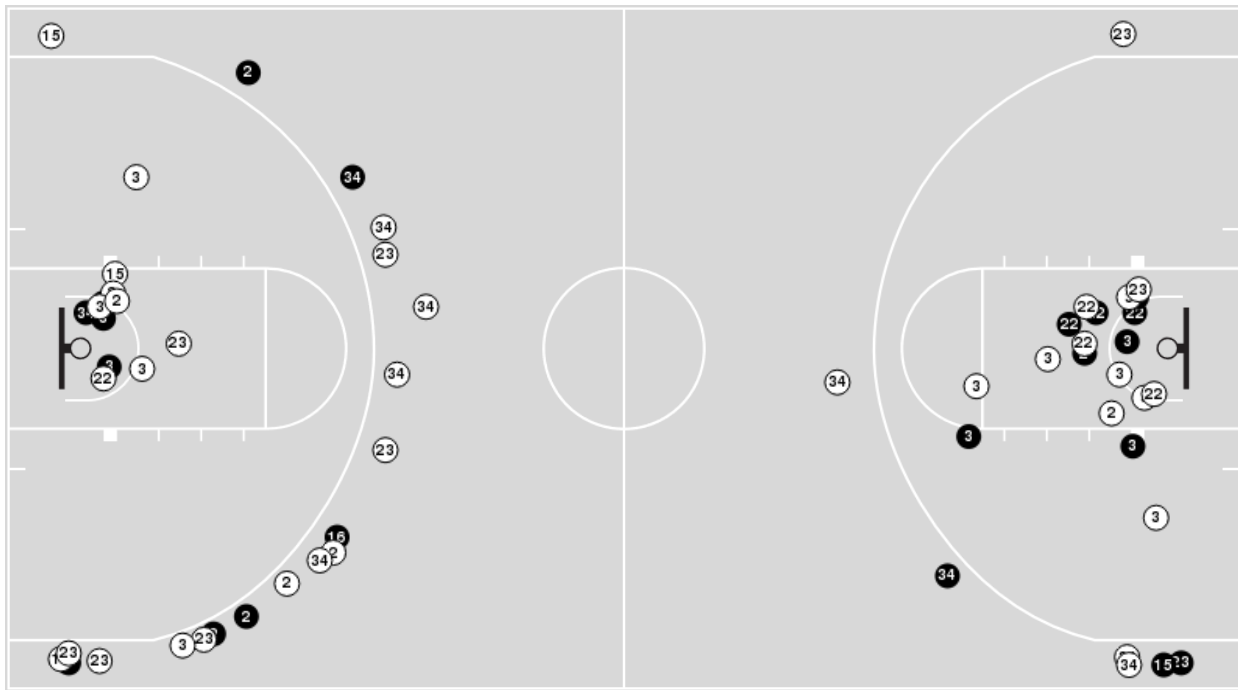

Fairfield at Arkansas

11/04/24 Bud Walton Arena, Fayetteville
2024-25 Women's Basketball

Game Time: 6:30 PM
Game Duration: 1:41
Attendance: 2,034

Officials: Timothy Greene, Marla Gearhart, Jeff Wooten

Players => 1, 2, 3, 3, 10, 15, 16, 20, 21, 22, 23, 25, 34, 44FG Types=>AllResults=>All

Arkansas

All Field Goals