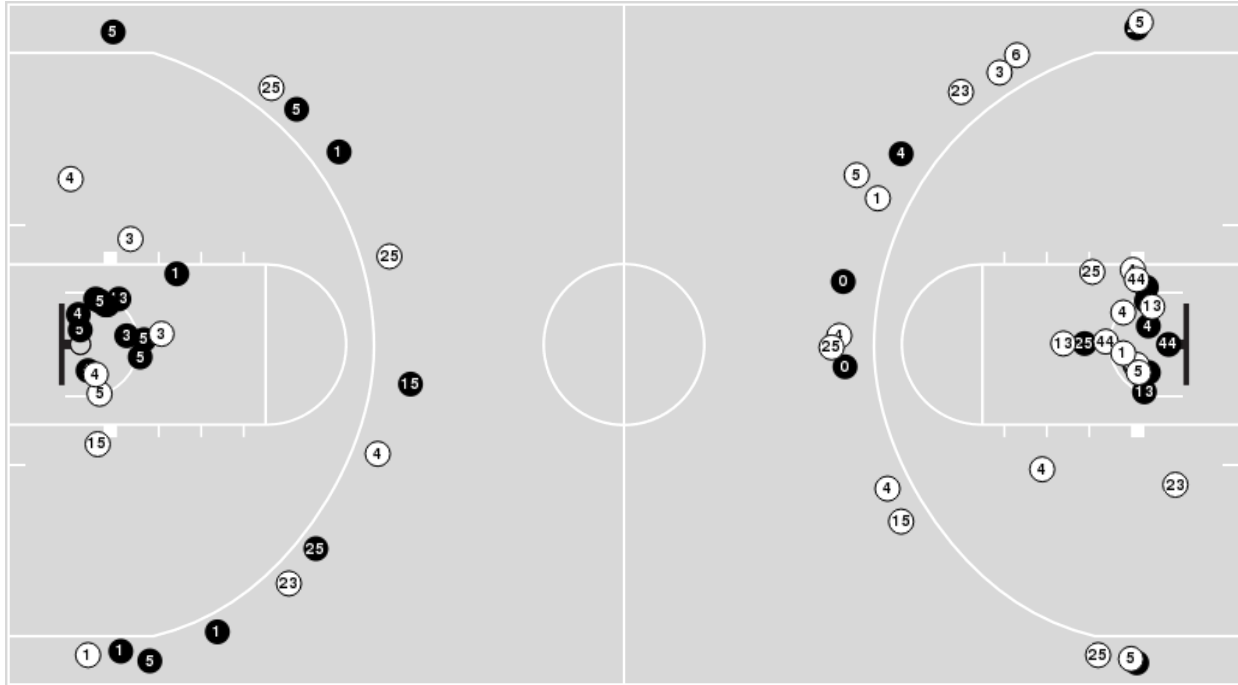

Officials: Timothy Greene, Marla Gearhart, Jeff Wooten

Players => AllFG Types=>AllResults=>All
Fairfield

All Field Goals