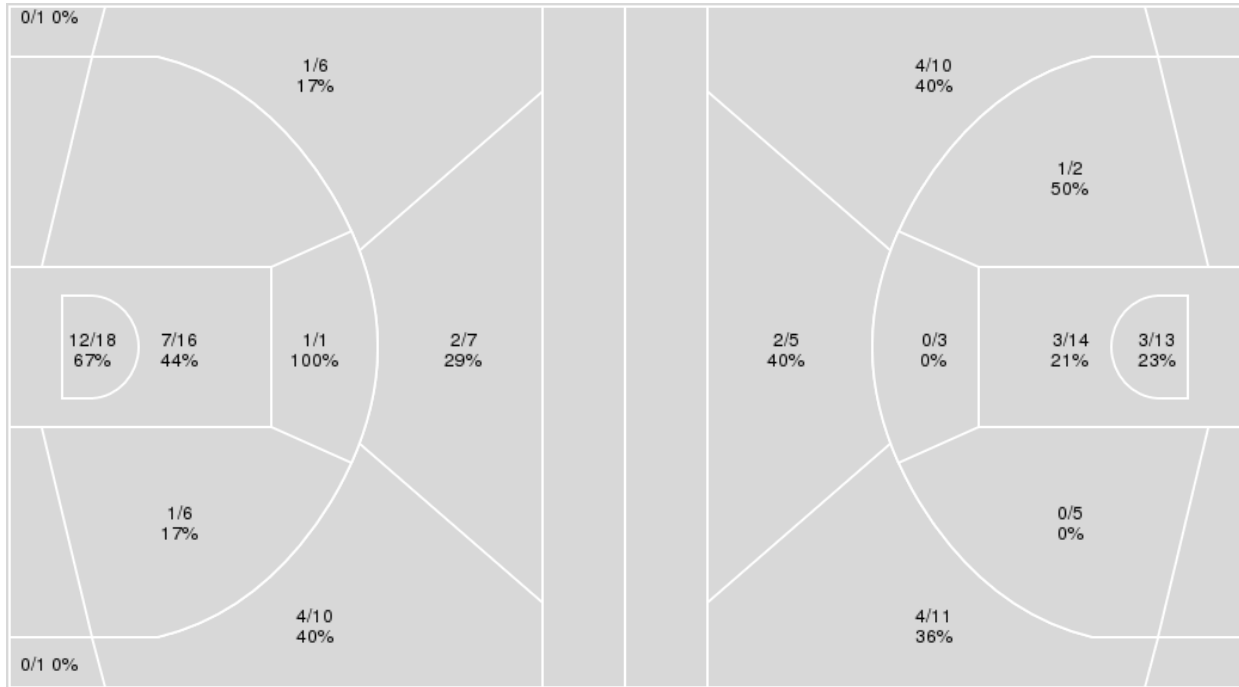

Officials: Pualani Spurlock, Ryan Durham, Adrienne Gilmore-Nichols

{ Players => 1, 2, 3, 10, 15, 16, 20, 21, 22, 23, 25, 34, 44; } FG Types => All; Results => All;

{ Players => All; } FG Types => All; Results => All;

Arkansas

Southeast Mo. St.

Arkansas	M/A	%
Field Goals	28/66	42
2 Points	21/41	51
3 Points	7/25	28
Free Throws	21/24	88

Southeast Mo. St.	M/A	%
Field Goals	17/63	27
2 Points	7/37	19
3 Points	10/26	38
Free Throws	1/2	50