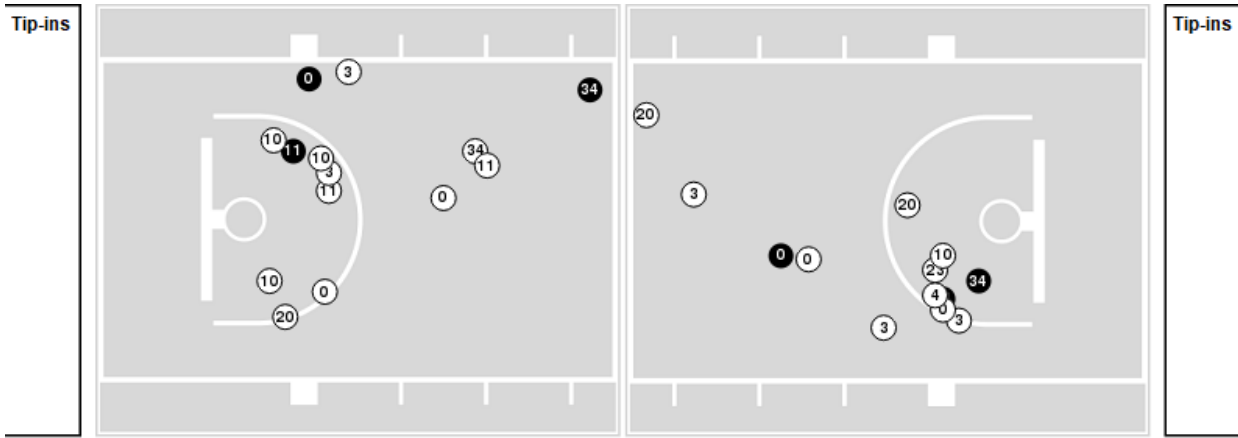

Blow Up Chart

● Made   ○ Missed   N - Player Number

Southeast Mo. St.	M/A	%
Field Goals	17/63	27
2 Points	7/37	19
3 Points	10/26	38
Free Throws	1/2	50

Southeast Mo. St.	M/A	%
Points in the Paint	12 (6 / 27)	22
Fast Break Points	2 (1/1)	100
Second Chance Points	6 (3/6)	50
Effective FG%	35