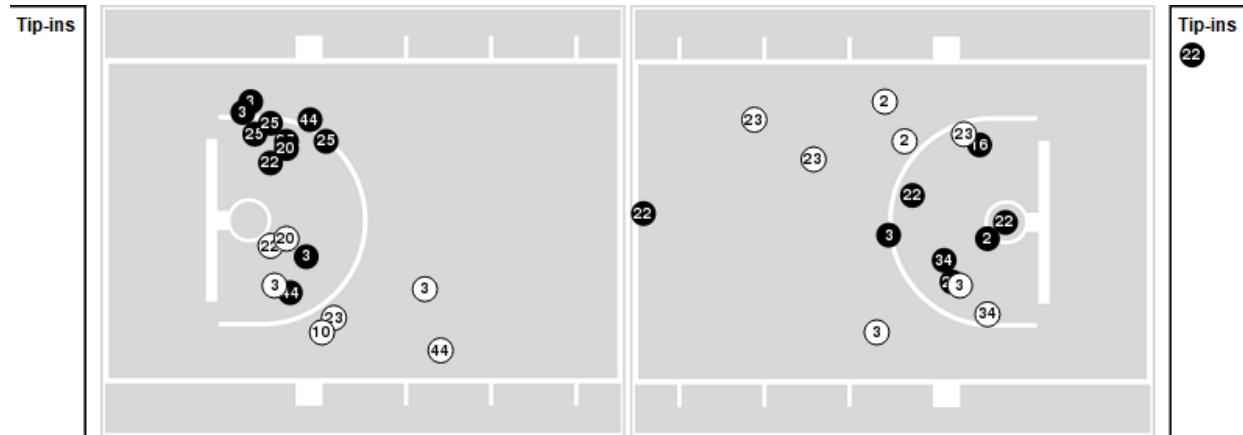

Blow Up Chart

● Made ○ Missed N - Player Number

Arkansas	M/A	%
Field Goals	28/66	42
2 Points	21/41	51
3 Points	7/25	28
Free Throws	21/24	88

Arkansas	M/A	%
Points in the Paint	38 (19 / 34)	56
Fast Break Points	11 (8/9)	89
Second Chance Points	19 (11/17)	65
Effective FG%	48