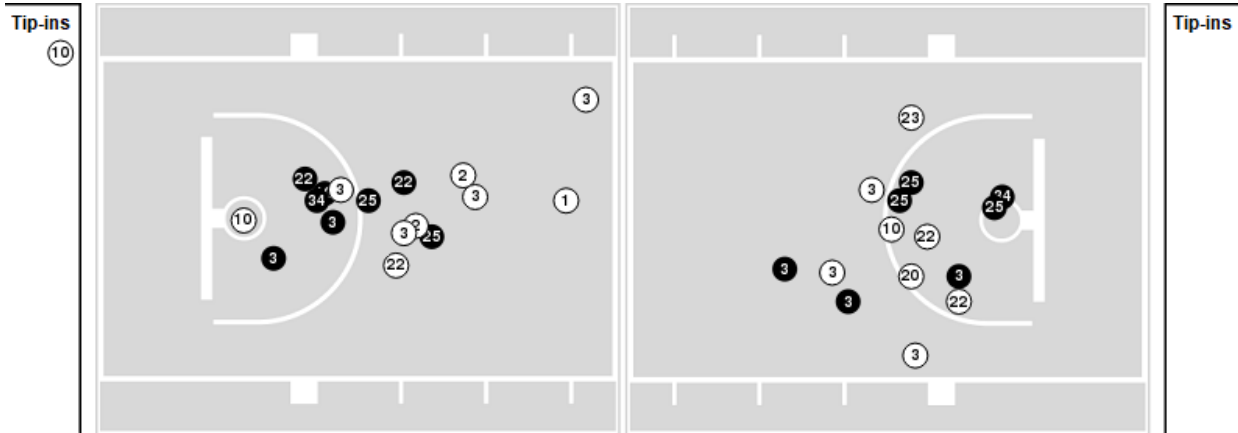

Blow Up Chart

● Made   ○ Missed   N - Player Number

Arkansas	M/A	%
Field Goals	25/73	34
2 Points	16/40	40
3 Points	9/33	27
Free Throws	10/14	71

Arkansas	M/A	%
Points in the Paint	32 (16 / 33)	48
Fast Break Points	11 (5/6)	83
Second Chance Points	14 (9/14)	64
Effective FG%	40