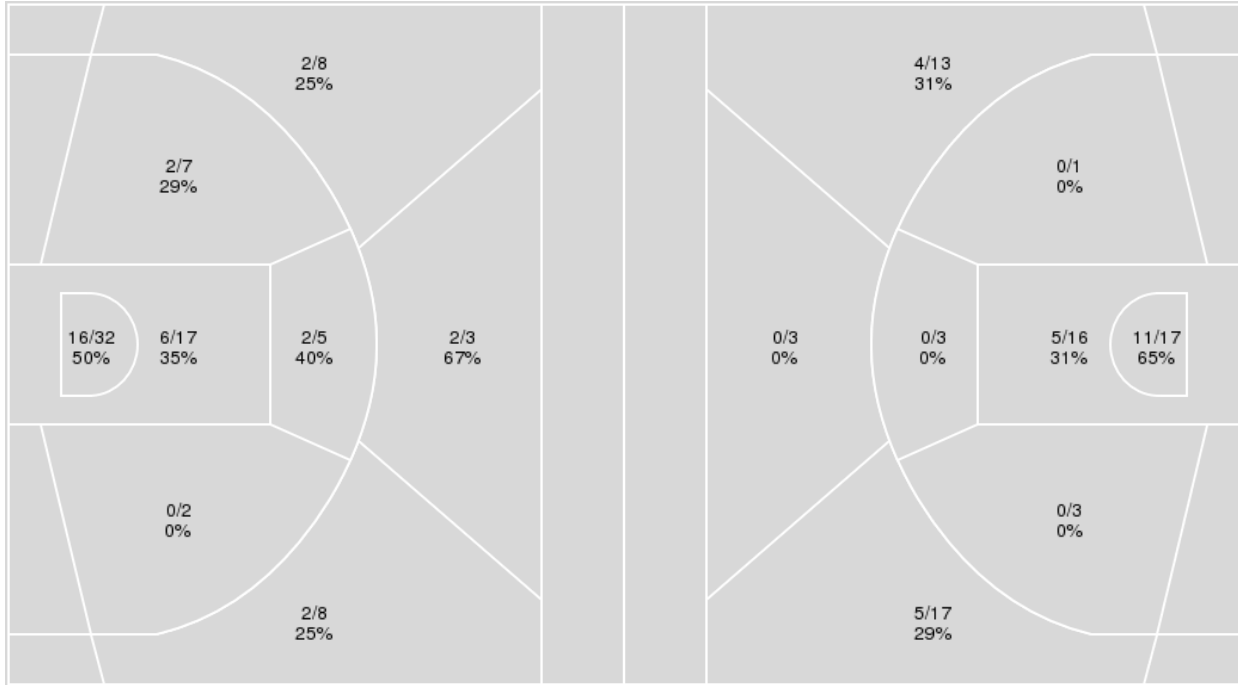

Troy at Arkansas

12/19/24 Harrah's Cherokee Casino, Cherokee, NC
2024-25 Women's Basketball

Officials: Jody Cantrell, D'Lynn Schertz, Carla Jeter

{ Players => All; } FG Types => All; Results => All;

{ Players => All; } FG Types => All; Results => All;

Troy

Arkansas

Troy	M/A	%
Field Goals	32/82	39
2 Points	26/63	41
3 Points	6/19	32
Free Throws	7/10	70

Arkansas	M/A	%
Field Goals	25/73	34
2 Points	16/40	40
3 Points	9/33	27
Free Throws	10/14	71