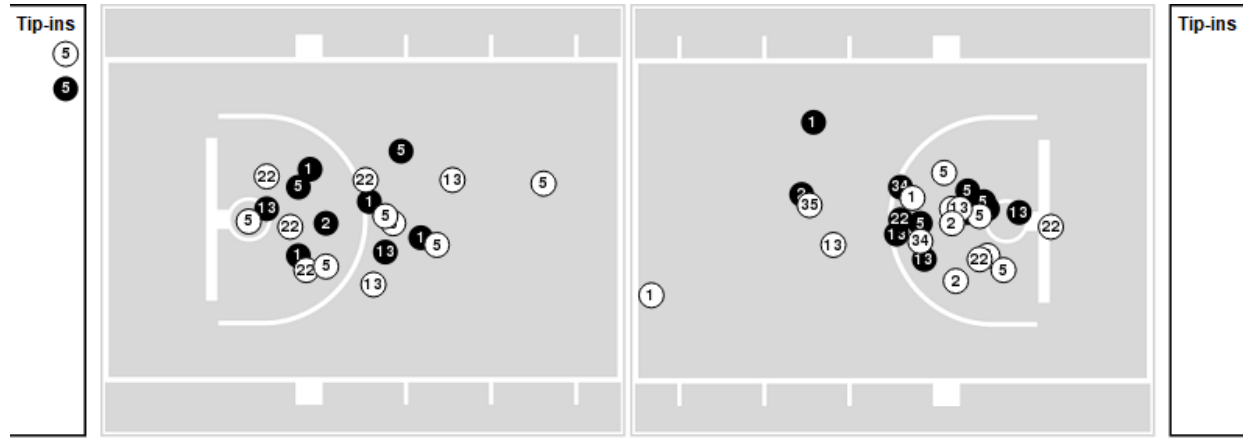

Blow Up Chart

● Made   ○ Missed   N - Player Number

Troy	M/A	%
Field Goals	32/82	39
2 Points	26/63	41
3 Points	6/19	32
Free Throws	7/10	70

Troy	M/A	%
Points in the Paint	44 (22 / 49)	45
Fast Break Points	24 (12/13)	92
Second Chance Points	12 (7/19)	37
Effective FG%	43