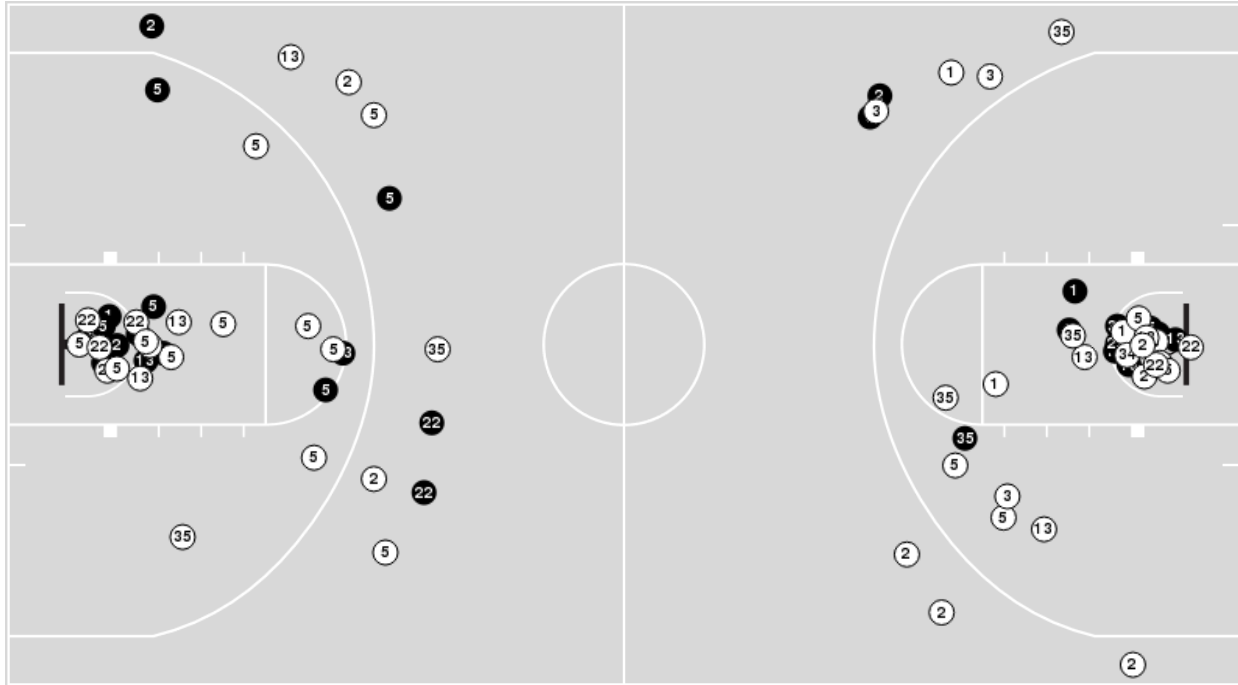

Troy at Arkansas

12/19/24 Harrah's Cherokee Casino, Cherokee, NC
2024-25 Women's Basketball

Officials: Jody Cantrell, D'Lynn Schertz, Carla Jeter

Players => AllFG Types=>AllResults=>All

Troy

All Field Goals