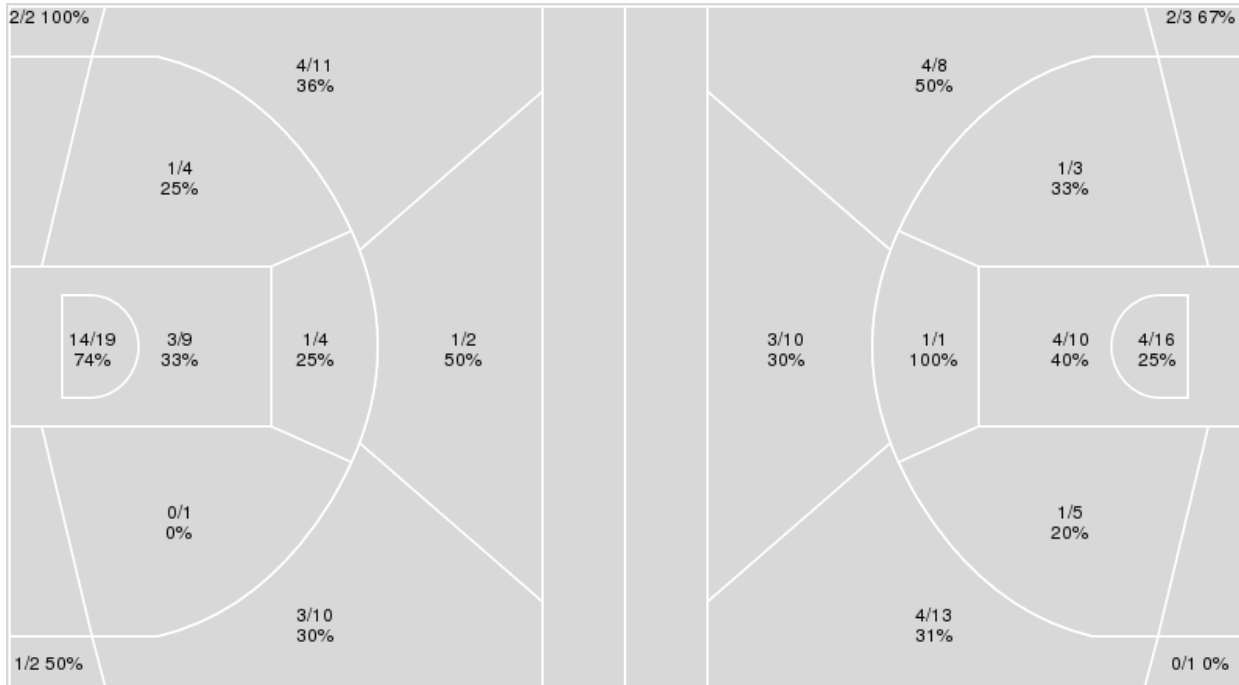

Officials: Brian Hall, Angel Kent, Nicole Brannon

{ Players => All; } FG Types => All; Results => All;

{ Players => All; } FG Types => All; Results => All;

Arkansas

Central Ark.

Arkansas	M/A	%
Field Goals	30/64	47
2 Points	19/37	51
3 Points	11/27	41
Free Throws	16/25	64

Central Ark.	M/A	%
Field Goals	24/70	34
2 Points	11/35	31
3 Points	13/35	37
Free Throws	9/15	60