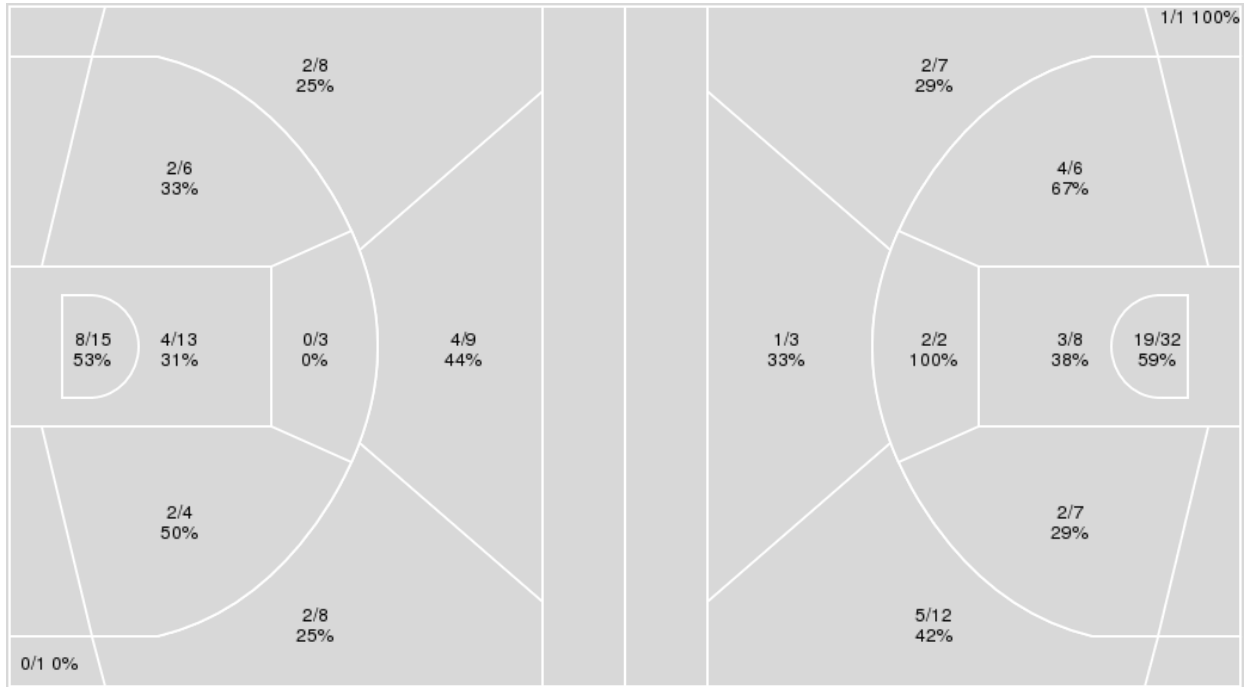

LSU at Arkansas

01/02/25 Bud Walton Arena, Fayetteville
2024-25 Women's Basketball

Officials: Dee Kantner, Denise Brooks, Billy Smith

{ Players => All; } FG Types => All; Results => All;

{ Players => All; } FG Types => All; Results => All;

Arkansas

LSU

Arkansas	M/A	%
Field Goals	24/67	36
2 Points	16/41	39
3 Points	8/26	31
Free Throws	8/8	100

LSU	M/A	%
Field Goals	39/78	50
2 Points	30/55	55
3 Points	9/23	39
Free Throws	11/13	85