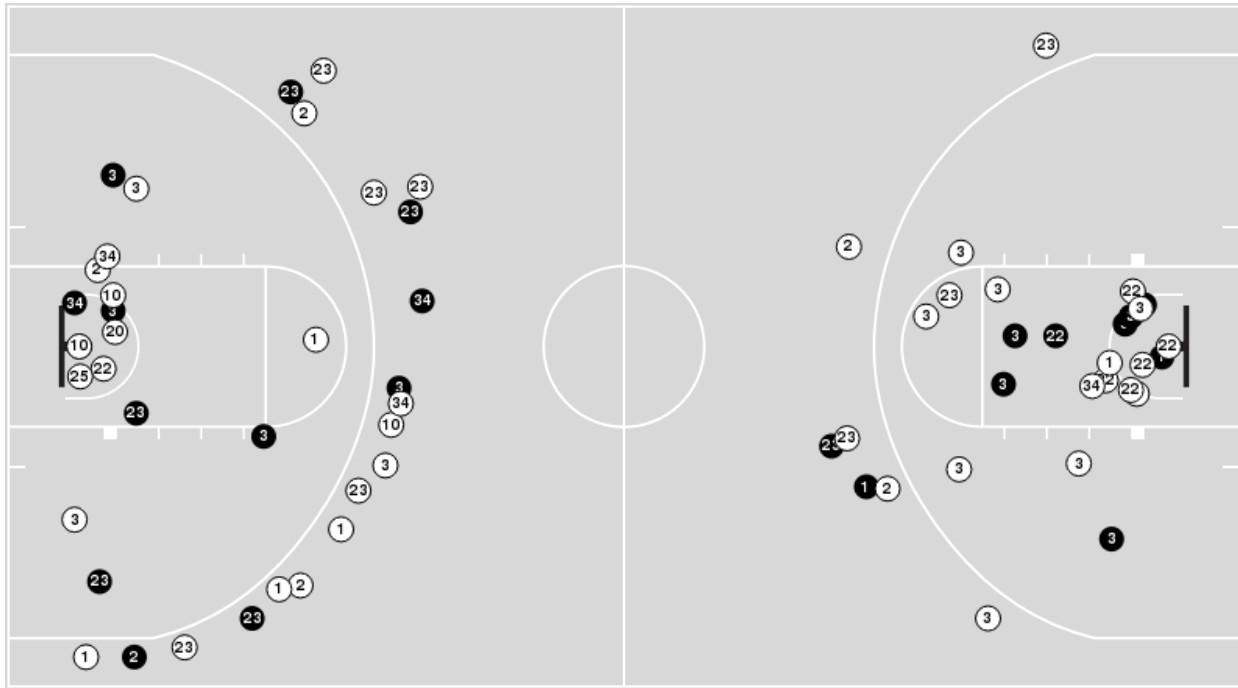

LSU at Arkansas

01/02/25 Bud Walton Arena, Fayetteville
2024-25 Women's Basketball

Officials: Dee Kantner, Denise Brooks, Billy Smith

Players => AllFG Types=>AllResults=>All

Arkansas

All Field Goals

Blow Up Chart