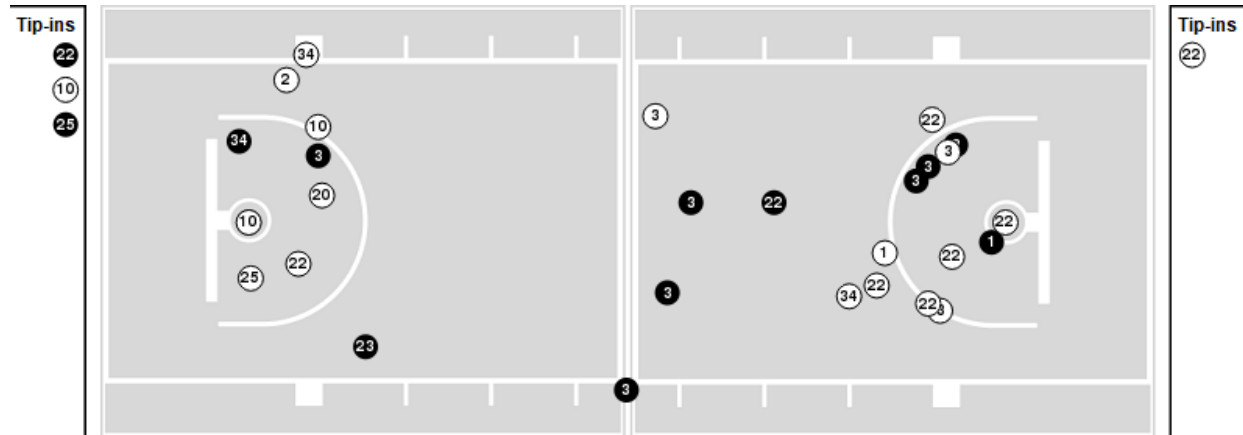

Blow Up Chart

● Made   ○ Missed   N - Player Number

Arkansas	M/A	%
Field Goals	24/67	36
2 Points	16/41	39
3 Points	8/26	31
Free Throws	8/8	100

Arkansas	M/A	%
Points in the Paint	24 (12 / 28)	43
Fast Break Points	2 (2/2)	100
Second Chance Points	10 (5/13)	38
Effective FG%	42