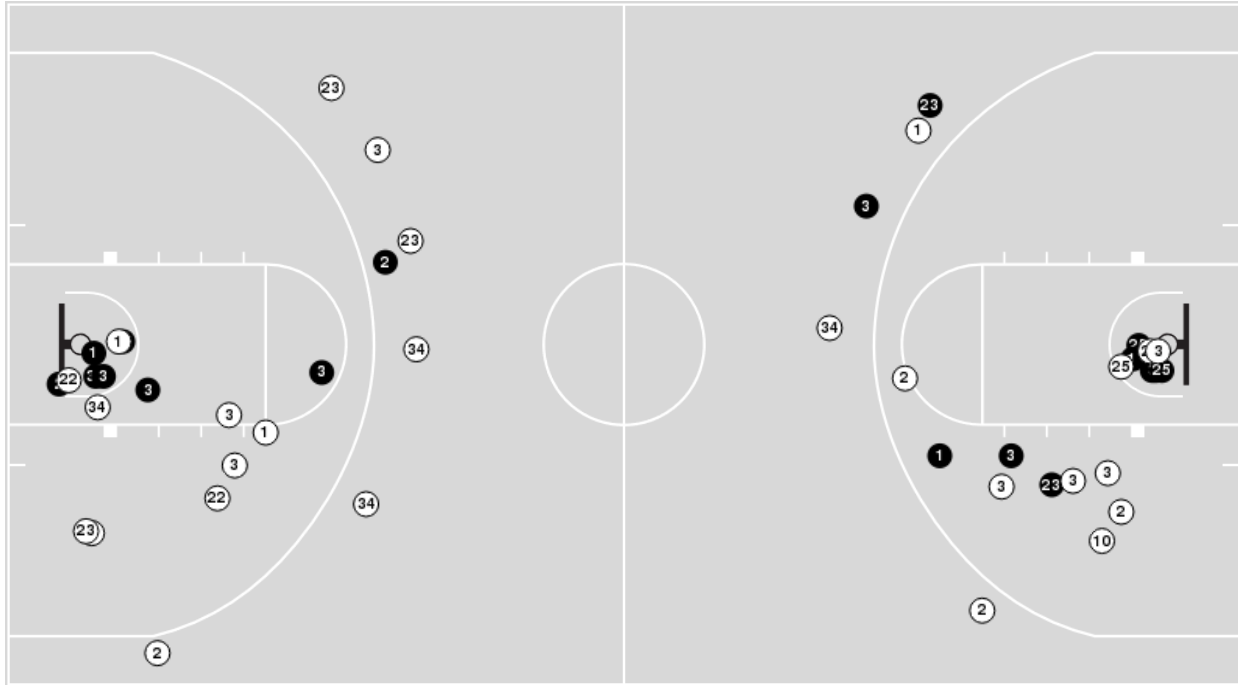

Arkansas at Texas

01/05/25 Moody Center, Austin
2024-25 Women's Basketball

Officials: Gina Cross, Natasha Camy, Douglas Knight

Players => AllFG Types=>AllResults=>All

Arkansas

All Field Goals