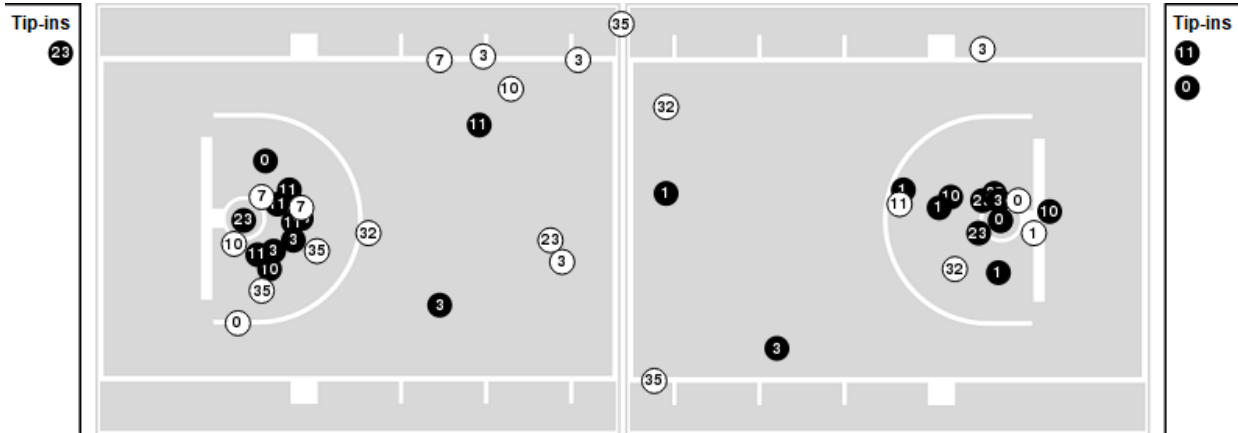

**Arkansas at Texas**

01/05/25 Moody Center, Austin  
2024-25 Women's Basketball

Officials: Gina Cross, Natasha Camy, Douglas Knight

Players => AllFG Types=>AllResults=>All

**Texas**

**All Field Goals**

**Blow Up Chart**