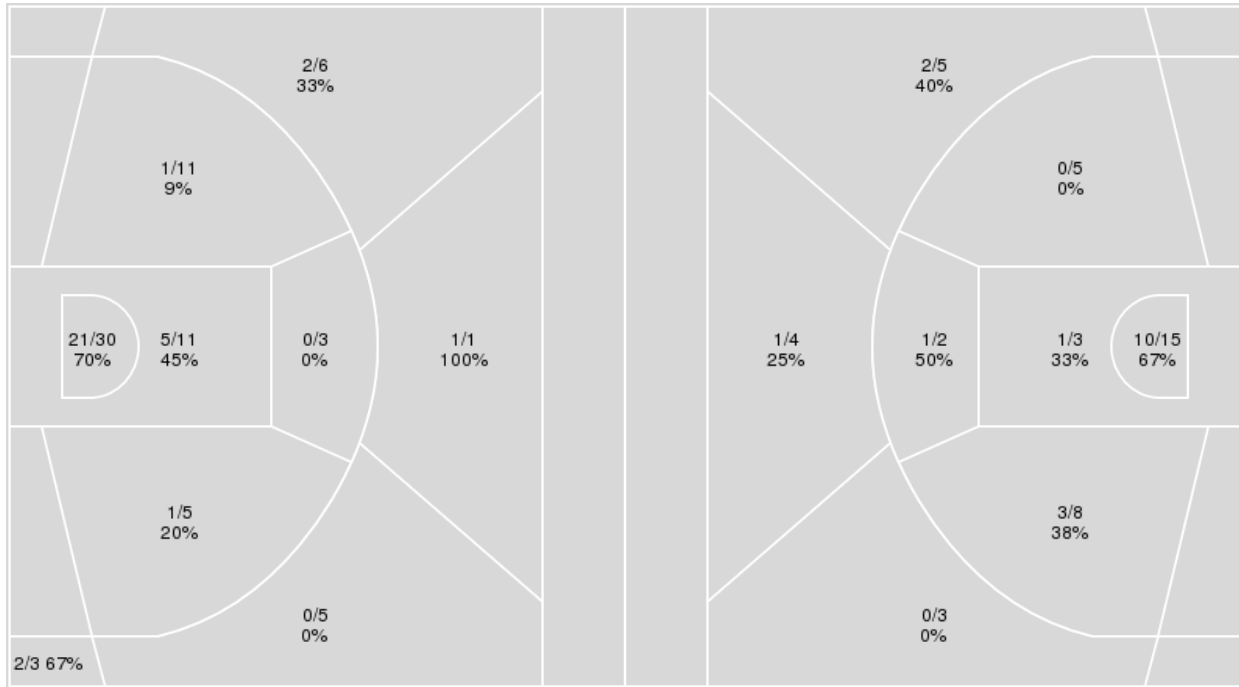

Arkansas at Texas

01/05/25 Moody Center, Austin
2024-25 Women's Basketball

Officials: Gina Cross, Natasha Camy, Douglas Knight

{ Players => All; } FG Types => All; Results => All;

{ Players => All; } FG Types => All; Results => All;

Texas

Arkansas

Texas	M/A	%
Field Goals	33/75	44
2 Points	28/60	47
3 Points	5/15	33
Free Throws	19/26	73

Arkansas	M/A	%
Field Goals	18/45	40
2 Points	15/33	45
3 Points	3/12	25
Free Throws	17/22	77