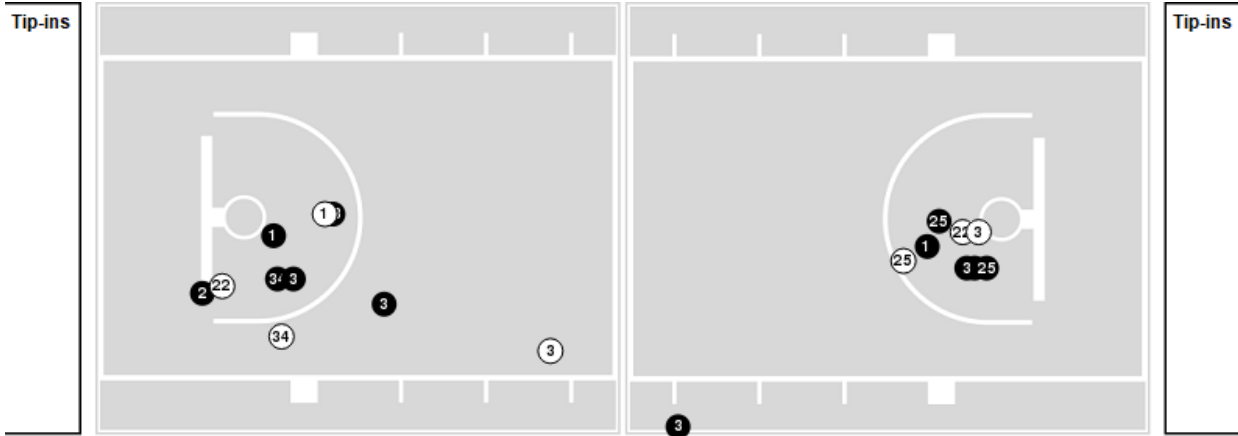

Blow Up Chart

● Made   ○ Missed   N - Player Number

Arkansas	M/A	%
Field Goals	18/45	40
2 Points	15/33	45
3 Points	3/12	25
Free Throws	17/22	77

Arkansas	M/A	%
Points in the Paint	22 (11 / 18)	61
Fast Break Points	5 (2/2)	100
Second Chance Points	4 (3/8)	38
Effective FG%	43