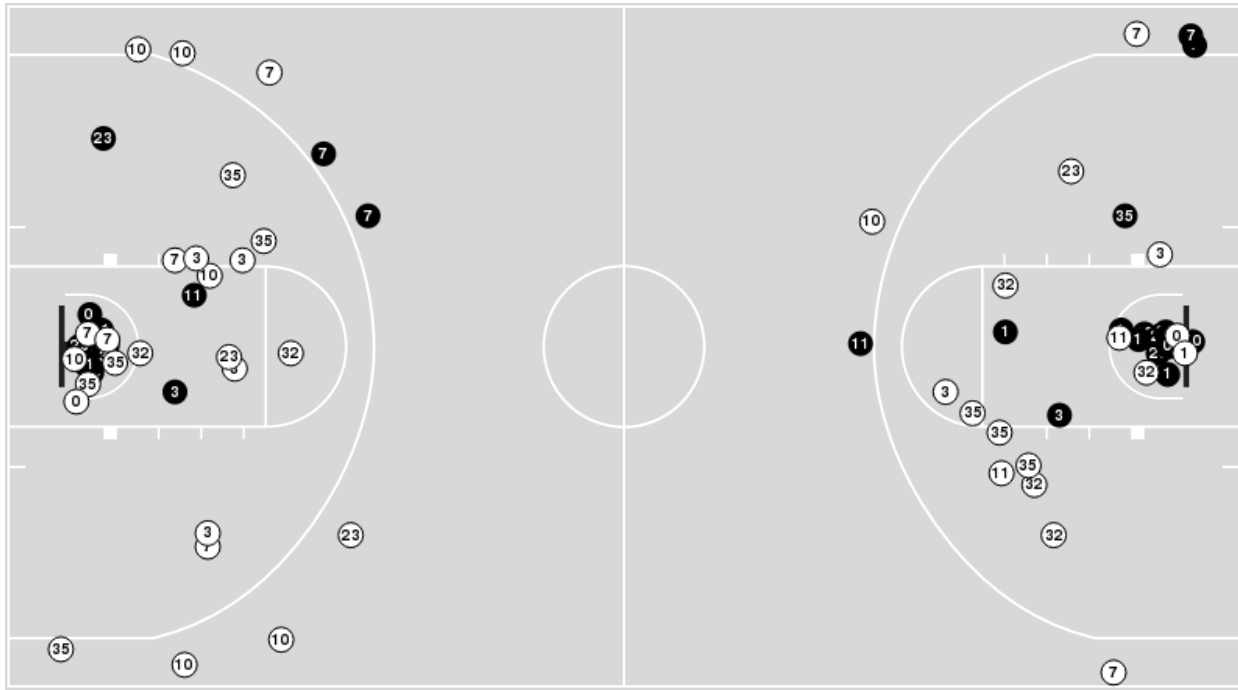

**Arkansas at Texas**

01/05/25 Moody Center, Austin  
2024-25 Women's Basketball

Officials: Gina Cross, Natasha Camy, Douglas Knight

Players => AllFG Types=>AllResults=>All

**Texas**

**All Field Goals**

**Blow Up Chart**