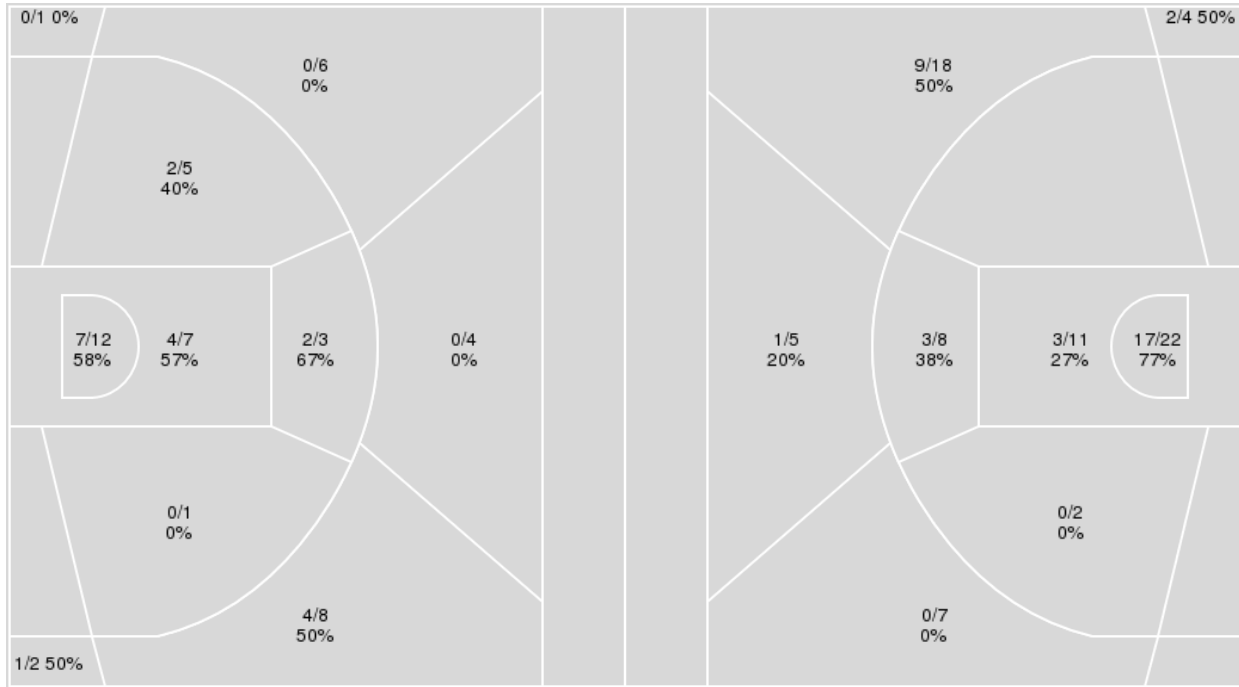

Officials: Tiffany Bird, Brian Garland, Brandon Enterline

{ Players => All; } FG Types => All; Results => All;

{ Players => All; } FG Types => All; Results => All;

Arkansas

Tennessee

Arkansas	M/A	%
Field Goals	20/49	41
2 Points	15/28	54
3 Points	5/21	24
Free Throws	18/25	72

Tennessee	M/A	%
Field Goals	35/77	45
2 Points	23/43	53
3 Points	12/34	35
Free Throws	11/17	65