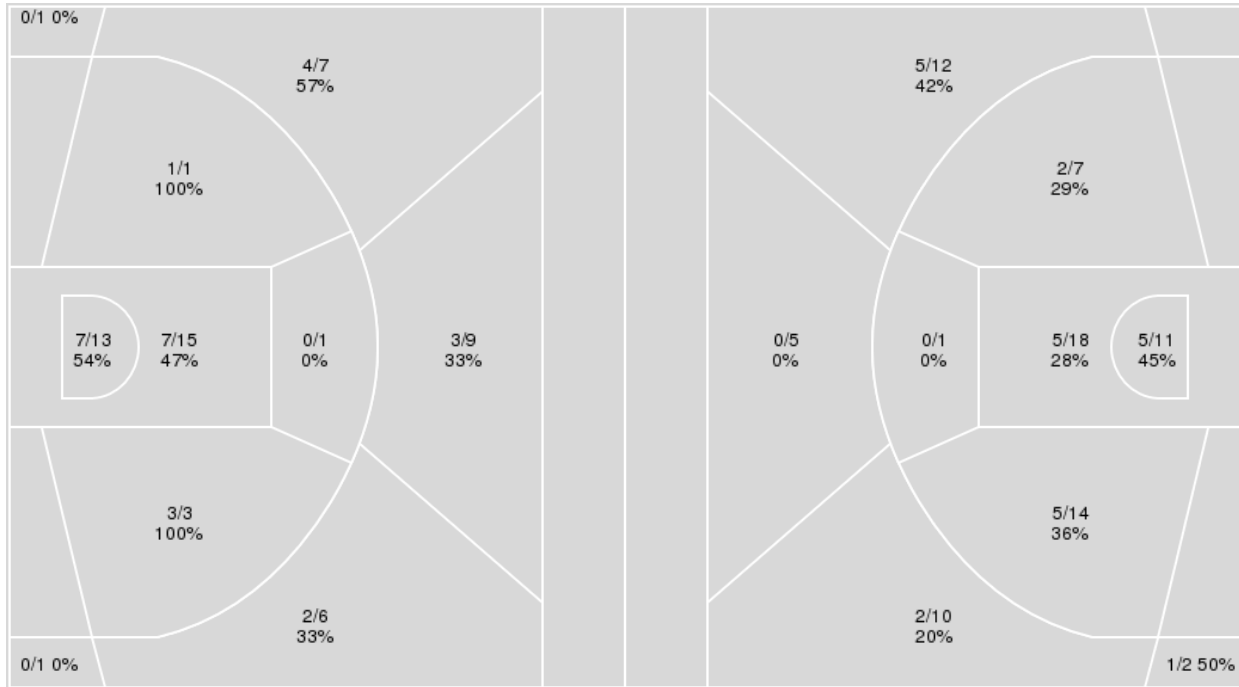

Officials: Gina Cross, Ify Seales, Daniel Drake

{ Players => 1, 2, 3, 10, 15, 16, 20, 21, 22, 23, 25, 34, 44; } FG Types => All; Results => All;

{ Players => 0, 1, 2, 3, 4, 5, 7, 10, 11, 21, 22, 35, 44, 54; } FG Types => All; Results => All;

Arkansas

Tex. A&M-Commerce

Arkansas	M/A	%
Field Goals	27/57	47
2 Points	18/33	55
3 Points	9/24	38
Free Throws	21/26	81

Tex. A&M-Commerce	M/A	%
Field Goals	25/80	31
2 Points	17/51	33
3 Points	8/29	28
Free Throws	7/9	78