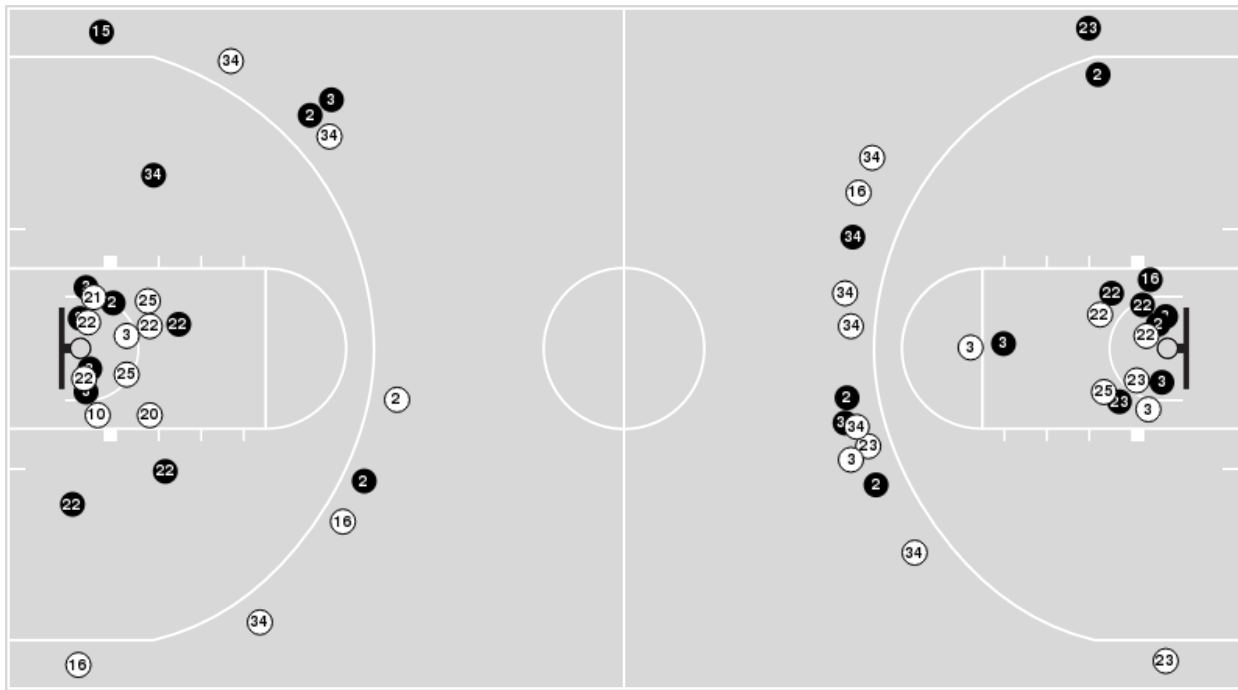

Officials: Gina Cross, Ify Seales, Daniel Drake

Players => 1, 2, 3, 10, 15, 16, 20, 21, 22, 23, 25, 34, 44FG Types=>AllResults=>All

Arkansas

All Field Goals