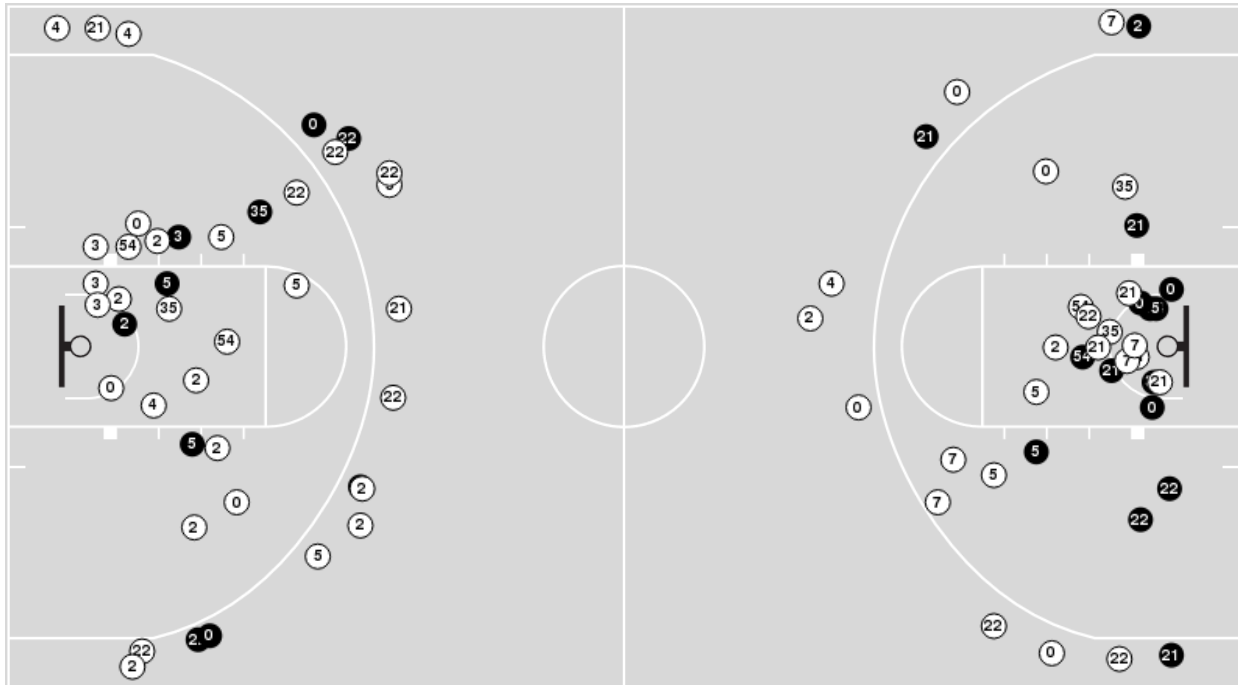

Players => 0, 1, 2, 3, 4, 5, 7, 10, 11, 21, 22, 35, 44, 54FG Types=>AllResults=>All

Tex. A&M-Commerce

All Field Goals