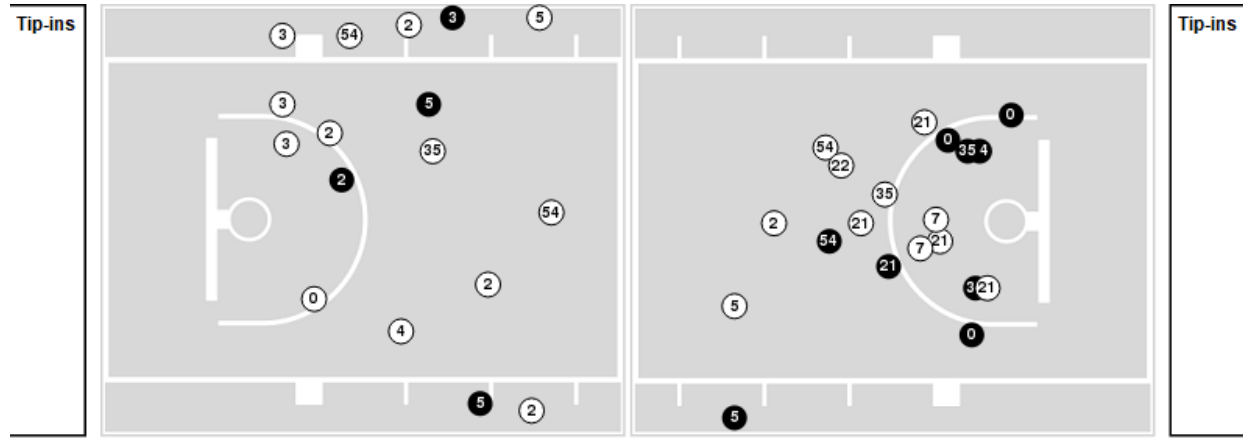

Blow Up Chart

● Made   ○ Missed   N - Player Number

Tex. A&M-Commerce	M/A	%
Field Goals	25/80	31
2 Points	17/51	33
3 Points	8/29	28
Free Throws	7/9	78

Tex. A&M-Commerce	M/A	%
Points in the Paint	20 (10 / 29)	34
Fast Break Points	5 (2/2)	100
Second Chance Points	10 (5/13)	38
Effective FG%	36