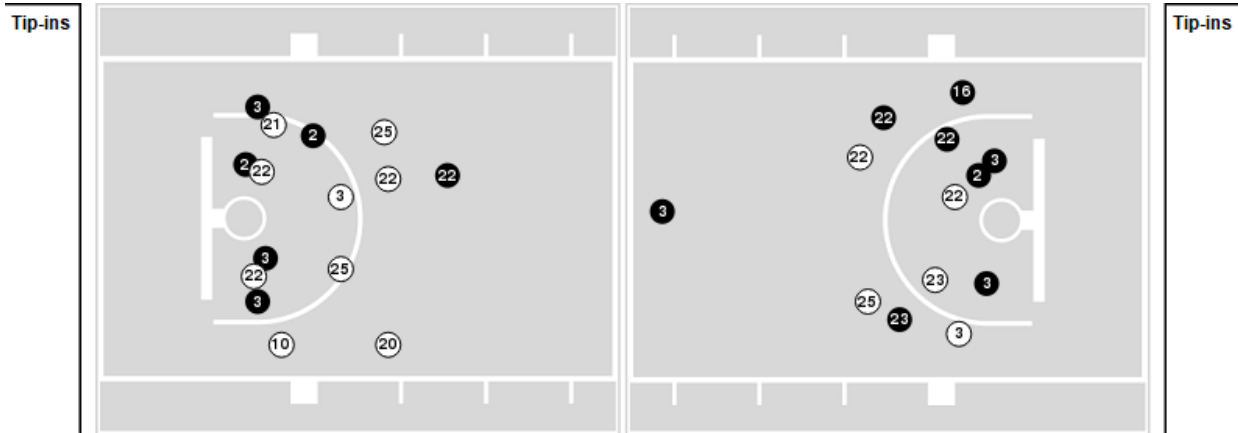

Blow Up Chart

● Made ○ Missed N - Player Number

Arkansas	M/A	%
Field Goals	27/57	47
2 Points	18/33	55
3 Points	9/24	38
Free Throws	21/26	81

Arkansas	M/A	%
Points in the Paint	28 (14 / 28)	50
Fast Break Points	14 (6/6)	100
Second Chance Points	6 (3/7)	43
Effective FG%	55