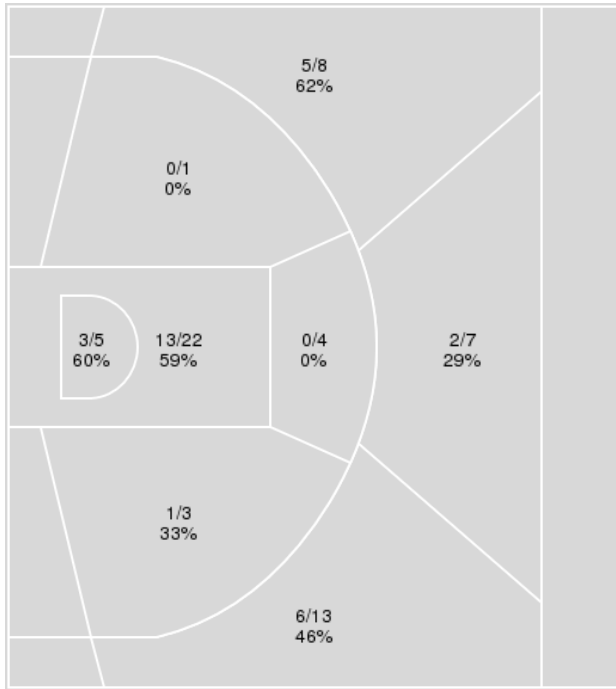

Arkansas at Kentucky

01/26/25 Memorial Coliseum, Lexington
2024-25 Women's Basketball

Officials: Pulani Spurlock, Fatou Cissoko-Stephens, Saif Esho

{ Players => 0, 2, 3, 4, 5, 7, 8, 10, 11, 12, 13, 17, 32; } FG Types => All; { Players => All; } FG Types => All; Results => All;
Results => All;

Kentucky