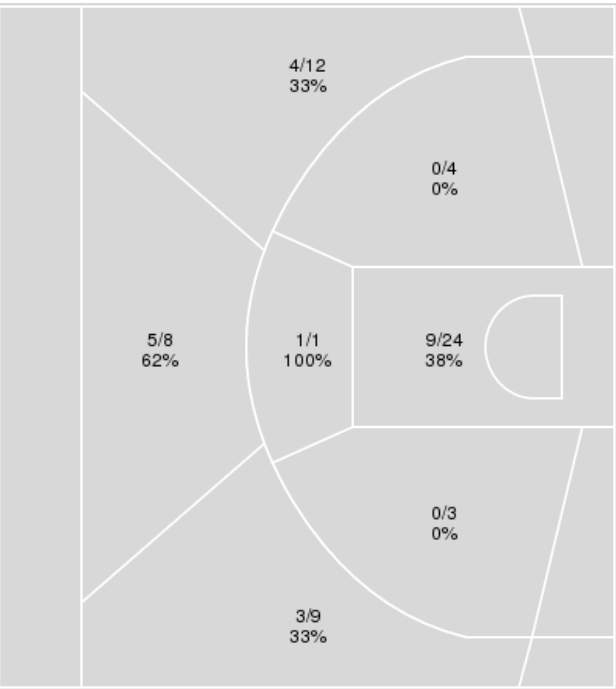

Arkansas

Kentucky	M/A	%
Field Goals	30/63	48
2 Points	17/35	49
3 Points	13/28	46
Free Throws	16/22	73

Arkansas	M/A	%
Field Goals	22/61	36
2 Points	10/32	31
3 Points	12/29	41
Free Throws	13/16	81