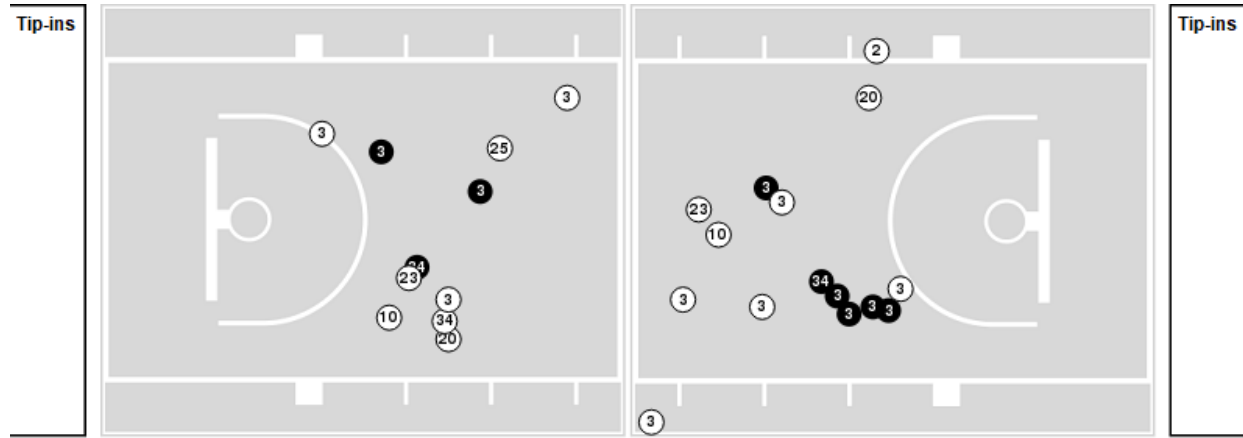

Blow Up Chart

● Made   ○ Missed   N - Player Number

Arkansas	M/A	%
Field Goals	22/61	36
2 Points	10/32	31
3 Points	12/29	41
Free Throws	13/16	81

Arkansas	M/A	%
Points in the Paint	18 (9 / 24)	38
Fast Break Points	1 (1/2)	50
Second Chance Points	6 (3/6)	50
Effective FG%	46