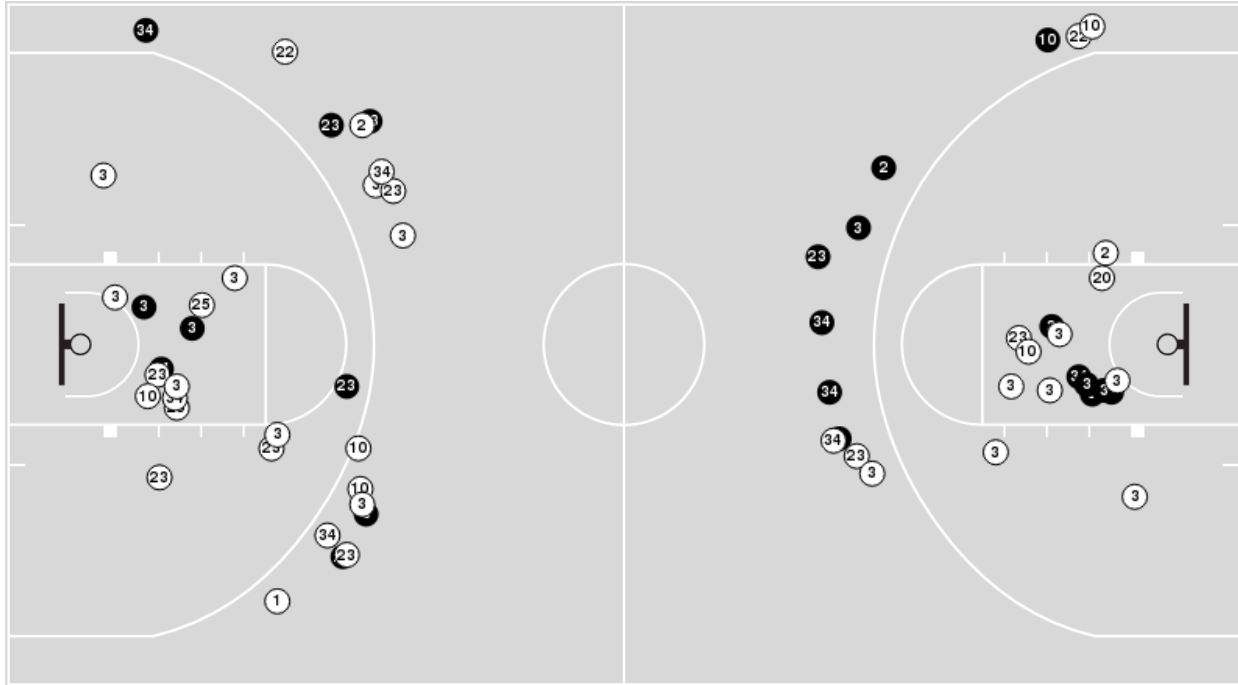

Officials: Pulani Spurlock, Fatou Cissoko-Stephens, Saif Esho

Players => AllFG Types=>AllResults=>All
Arkansas

All Field Goals