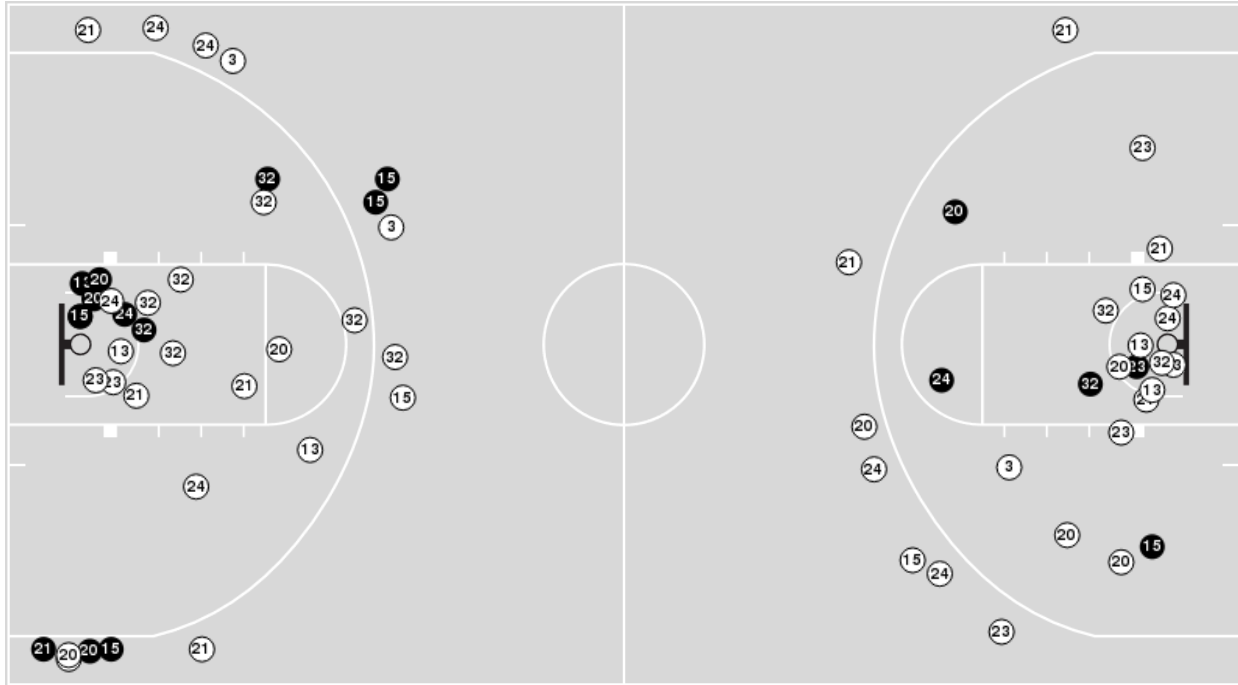

Officials: Tiffany Bird, Karen Preato, Toni Patillo

Players => 3, 5, 7, 11, 13, 15, 20, 21, 23, 24, 32 FG Types=>All Results=>All

Texas A&M

All Field Goals