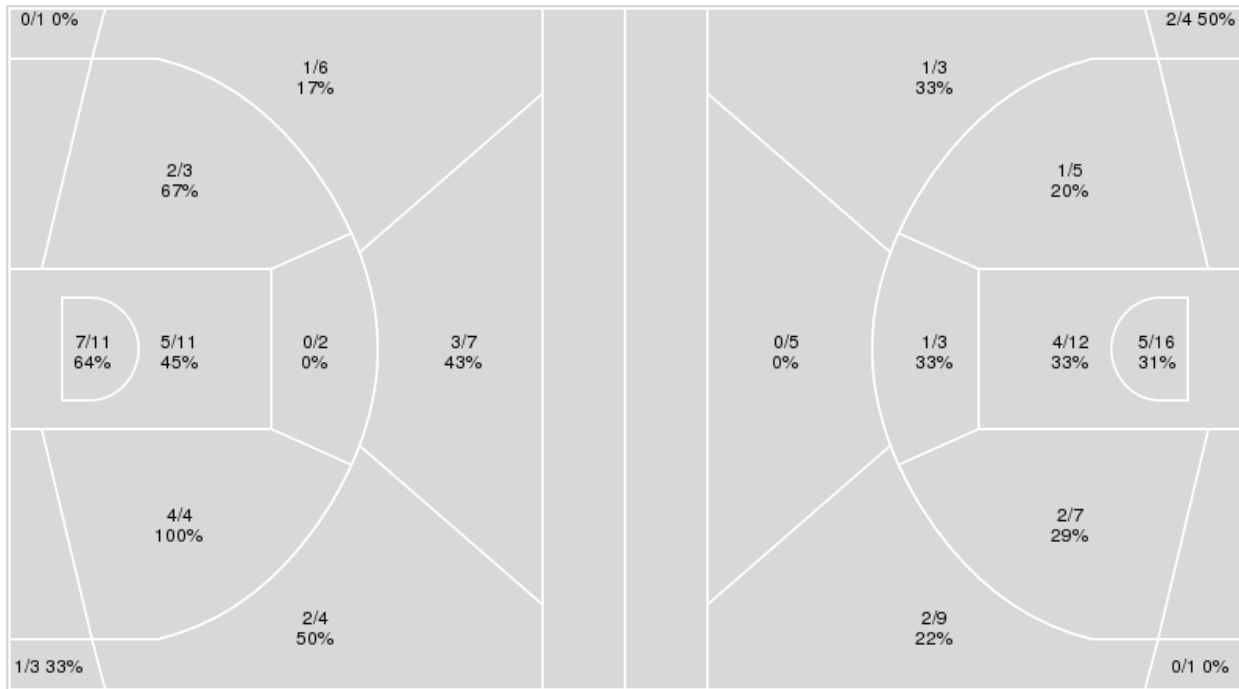

Texas A&M at Arkansas

01/30/25 Bud Walton Arena, Fayetteville
2024-25 Women's Basketball

Officials: Tiffany Bird, Karen Preato, Toni Patillo

{ Players => 0, 1, 2, 3, 10, 15, 16, 20, 21, 22, 23, 25, 34, 44; } FG
Types => All; Results => All;

{ Players => 3, 5, 7, 11, 13, 15, 20, 21, 23, 24, 32; } FG Types => All;
Results => All;

Arkansas

Texas A&M

Arkansas	M/A	%
Field Goals	25/52	48
2 Points	18/31	58
3 Points	7/21	33
Free Throws	15/19	79

Texas A&M	M/A	%
Field Goals	18/65	28
2 Points	13/43	30
3 Points	5/22	23
Free Throws	10/15	67