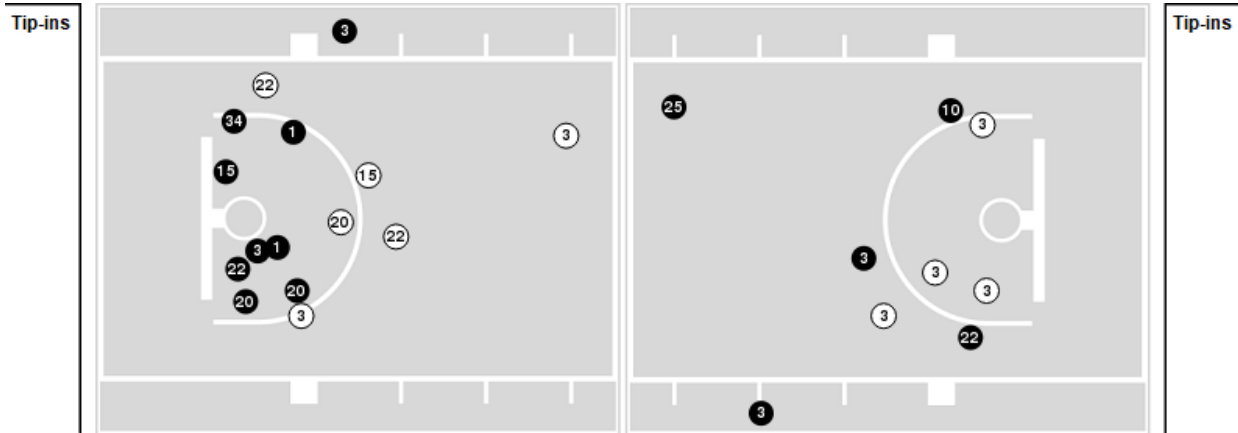

Blow Up Chart

● Made ○ Missed N - Player Number

Arkansas	M/A	%
Field Goals	25/52	48
2 Points	18/31	58
3 Points	7/21	33
Free Throws	15/19	79

Arkansas	M/A	%
Points in the Paint	24 (12 / 22)	55
Fast Break Points	9 (5/5)	100
Second Chance Points	9 (5/7)	71
Effective FG%	55