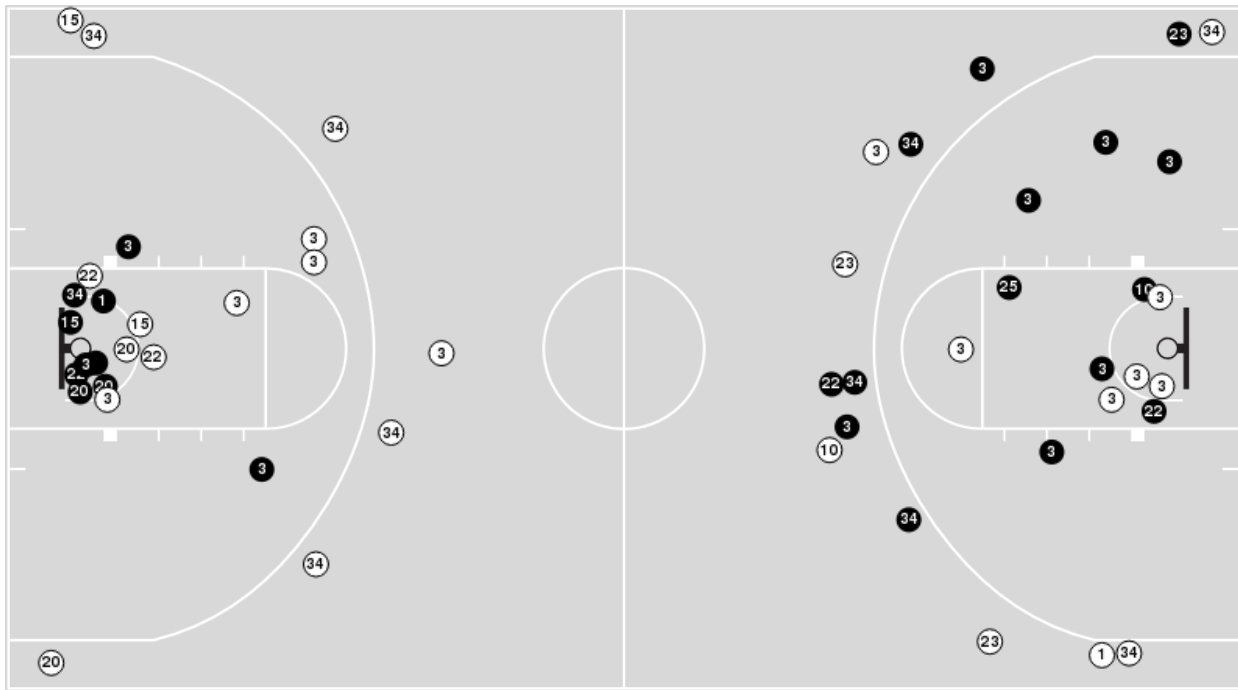

Officials: Tiffany Bird, Karen Preato, Toni Patillo

Players => 0, 1, 2, 3, 10, 15, 16, 20, 21, 22, 23, 25, 34, 44FG Types=>AllResults=>All

Arkansas

All Field Goals