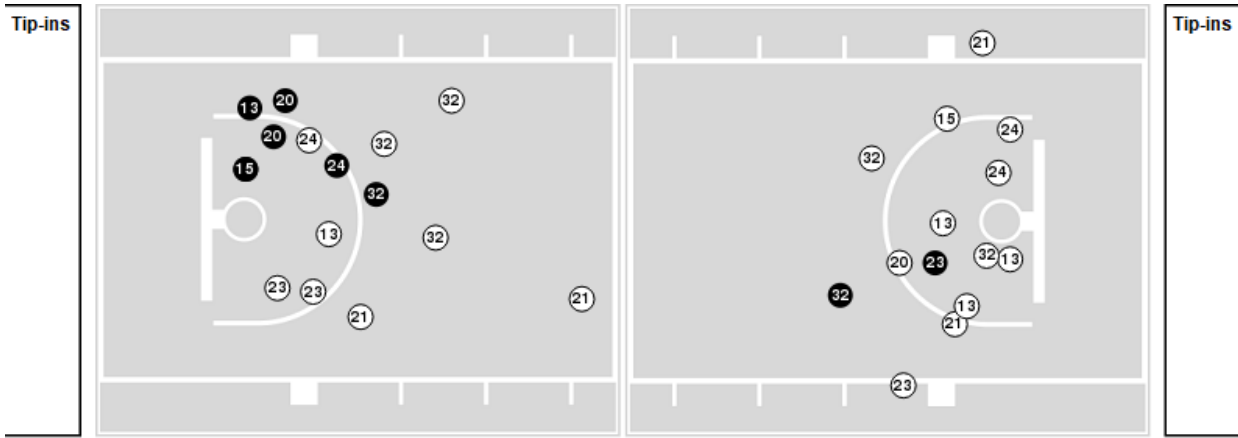

Officials: Tiffany Bird, Karen Preato, Toni Patillo

Players => 3, 5, 7, 11, 13, 15, 20, 21, 23, 24, 32 FG Types=>All Results=>All

Texas A&M

All Field Goals

Blow Up Chart

● Made ○ Missed N - Player Number

Texas A&M	M/A	%
Field Goals	18/65	28
2 Points	13/43	30
3 Points	5/22	23
Free Throws	10/15	67