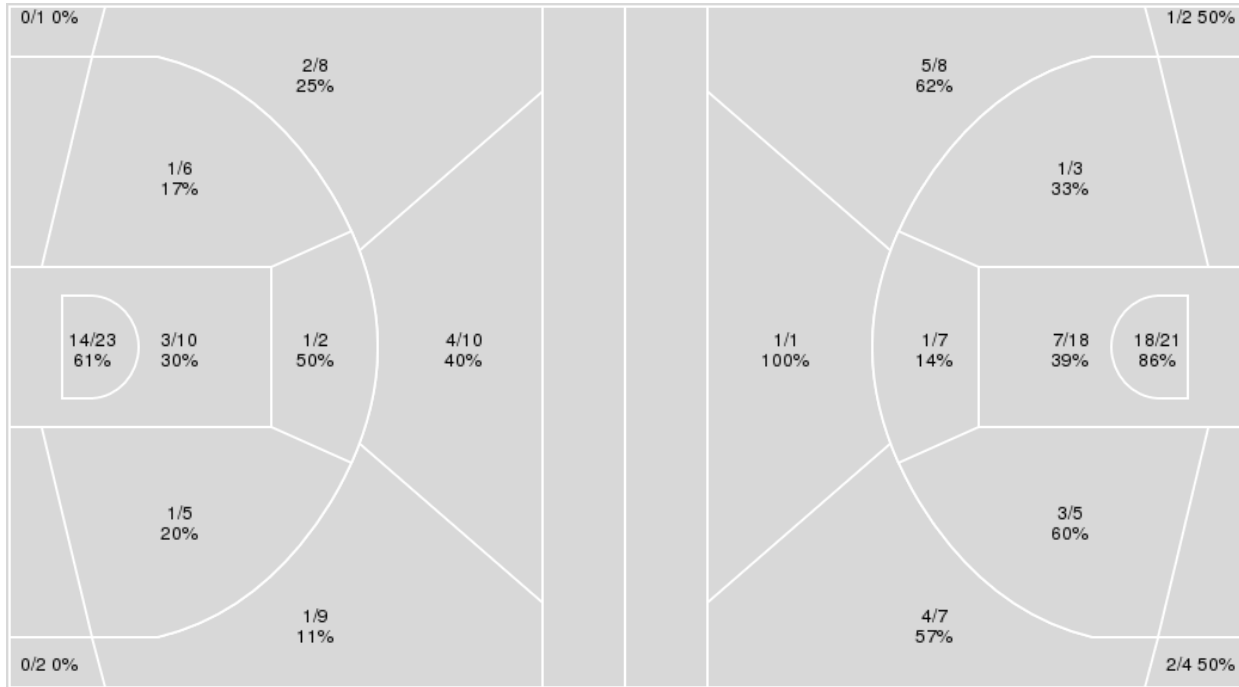

Florida at Arkansas

02/03/25 Bud Walton Arena, Fayetteville
2024-25 Women's Basketball

Officials: Roy Gulbeyan, Natasha Camy, Kevin Pethtel

{ Players => 0, 1, 2, 3, 10, 15, 16, 20, 21, 22, 23, 25, 34, 44; } FG
Types => All; Results => All;

{ Players => All; } FG Types => All; Results => All;

Arkansas

Florida

Arkansas	M/A	%
Field Goals	27/76	36
2 Points	20/46	43
3 Points	7/30	23
Free Throws	17/25	68

Florida	M/A	%
Field Goals	43/76	57
2 Points	30/54	56
3 Points	13/22	59
Free Throws	9/11	82