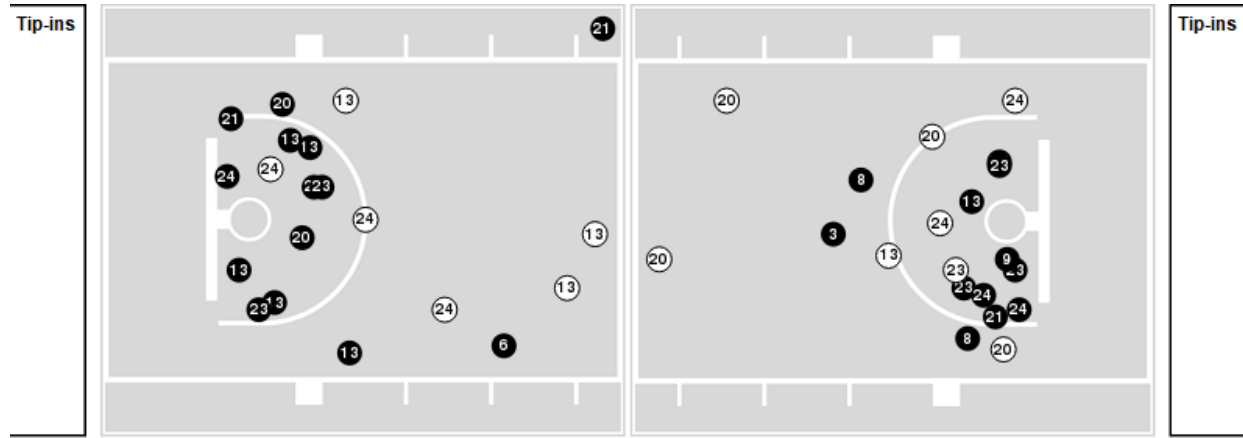

Blow Up Chart

● Made   ○ Missed   N - Player Number

Florida	M/A	%
Field Goals	43/76	57
2 Points	30/54	56
3 Points	13/22	59
Free Throws	9/11	82

Florida	M/A	%
Points in the Paint	50 (25 / 39)	64
Fast Break Points	22 (11/11)	100
Second Chance Points	13 (7/14)	50
Effective FG%	65