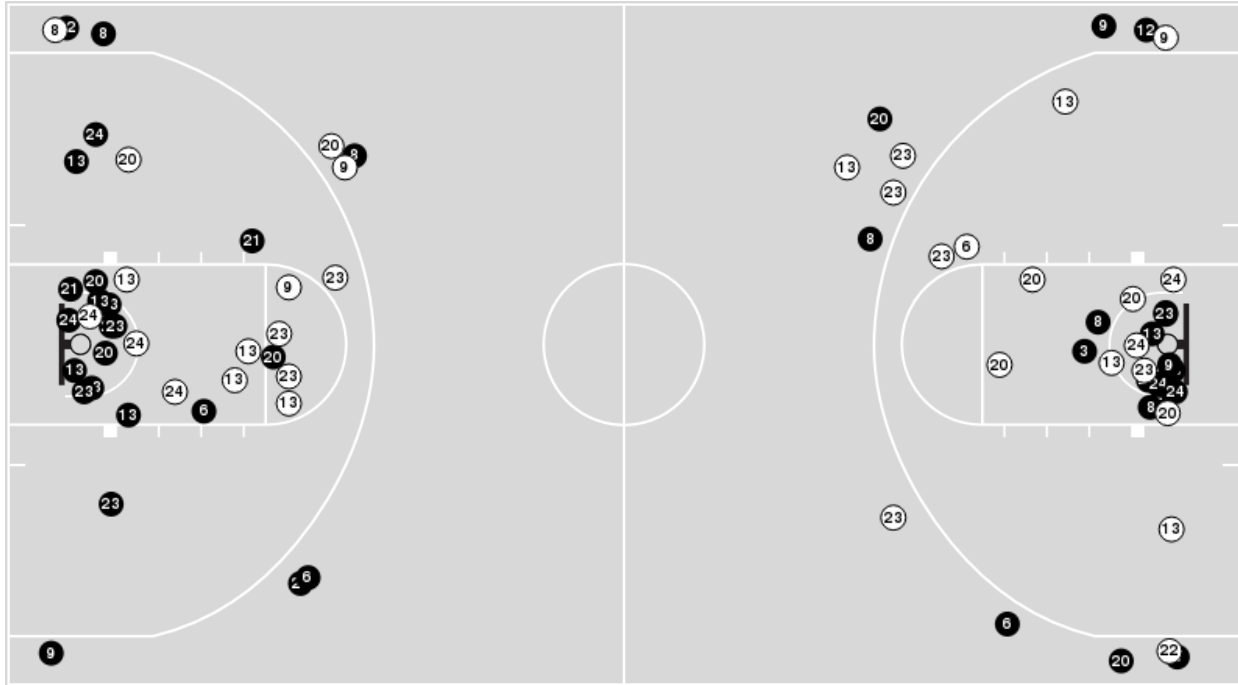

Officials: Roy Gulbeyan, Natasha Camy, Kevin Pethtel

Players => AllFG Types=>AllResults=>All
Florida

All Field Goals