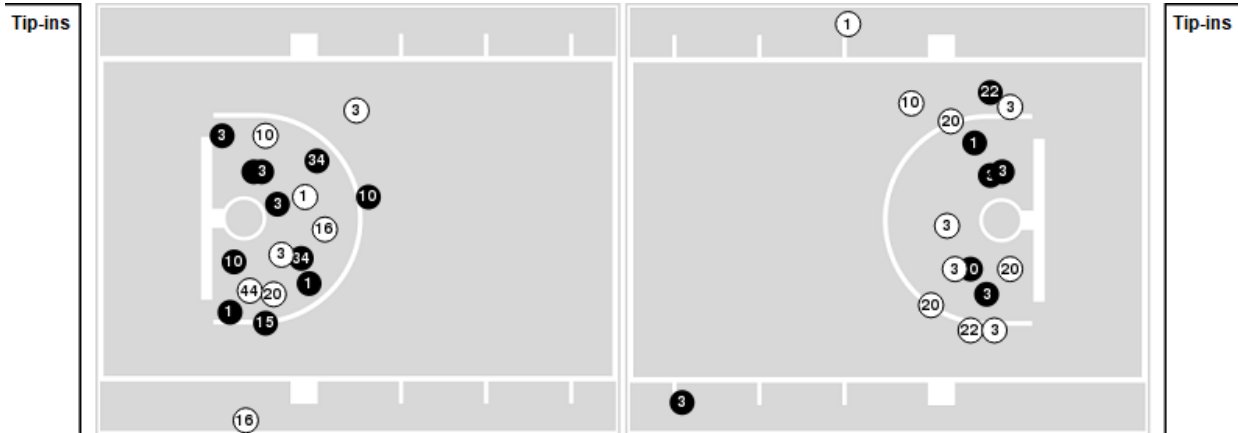

Blow Up Chart

● Made ○ Missed N - Player Number

Arkansas	M/A	%
Field Goals	27/76	36
2 Points	20/46	43
3 Points	7/30	23
Free Throws	17/25	68

Arkansas	M/A	%
Points in the Paint	34 (17 / 33)	52
Fast Break Points	8 (4/4)	100
Second Chance Points	8 (5/16)	31
Effective FG%	40