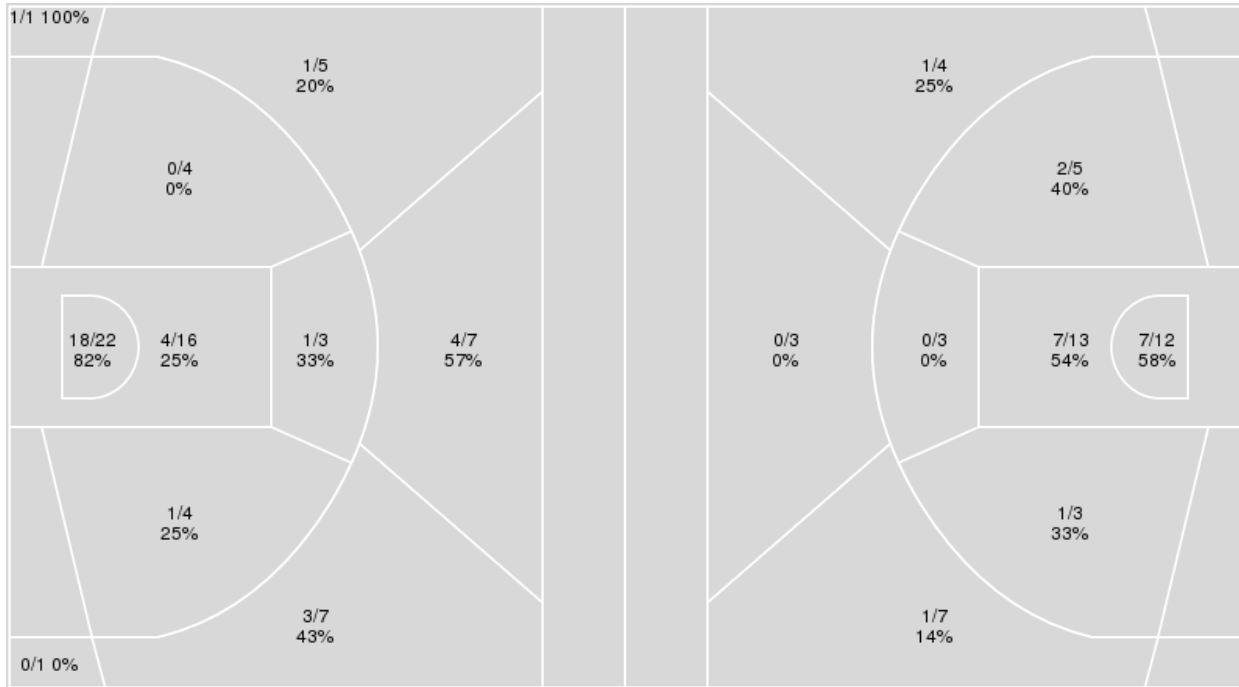

Officials: Saif Esho, Kyle Bacon, Angel Kent

{ Players => 0, 1, 2, 3, 4, 5, 6, 8, 11, 13, 14, 15, 21, 24; } FG Types => All; Results => All;

{ Players => 0, 1, 2, 3, 10, 15, 16, 20, 21, 22, 23, 25, 34, 44; } FG Types => All; Results => All;

Mississippi St.

Arkansas

Mississippi St.	M/A	%
Field Goals	33/70	47
2 Points	24/49	49
3 Points	9/21	43
Free Throws	3/8	38

Arkansas	M/A	%
Field Goals	19/50	38
2 Points	17/36	47
3 Points	2/14	14
Free Throws	15/20	75