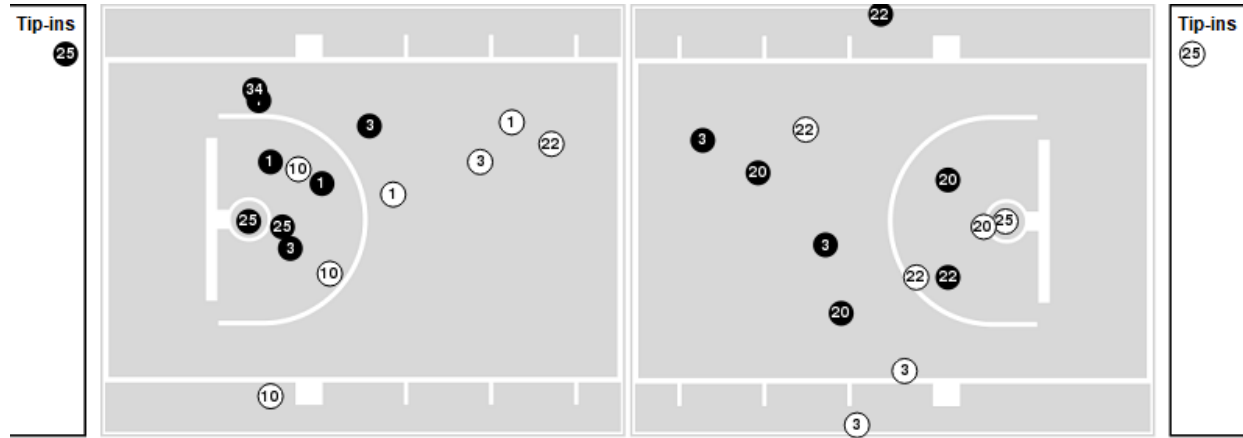

Blow Up Chart

● Made ○ Missed N - Player Number

Arkansas	M/A	%
Field Goals	19/50	38
2 Points	17/36	47
3 Points	2/14	14
Free Throws	15/20	75

Arkansas	M/A	%
Points in the Paint	28 (14 / 25)	56
Fast Break Points	14 (8/11)	73
Second Chance Points	5 (3/6)	50
Effective FG%	40