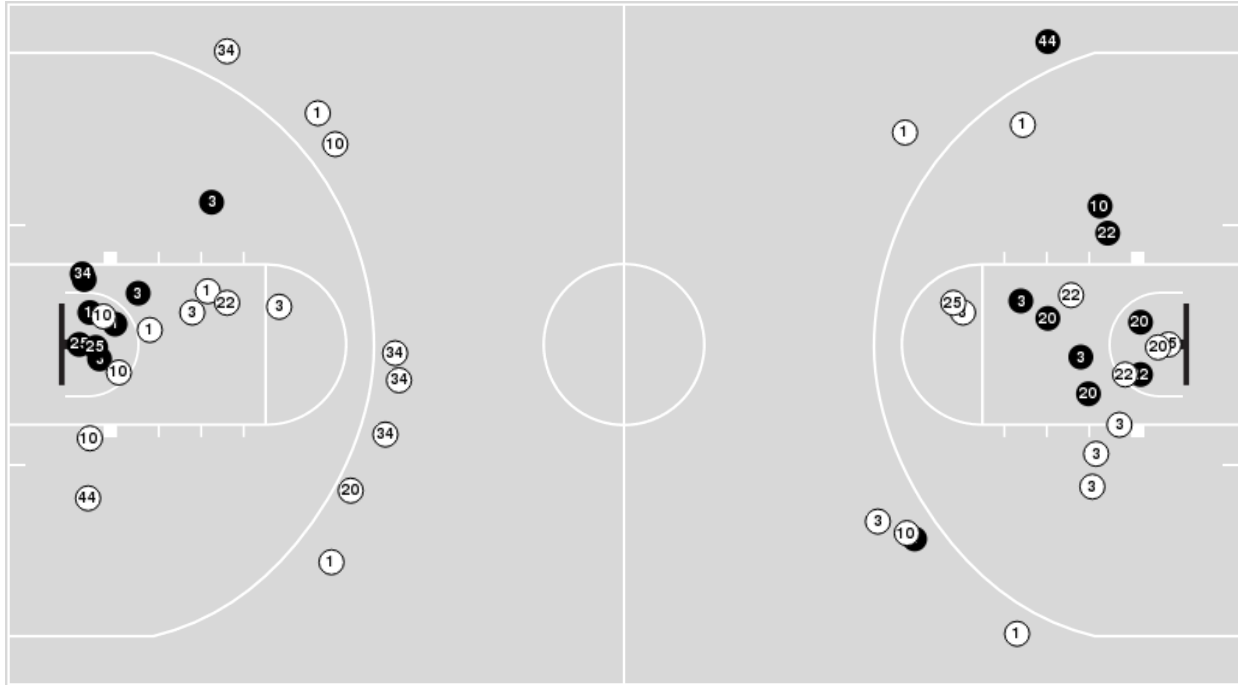

Officials: Saif Esho, Kyle Bacon, Angel Kent

Players => 0, 1, 2, 3, 10, 15, 16, 20, 21, 22, 23, 25, 34, 44FG Types=>AllResults=>All

Arkansas

All Field Goals