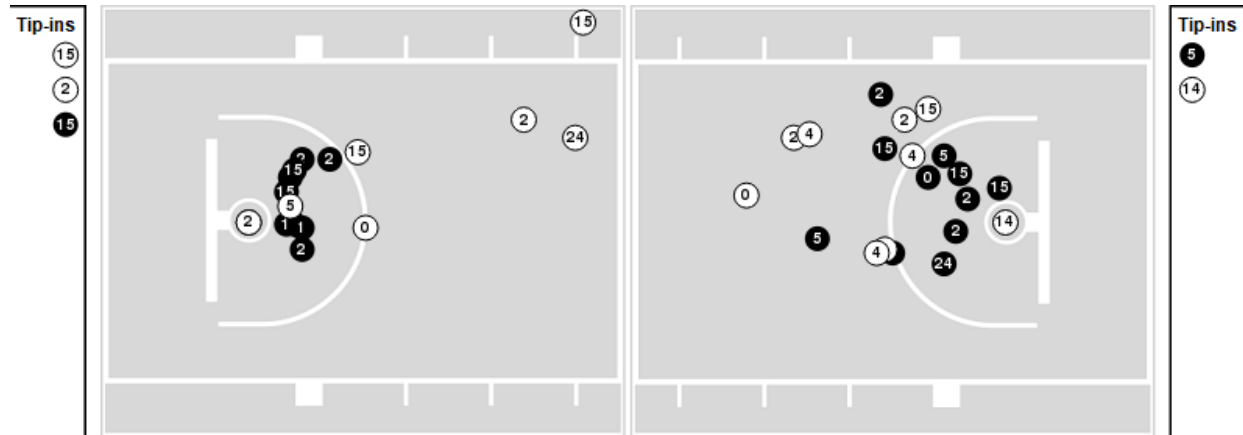

Blow Up Chart

● Made ○ Missed N - Player Number

Mississippi St.	M/A	%
Field Goals	33/70	47
2 Points	24/49	49
3 Points	9/21	43
Free Throws	3/8	38

Mississippi St.	M/A	%
Points in the Paint	44 (22 / 38)	58
Fast Break Points	12 (6/7)	86
Second Chance Points	15 (7/15)	47
Effective FG%	54