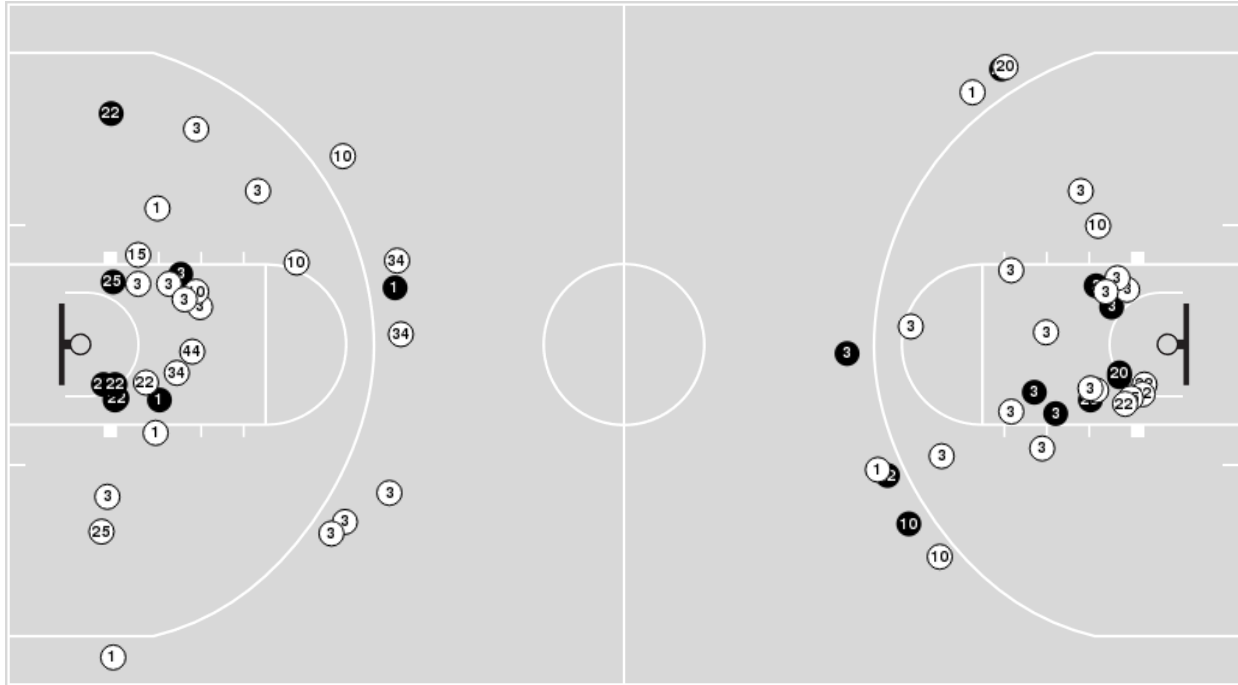

Arkansas at Georgia

02/09/25 Stegeman Coliseum, Athens
2024-25 Women's Basketball

Officials: Angelica Suffren, Maggie Tieman, Denise Brooks

Players => 0, 1, 2, 3, 10, 15, 16, 20, 21, 22, 23, 25, 34, 44FG Types=>AllResults=>All

Arkansas

All Field Goals