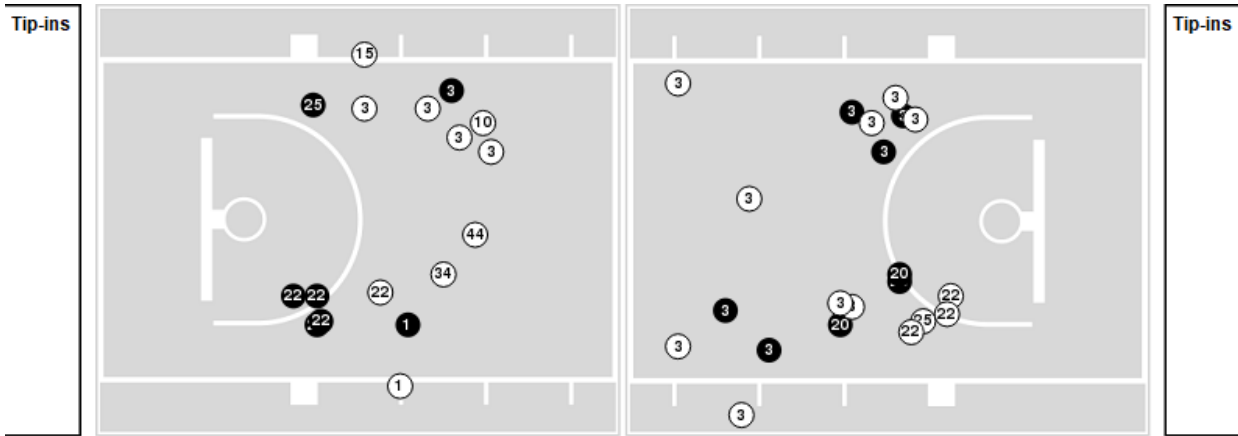

Blow Up Chart

● Made ○ Missed N - Player Number

Arkansas	M/A	%
Field Goals	21/65	32
2 Points	16/49	33
3 Points	5/16	31
Free Throws	14/20	70

Arkansas	M/A	%
Points in the Paint	30 (15 / 35)	43
Fast Break Points	2 (2/2)	100
Second Chance Points	17 (11/20)	55
Effective FG%	36