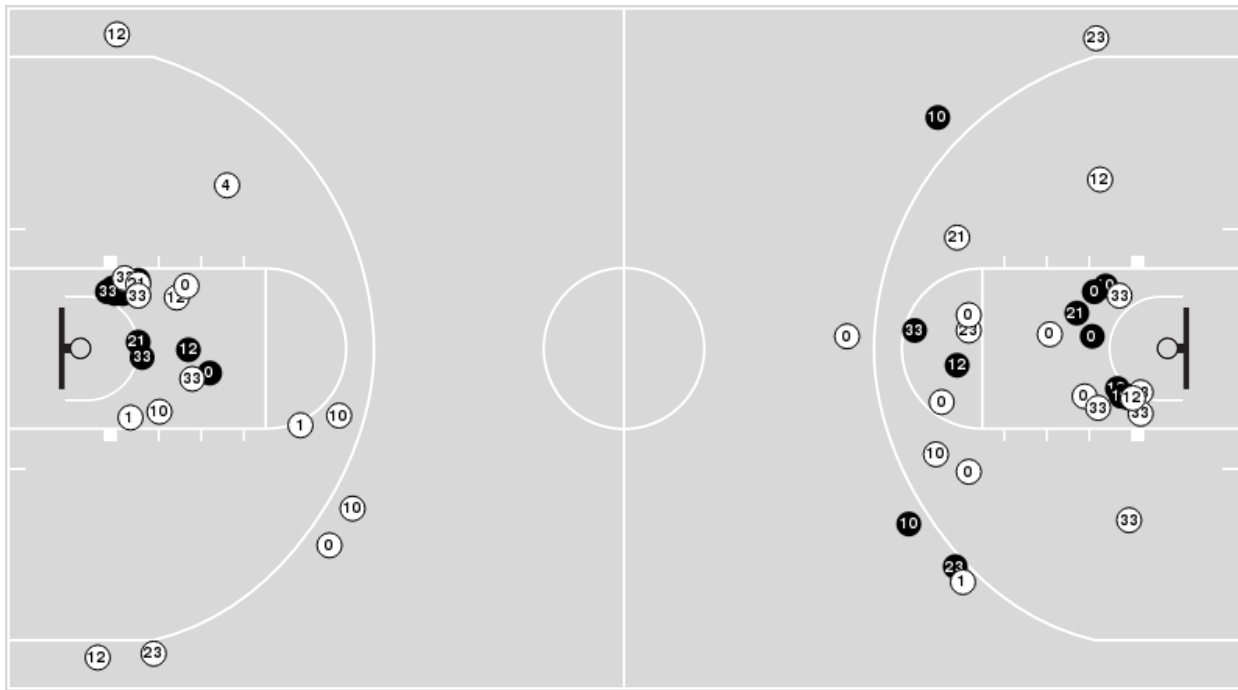

Arkansas at Georgia

02/09/25 Stegeman Coliseum, Athens
2024-25 Women's Basketball

Officials: Angelica Suffren, Maggie Tieman, Denise Brooks

Players => 0, 1, 2, 4, 10, 12, 21, 22, 23, 24, 30, 33FG Types=>AllResults=>All

Georgia

All Field Goals