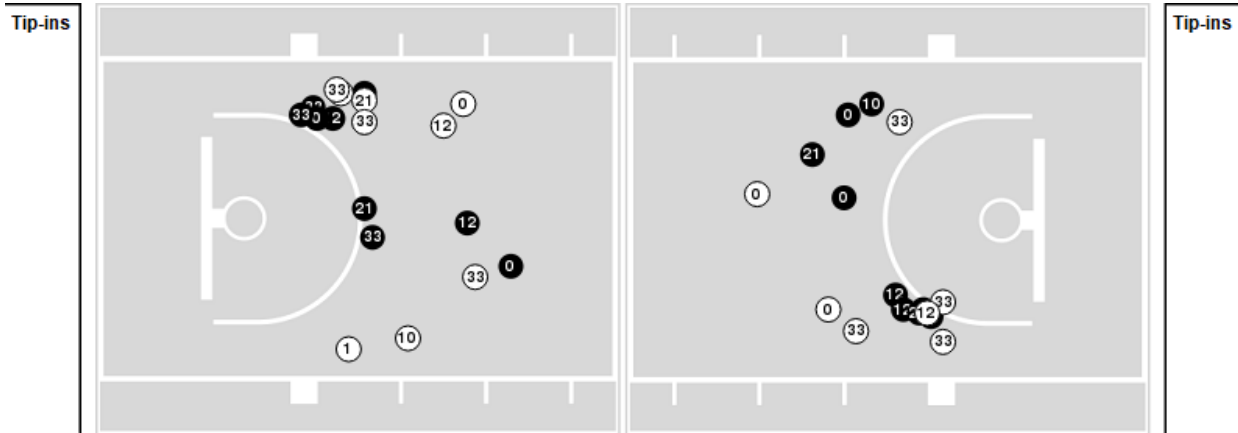

Blow Up Chart

● Made   ○ Missed   N - Player Number

Georgia	M/A	%
Field Goals	24/59	41
2 Points	21/48	44
3 Points	3/11	27
Free Throws	11/20	55

Georgia	M/A	%
Points in the Paint	38 (19 / 35)	54
Fast Break Points	10 (5/5)	100
Second Chance Points	8 (5/14)	36
Effective FG%	43