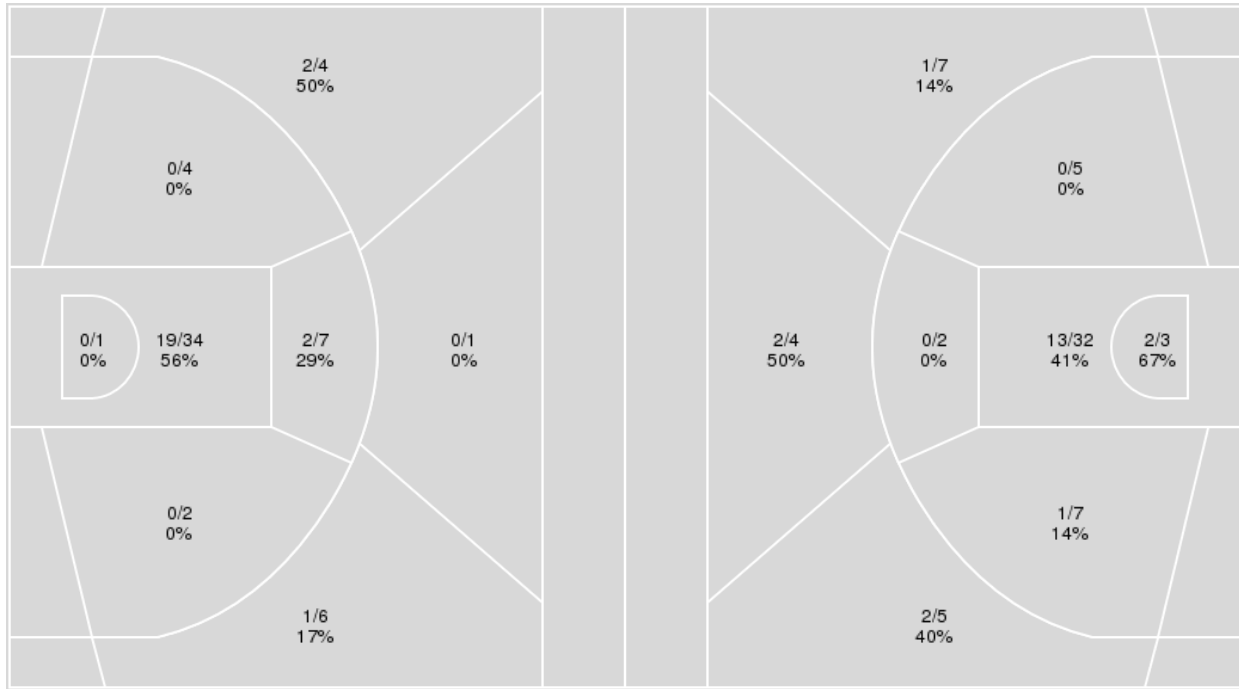

Arkansas at Georgia

02/09/25 Stegeman Coliseum, Athens
2024-25 Women's Basketball

Officials: Angelica Suffren, Maggie Tieman, Denise Brooks

{ Players => 0, 1, 2, 4, 10, 12, 21, 22, 23, 24, 30, 33; } FG Types => All;
Results => All;

{ Players => 0, 1, 2, 3, 10, 15, 16, 20, 21, 22, 23, 25, 34, 44; } FG
Types => All; Results => All;

Georgia

Arkansas

Georgia	M/A	%
Field Goals	24/59	41
2 Points	21/48	44
3 Points	3/11	27
Free Throws	11/20	55

Arkansas	M/A	%
Field Goals	21/65	32
2 Points	16/49	33
3 Points	5/16	31
Free Throws	14/20	70