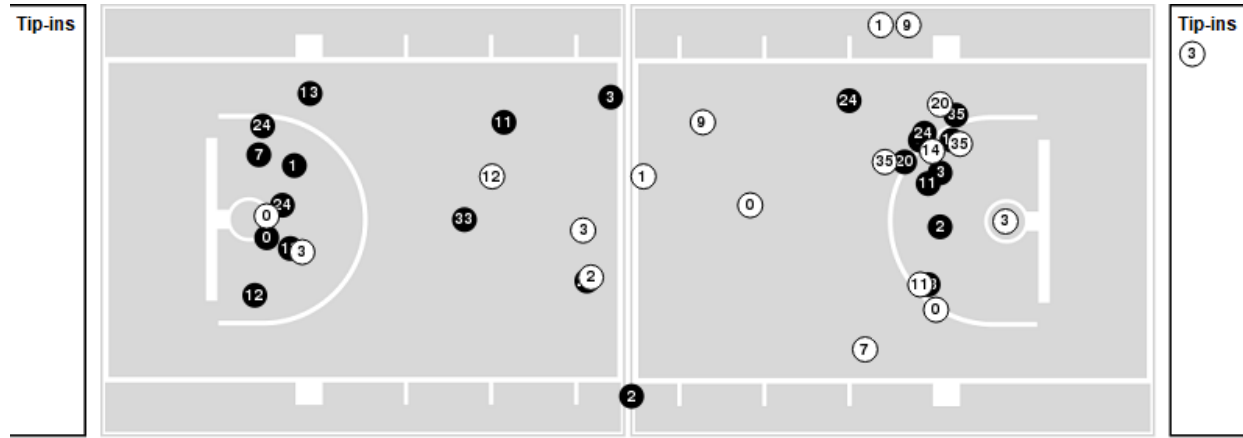

Blow Up Chart

● Made   ○ Missed   N - Player Number

Ole Miss	M/A	%
Field Goals	37/75	49
2 Points	27/54	50
3 Points	10/21	48
Free Throws	5/9	56

Ole Miss	M/A	%
Points in the Paint	44 (22 / 38)	58
Fast Break Points	15 (7/7)	100
Second Chance Points	13 (8/18)	44
Effective FG%	56