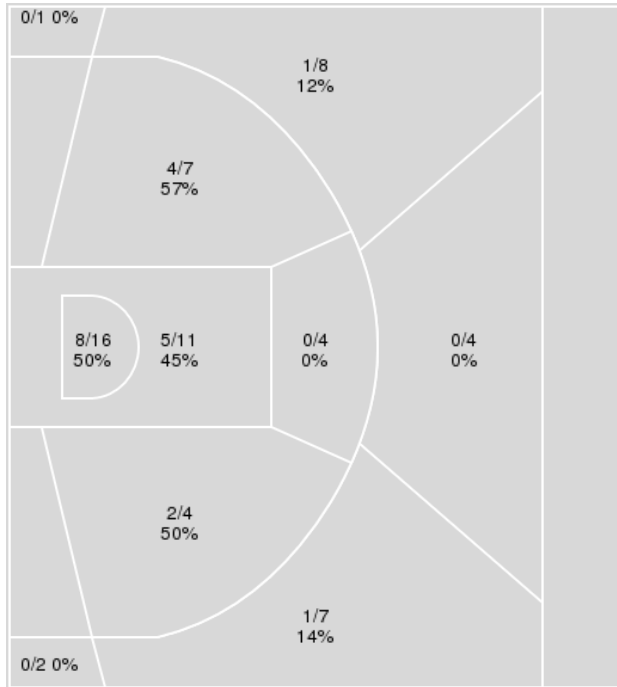

Ole Miss at Arkansas

02/13/25 Bud Walton Arena, Fayetteville
2024-25 Women's Basketball

Officials: Dee Kantner, Kevin Pethel, Brian Garland

{ Players => 0, 1, 2, 3, 10, 15, 16, 20, 21, 22, 23, 25, 34, 44; } FG
Types => All; Results => All;

{ Players => All; } FG Types => All; Results => All;

Arkansas