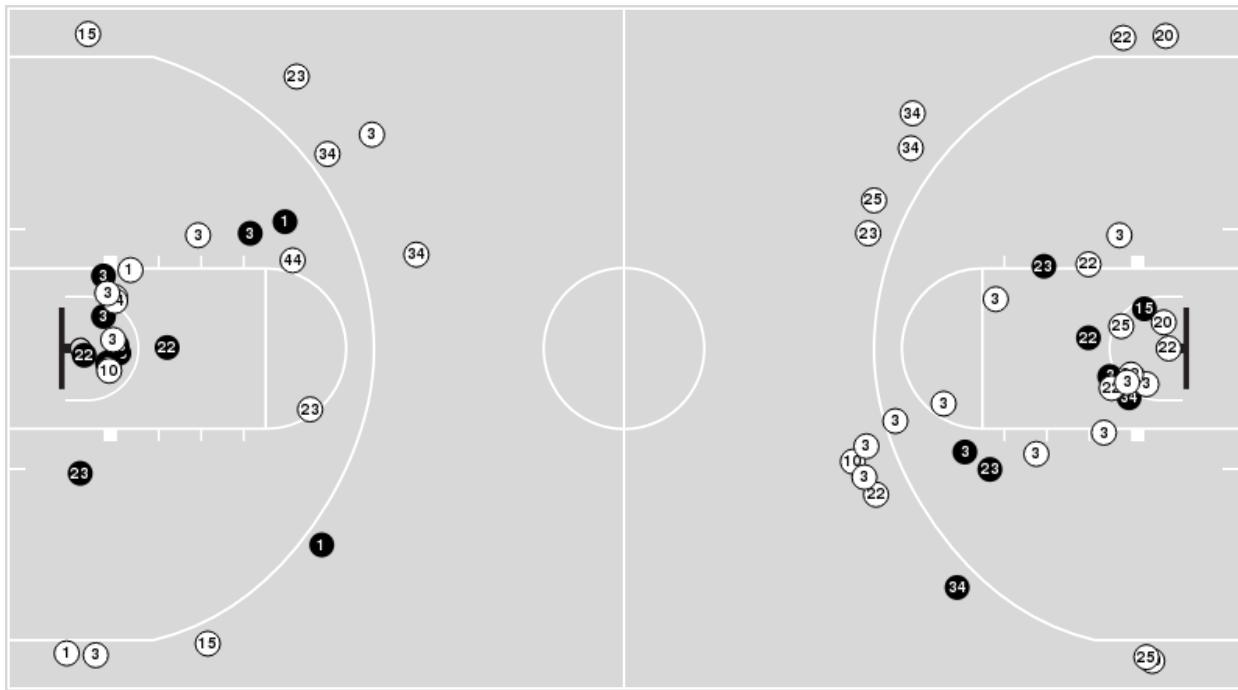

Players => 0, 1, 2, 3, 10, 15, 16, 20, 21, 22, 23, 25, 34, 44FG Types=>AllResults=>All

Arkansas

All Field Goals