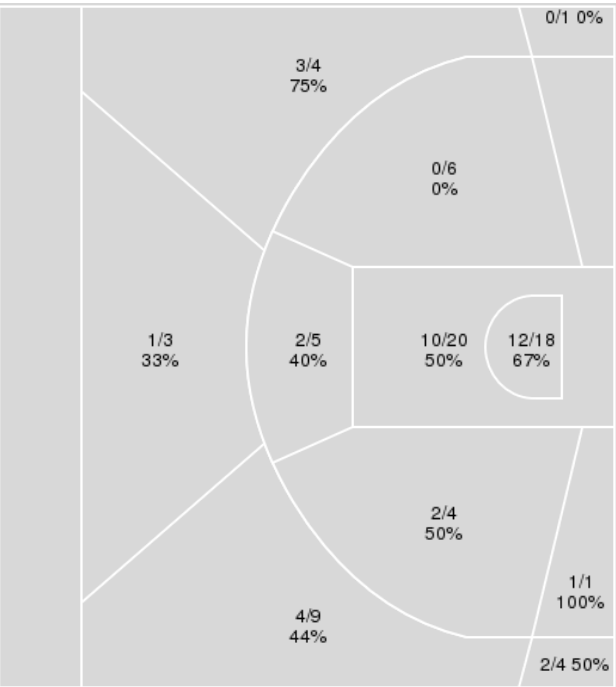

Ole Miss

Arkansas	M/A	%
Field Goals	21/64	33
2 Points	19/42	45
3 Points	2/22	9
Free Throws	6/9	67

Ole Miss	M/A	%
Field Goals	37/75	49
2 Points	27/54	50
3 Points	10/21	48
Free Throws	5/9	56