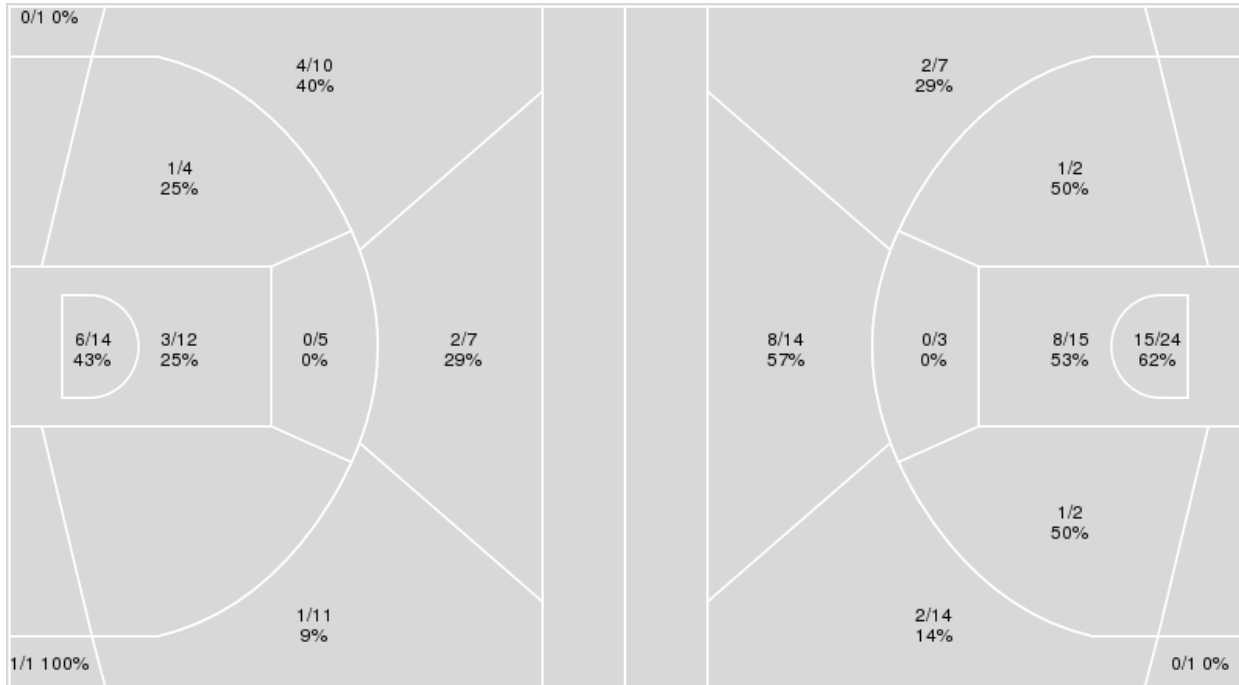

Oklahoma at Arkansas

02/23/25 Bud Walton Arena, Fayetteville
2024-25 Women's Basketball

Officials: Brian Garland, Maggie Tieman, Kyle Bacon

{ Players => All; } FG Types => All; Results => All;

{ Players => All; } FG Types => All; Results => All;

Arkansas

Oklahoma

Arkansas	M/A	%
Field Goals	18/65	28
2 Points	10/35	29
3 Points	8/30	27
Free Throws	10/15	67

Oklahoma	M/A	%
Field Goals	37/82	45
2 Points	25/46	54
3 Points	12/36	33
Free Throws	8/10	80