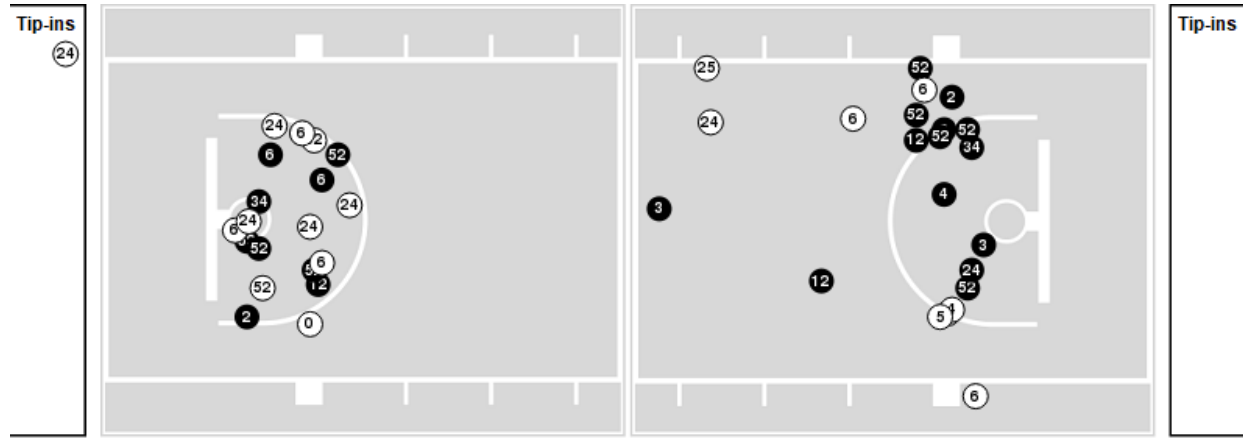

Blow Up Chart

● Made   ○ Missed   N - Player Number

Oklahoma	M/A	%
Field Goals	37/82	45
2 Points	25/46	54
3 Points	12/36	33
Free Throws	8/10	80

Oklahoma	M/A	%
Points in the Paint	46 (23 / 39)	59
Fast Break Points	20 (11/12)	92
Second Chance Points	15 (7/15)	47
Effective FG%	52