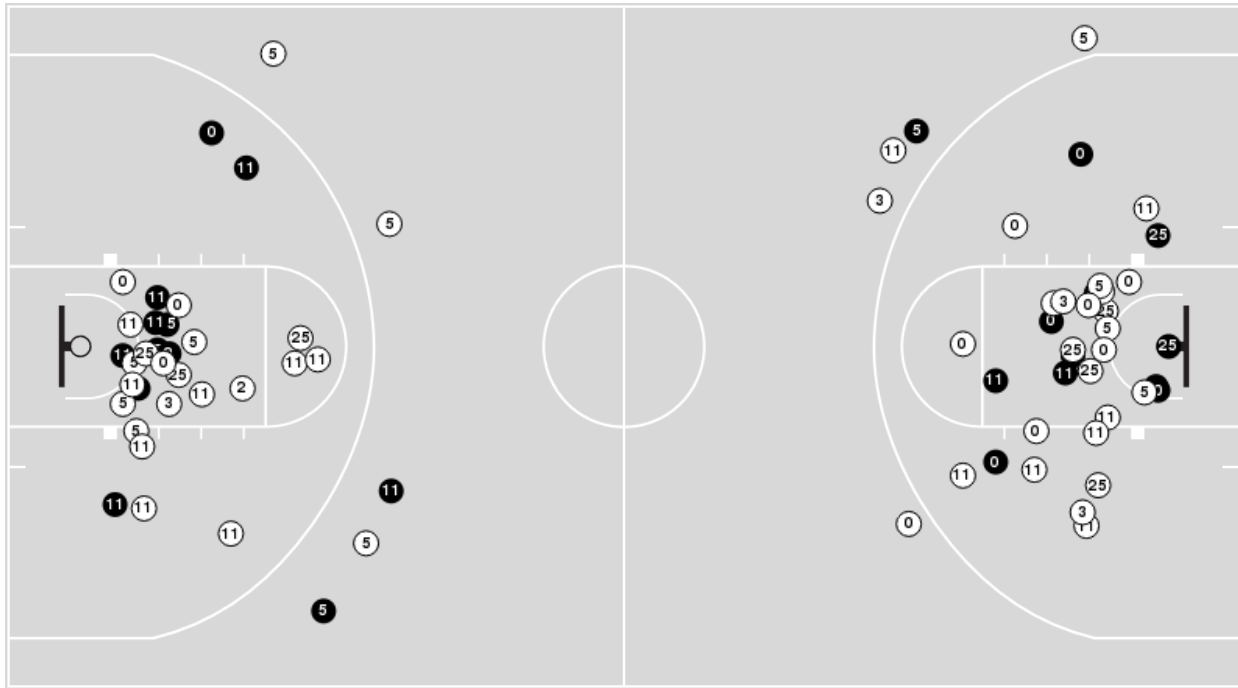

Officials: Nicole Brannon, Missy Brooks, Nick Marshall

Players => AllFG Types=>AllResults=>All

Little Rock

All Field Goals