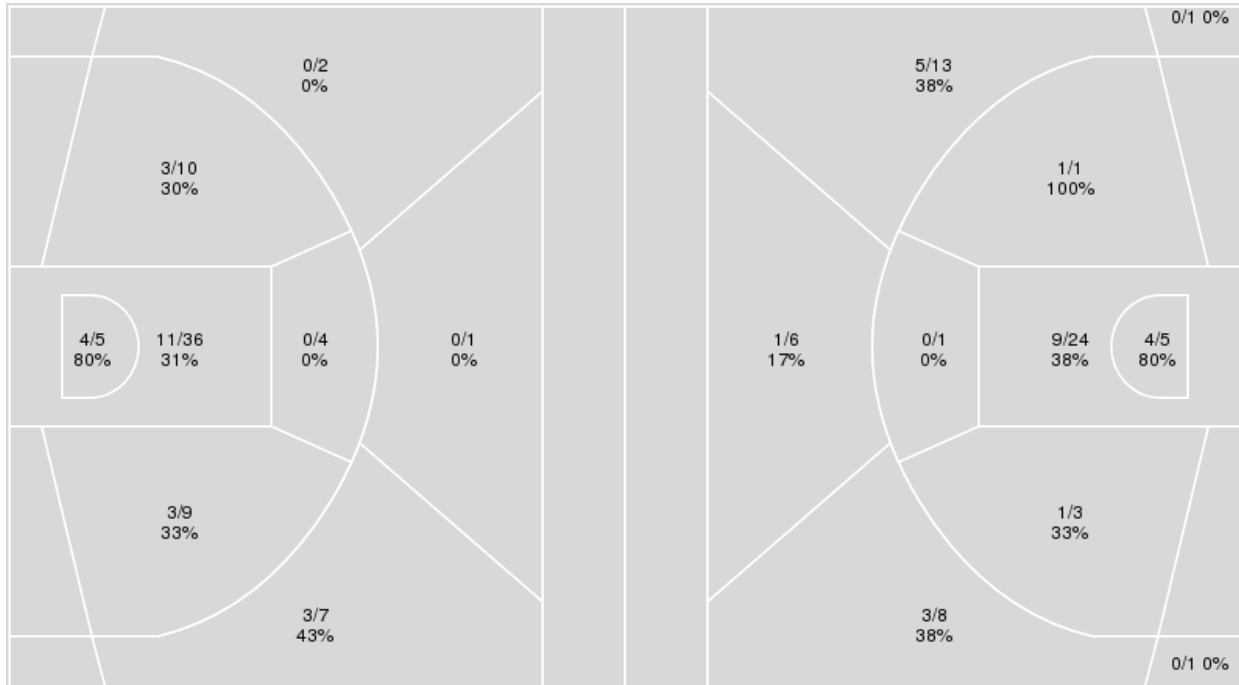

Officials: Nicole Brannon, Missy Brooks, Nick Marshall

{ Players => All; } FG Types => All; Results => All;

{ Players => All; } FG Types => All; Results => All;

Little Rock

Arkansas

Little Rock	M/A	%
Field Goals	24/74	32
2 Points	21/64	33
3 Points	3/10	30
Free Throws	9/22	41

Arkansas	M/A	%
Field Goals	24/63	38
2 Points	15/34	44
3 Points	9/29	31
Free Throws	14/18	78