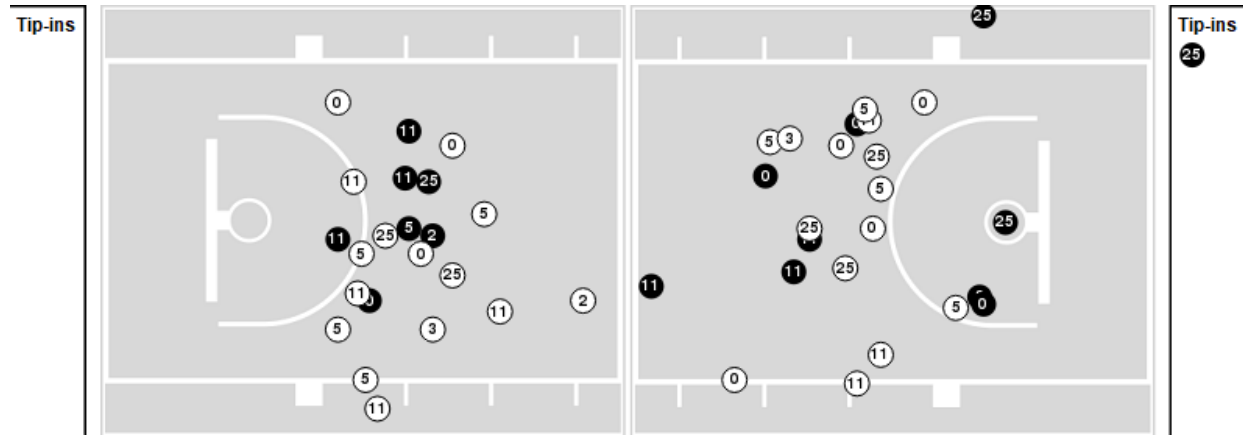

Officials: Nicole Brannon, Missy Brooks, Nick Marshall

Players => AllFG Types=>AllResults=>All

Little Rock

All Field Goals

Blow Up Chart

● Made ○ Missed N - Player Number

| Little Rock | M/A | % |
|-------------|-------|----|
| Field Goals | 24/74 | 32 |
| 2 Points | 21/64 | 33 |
| 3 Points | 3/10 | 30 |
| Free Throws | 9/22 | 41 |