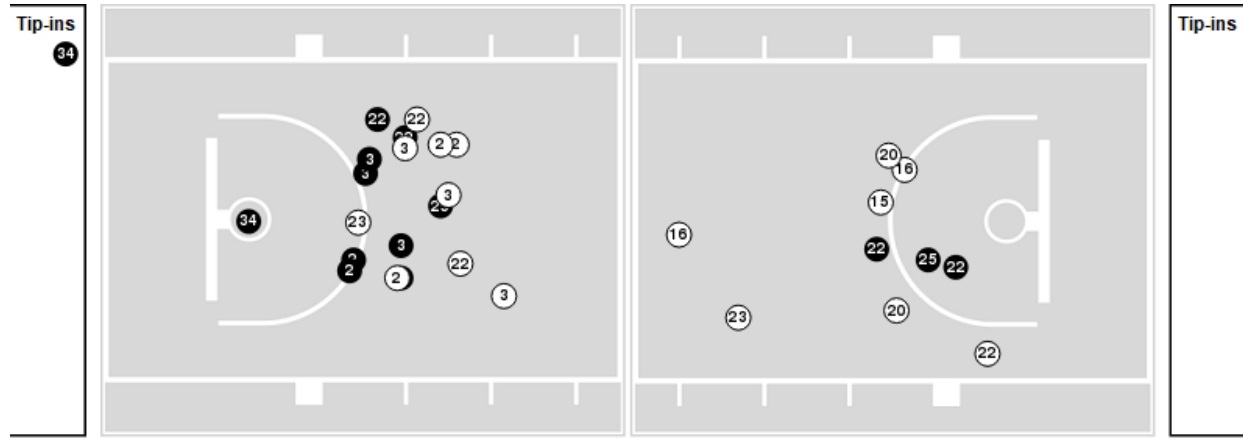

Blow Up Chart

● Made   ○ Missed   N - Player Number

Arkansas	M/A	%
Field Goals	24/63	38
2 Points	15/34	44
3 Points	9/29	31
Free Throws	14/18	78

Arkansas	M/A	%
Points in the Paint	26 (13 / 29)	45
Fast Break Points	5 (5/6)	83
Second Chance Points	9 (4/9)	44
Effective FG%	45