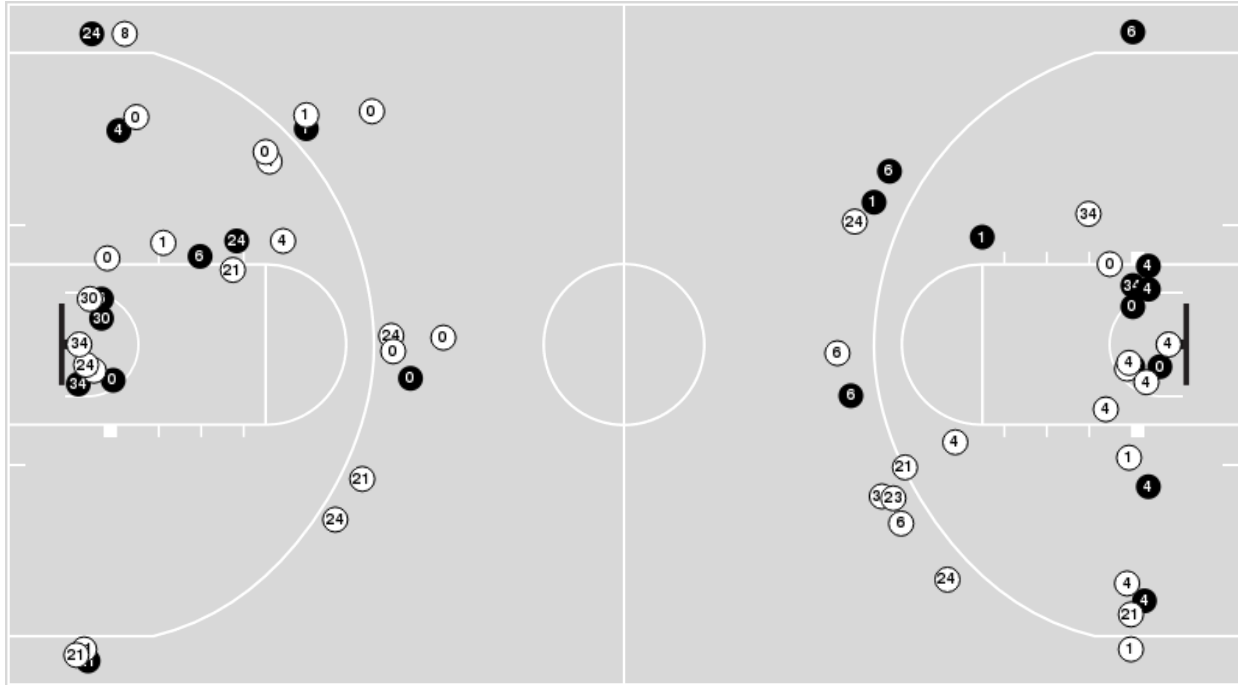

Officials: Gina Cross, Ify Seales, Roy Gulbeyan

Players => AllFG Types=>AllResults=>All
Missouri

All Field Goals