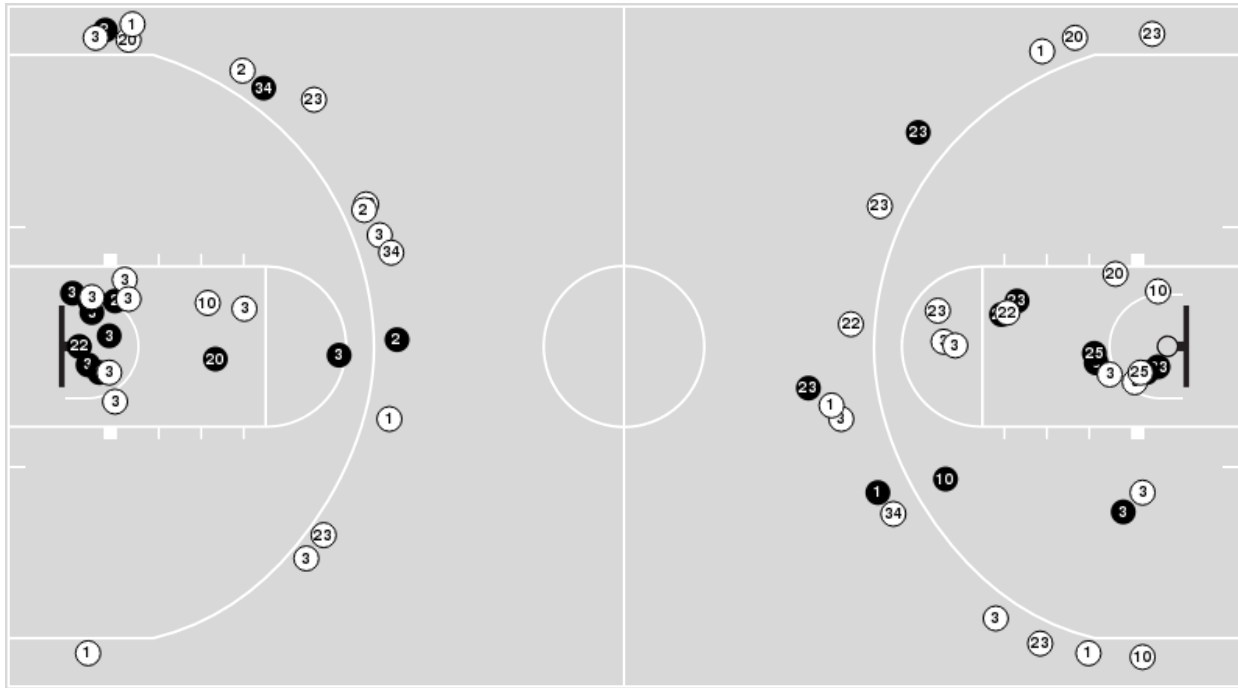

Players => AllFG Types=>AllResults=>All

Arkansas

All Field Goals