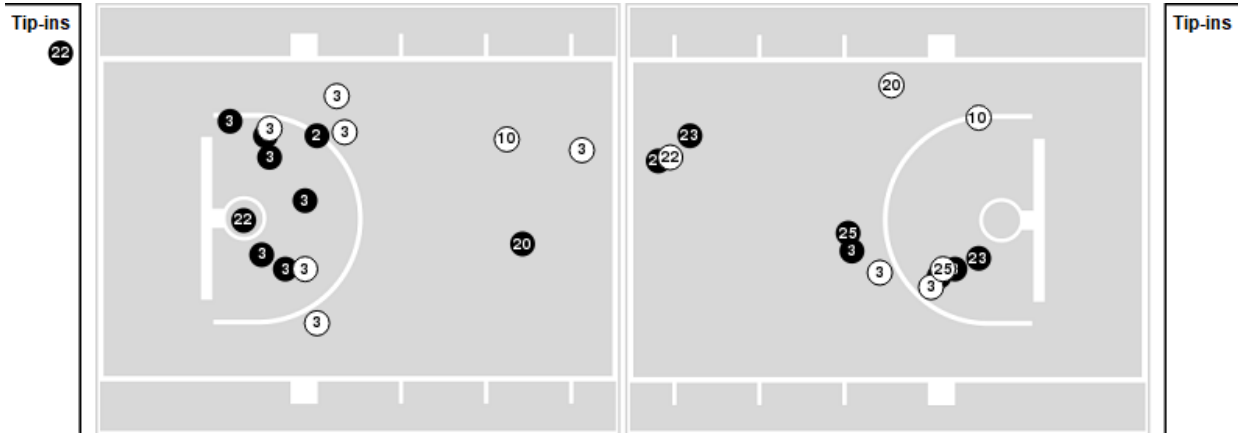

Blow Up Chart

● Made ○ Missed N - Player Number

Arkansas	M/A	%
Field Goals	25/67	37
2 Points	19/36	53
3 Points	6/31	19
Free Throws	17/21	81

Arkansas	M/A	%
Points in the Paint	32 (16 / 29)	55
Fast Break Points	16 (10/10)	100
Second Chance Points	11 (6/13)	46
Effective FG%	42