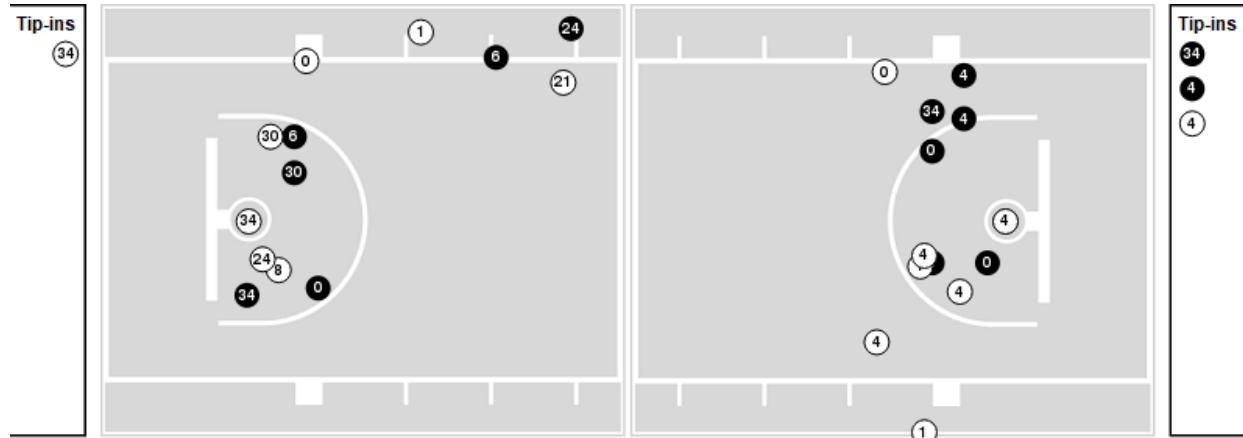

Blow Up Chart

● Made ○ Missed N - Player Number

Missouri	M/A	%
Field Goals	26/66	39
2 Points	18/41	44
3 Points	8/25	32
Free Throws	15/20	75

Missouri	M/A	%
Points in the Paint	24 (12 / 23)	52
Fast Break Points	9 (6/7)	86
Second Chance Points	17 (11/18)	61
Effective FG%	45