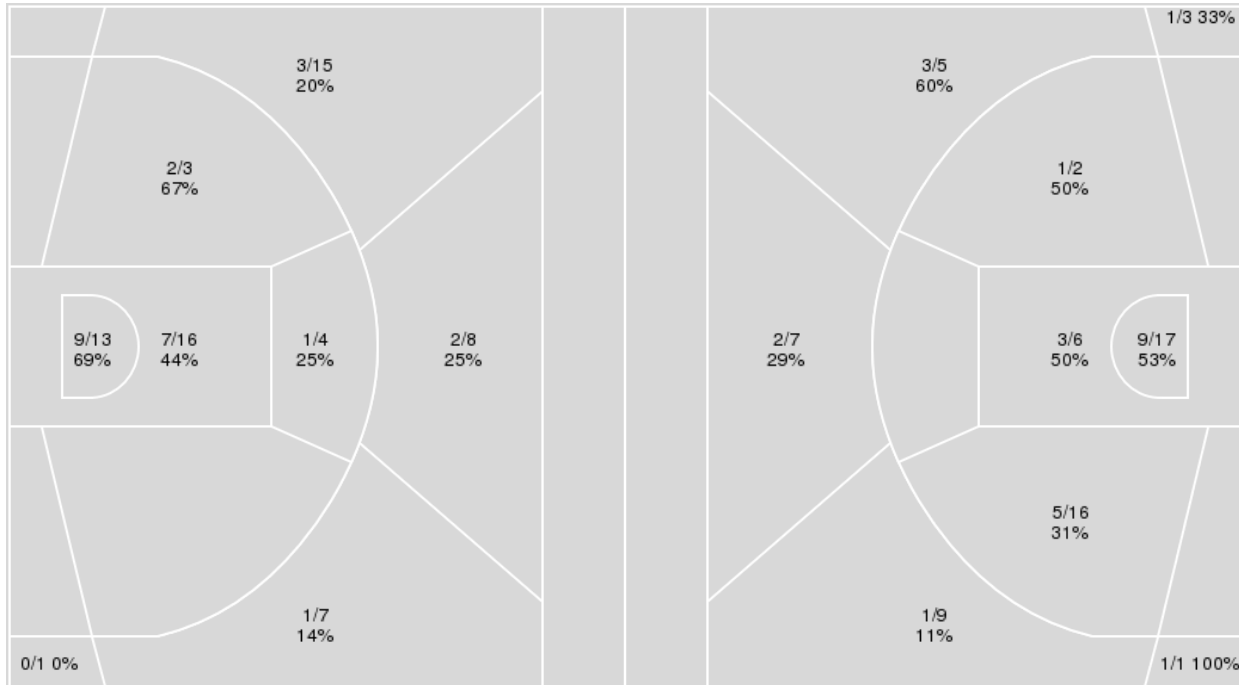

Missouri at Arkansas

02/27/25 Bud Walton Arena, Fayetteville
2024-25 Women's Basketball

Officials: Gina Cross, Ify Seales, Roy Gulbeyan

{ Players => All; } FG Types => All; Results => All;

{ Players => All; } FG Types => All; Results => All;

Arkansas

Missouri

Arkansas	M/A	%
Field Goals	25/67	37
2 Points	19/36	53
3 Points	6/31	19
Free Throws	17/21	81

Missouri	M/A	%
Field Goals	26/66	39
2 Points	18/41	44
3 Points	8/25	32
Free Throws	15/20	75